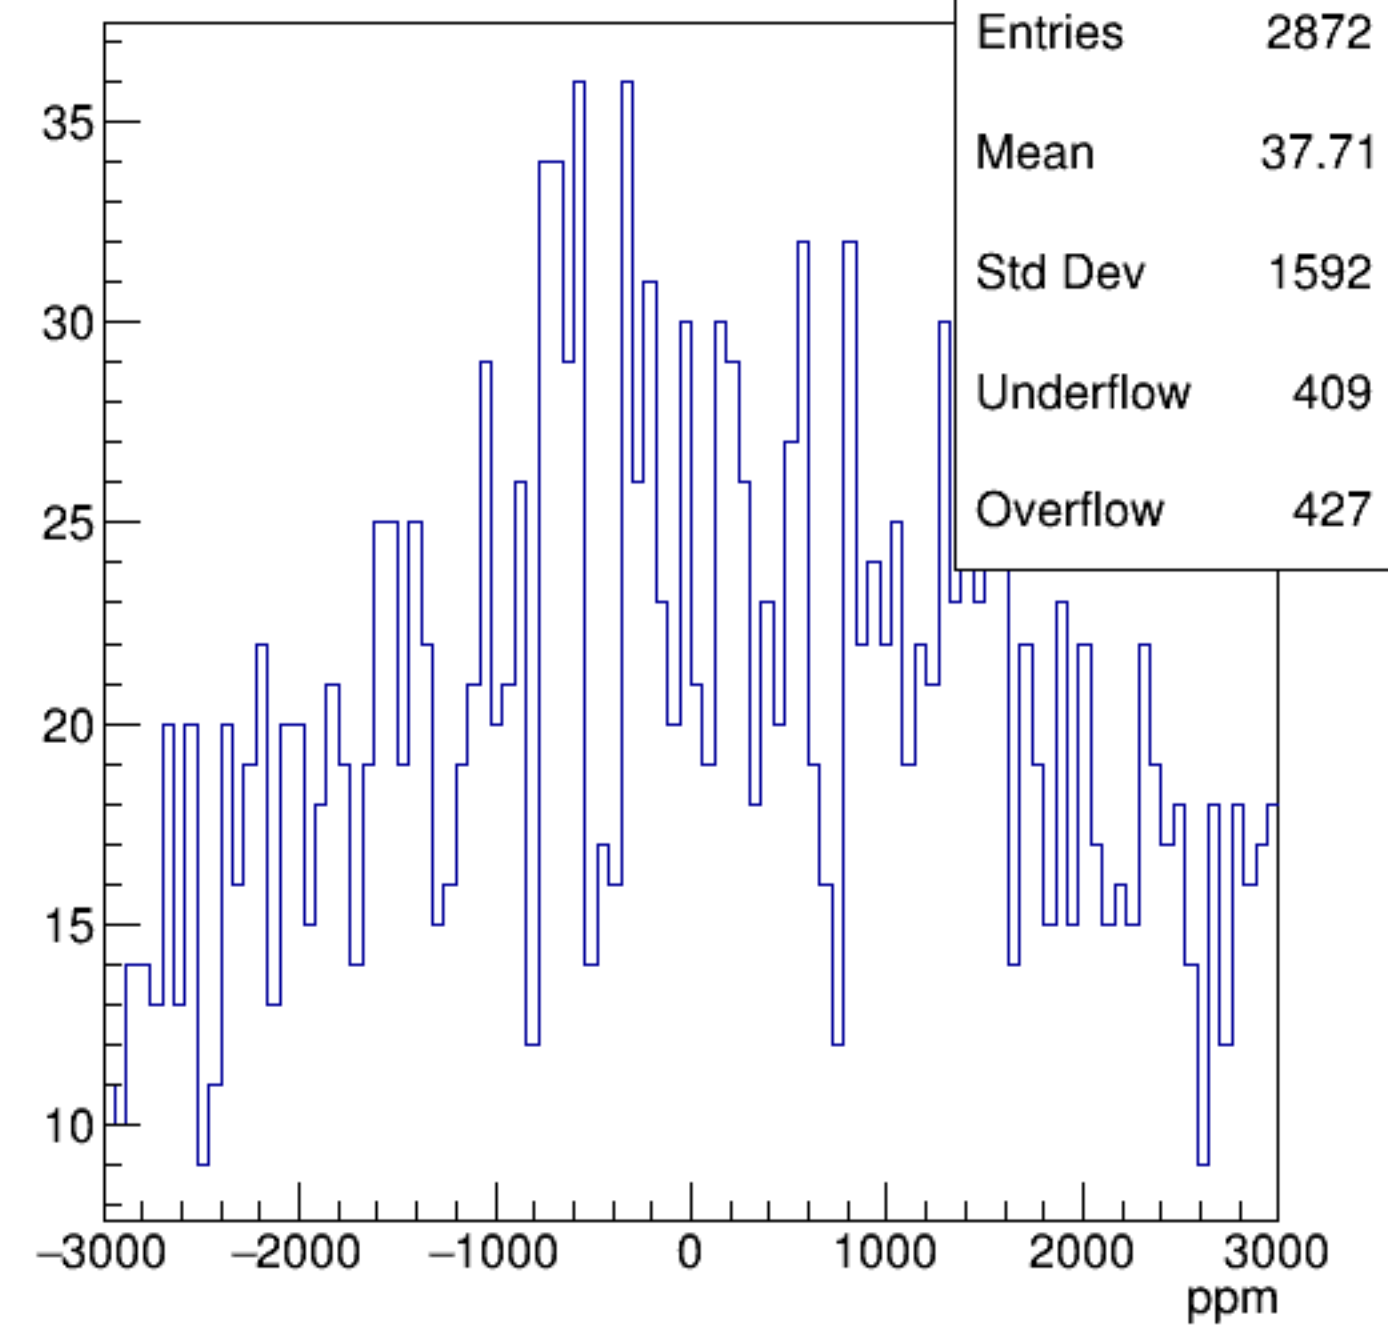

asym_atr1

Entries	2872
Mean	37.71
Std Dev	1592
Underflow	409
Overflow	427