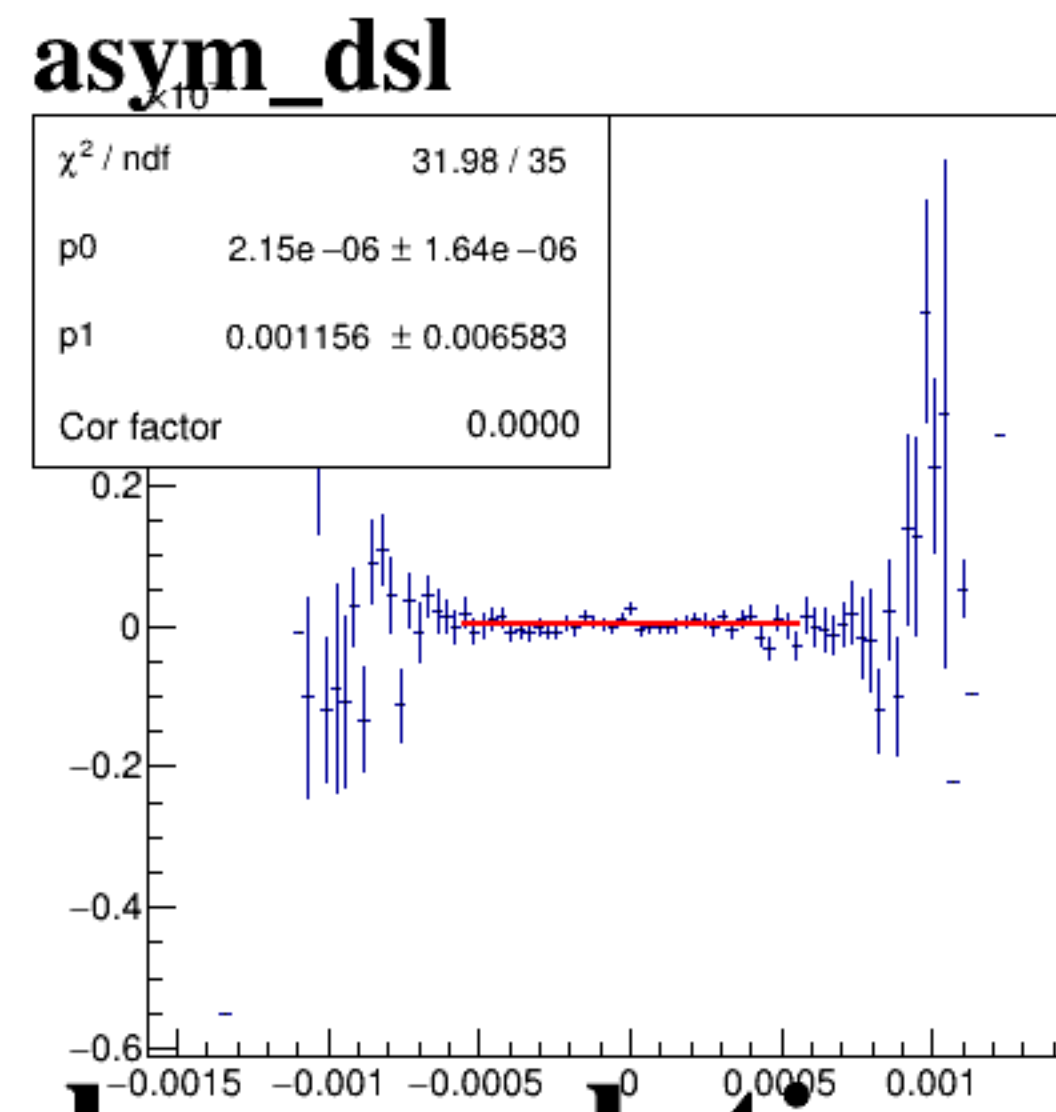

asym_dsr

asym_usl

asym_dsl

asym_usr

asym_dsr

run8263_000_asym_maindet_mutual_correlation-fit.png

htemp	
Entries	55172
Mean	$2.313\text{e-}06$
Mean y	$2.313\text{e-}06$
Std Dev	0.0003781
Std Dev y0	0.0003781