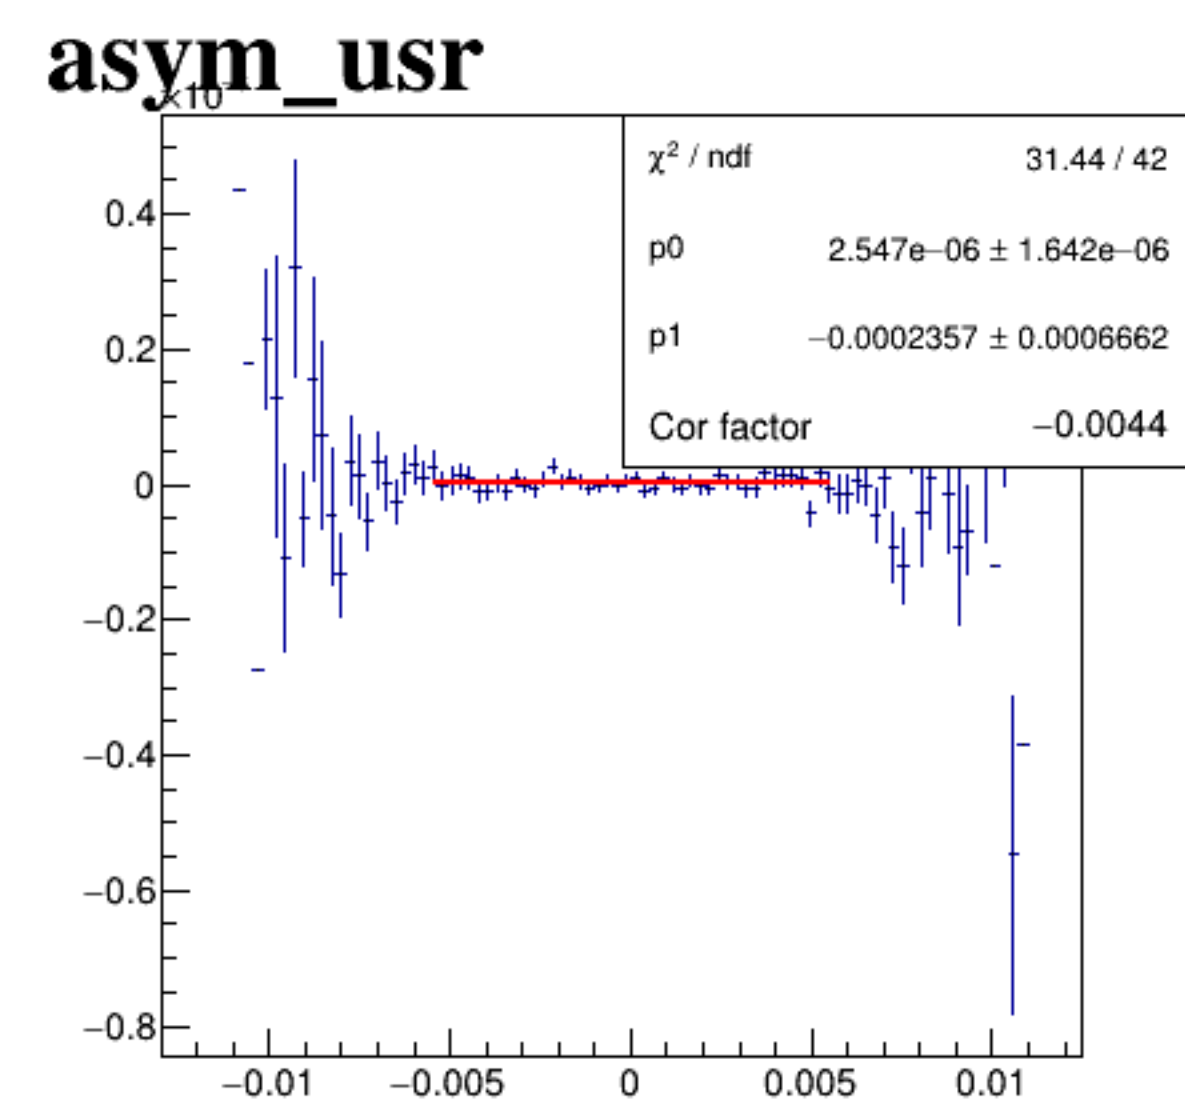

asym_dsr

asym_usl

asym_dsl

asym_usr

asym_dsr

run8263_000_asym_maindet_mutual_correlation-fit.png

htemp	
Entries	55172
Mean	$2.313\text{e-}06$
Mean y	$2.313\text{e-}06$
Std Dev	0.0003781
Std Dev y0	0.0003781