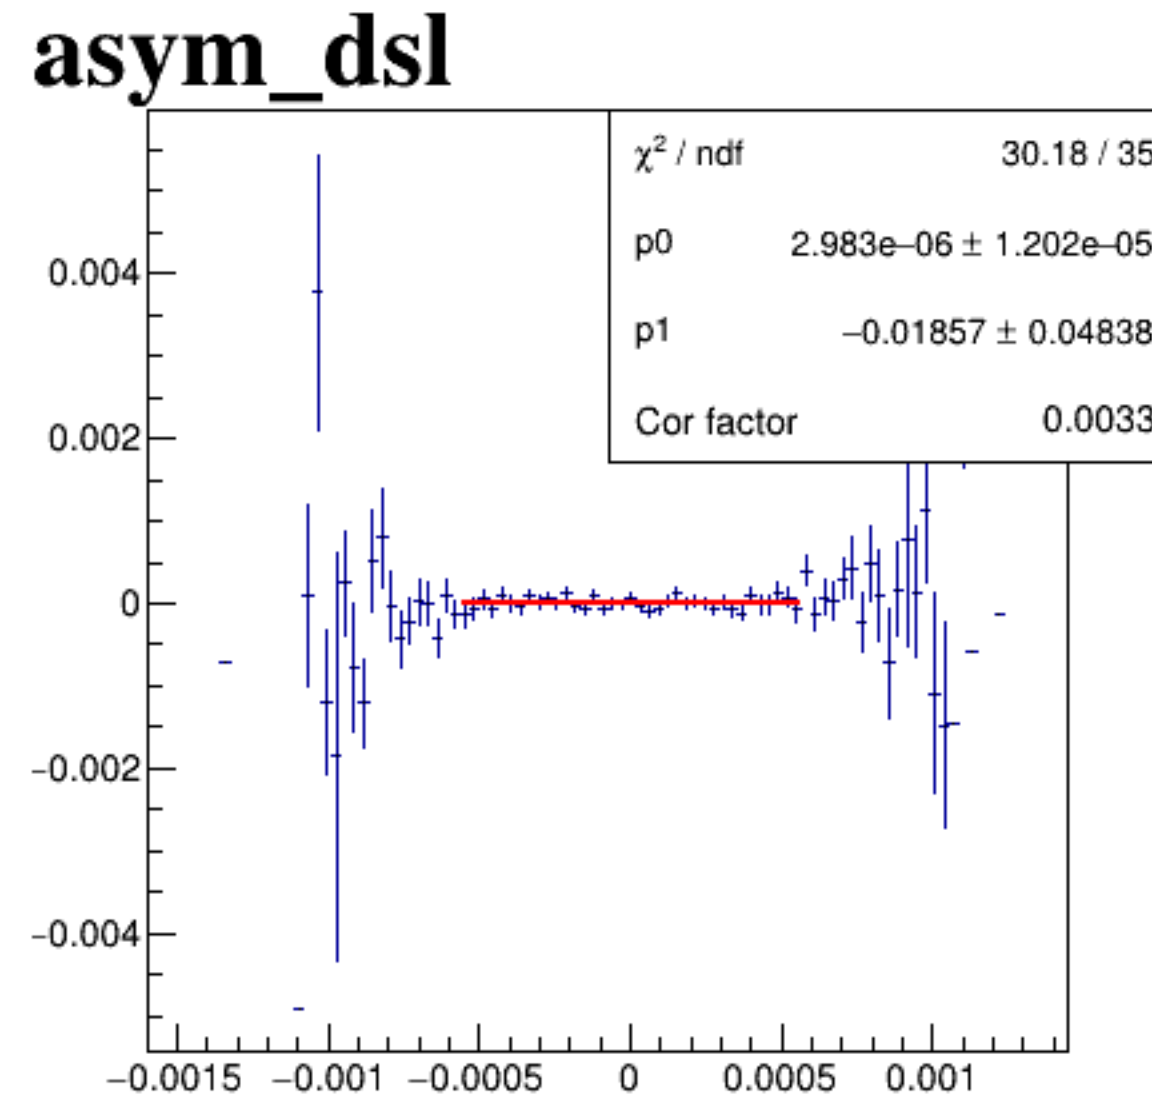

asym_dsr

asym_usl

asym_dsl

asym_usr

asym_dsr

run8263_000_asym_maindet_mutual_correlation-fit.png

htemp	
Entries	55172
Mean	$2.313\text{e-}06$
Mean y	$2.313\text{e-}06$
Std Dev	0.0003781
Std Dev y0	0.0003781

asym_usl

asym_dsl

asym_usr

asym_dsr