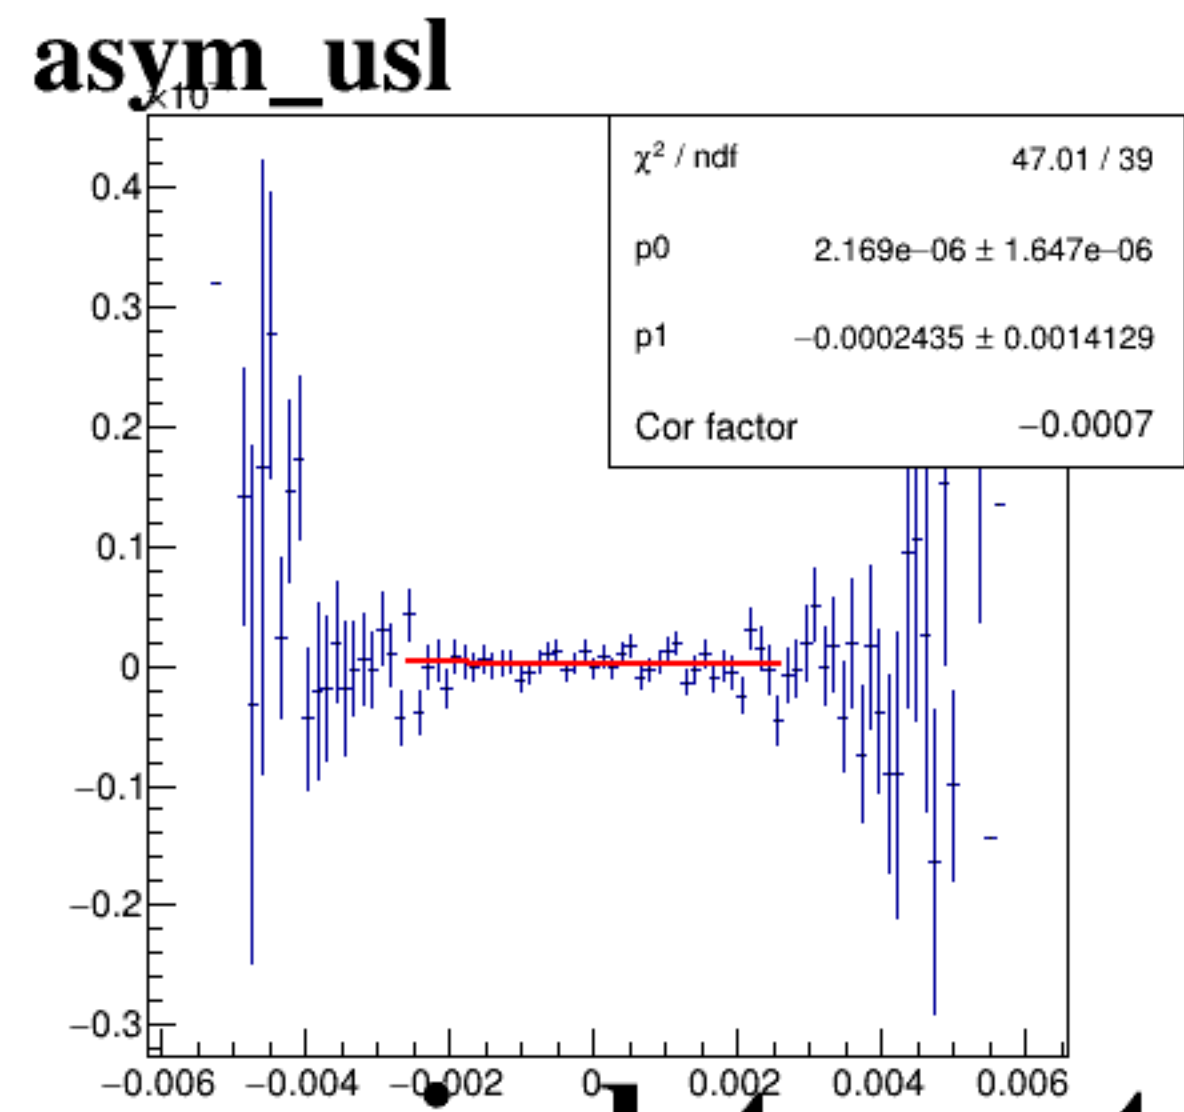

asym_dsr

asym_usl

asym_dsl

asym_usr

asym_dsr

run8263_000_asym_maindet_mutual_correlation-fit.png

htemp	
Entries	55172
Mean	$2.313\text{e-}06$
Mean y	$2.313\text{e-}06$
Std Dev	0.0003781
Std Dev y0	0.0003781