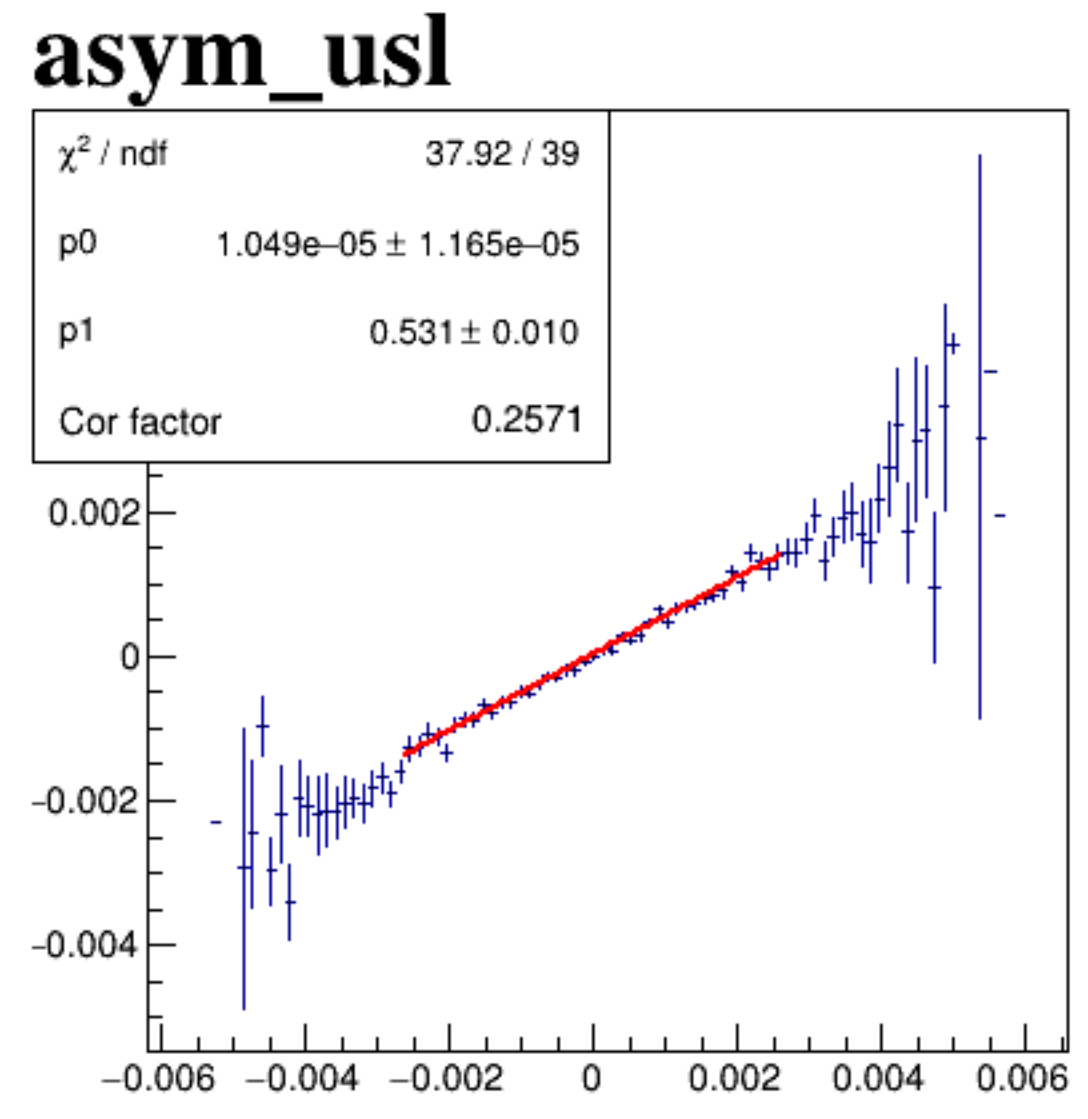

asym_dsr

asym_usl

asym_dsl

asym_usr

asym_dsr

run8263_000_asym_maindet_mutual_correlation-fit.png

htemp	
Entries	55172
Mean	$2.313\text{e-}06$
Mean y	$2.313\text{e-}06$
Std Dev	0.0003781
Std Dev y0	0.0003781

asym_usl

asym_dsl

asym_usr

asym_dsr