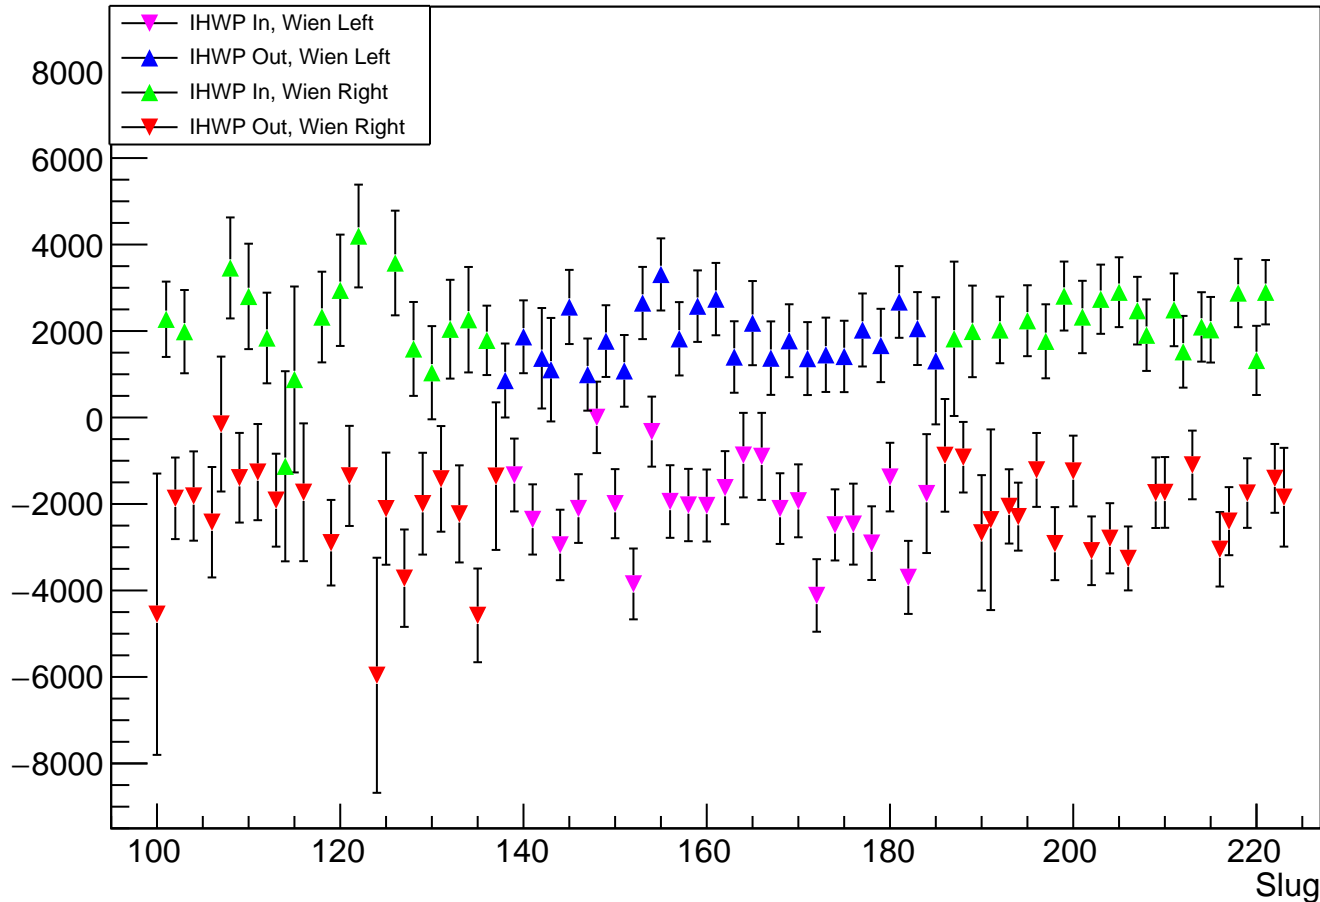

12BPM Lagrange Main detector Asymmetry vs. Slug

Asymmetry (ppb)

Slug