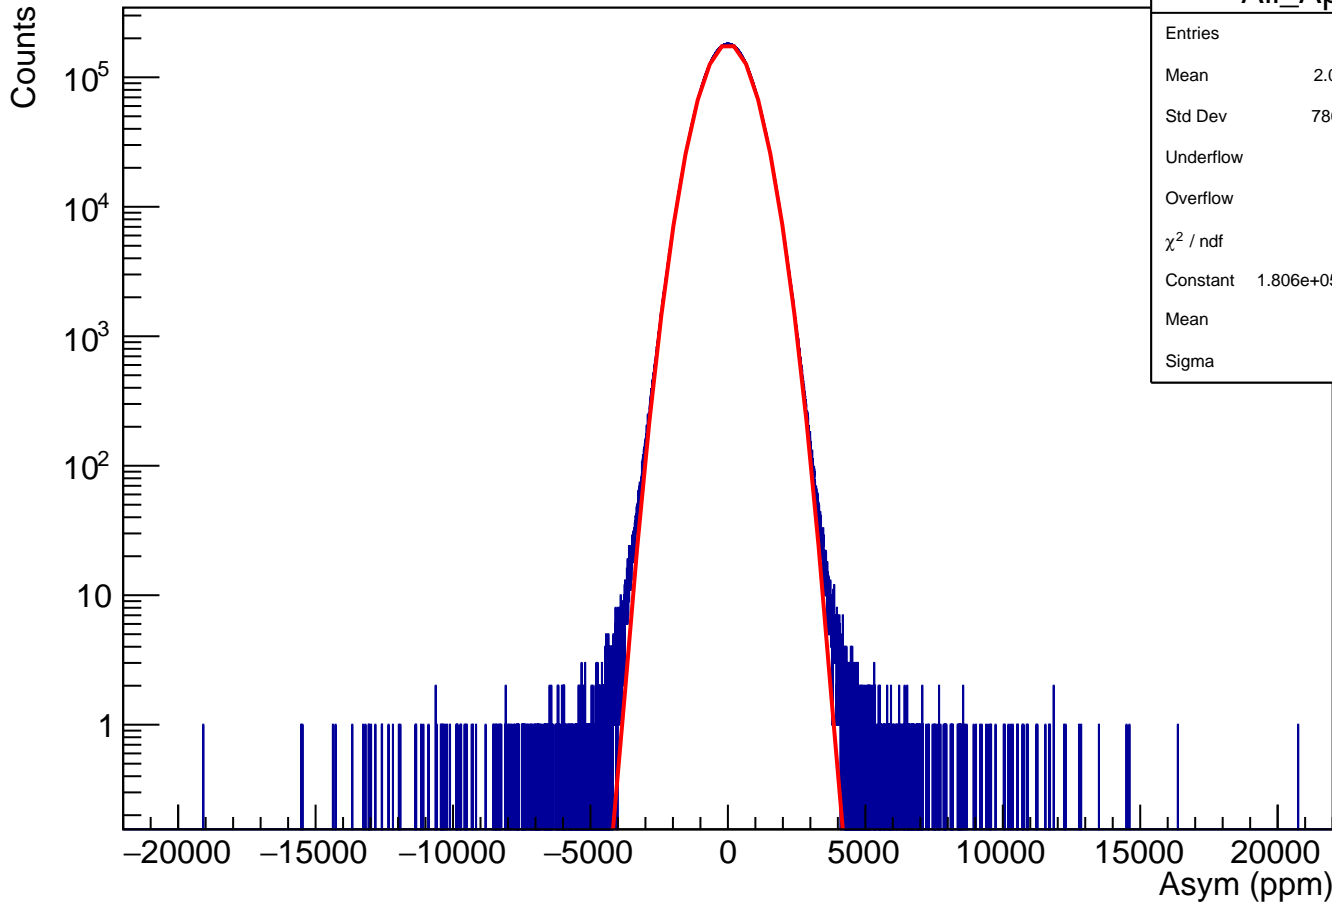

Include BMOD Active 12BPM Lagr Asym US Avg

All_Apv	
Entries	8.83029e+07
Mean	2.018 ± 0.08311
Std Dev	780.9 ± 0.05876
Underflow	0
Overflow	1
χ^2 / ndf	8922 / 2679
Constant	1.806e+05 ± 2.367e+01
Mean	2.024 ± 0.083
Sigma	780.3 ± 0.1