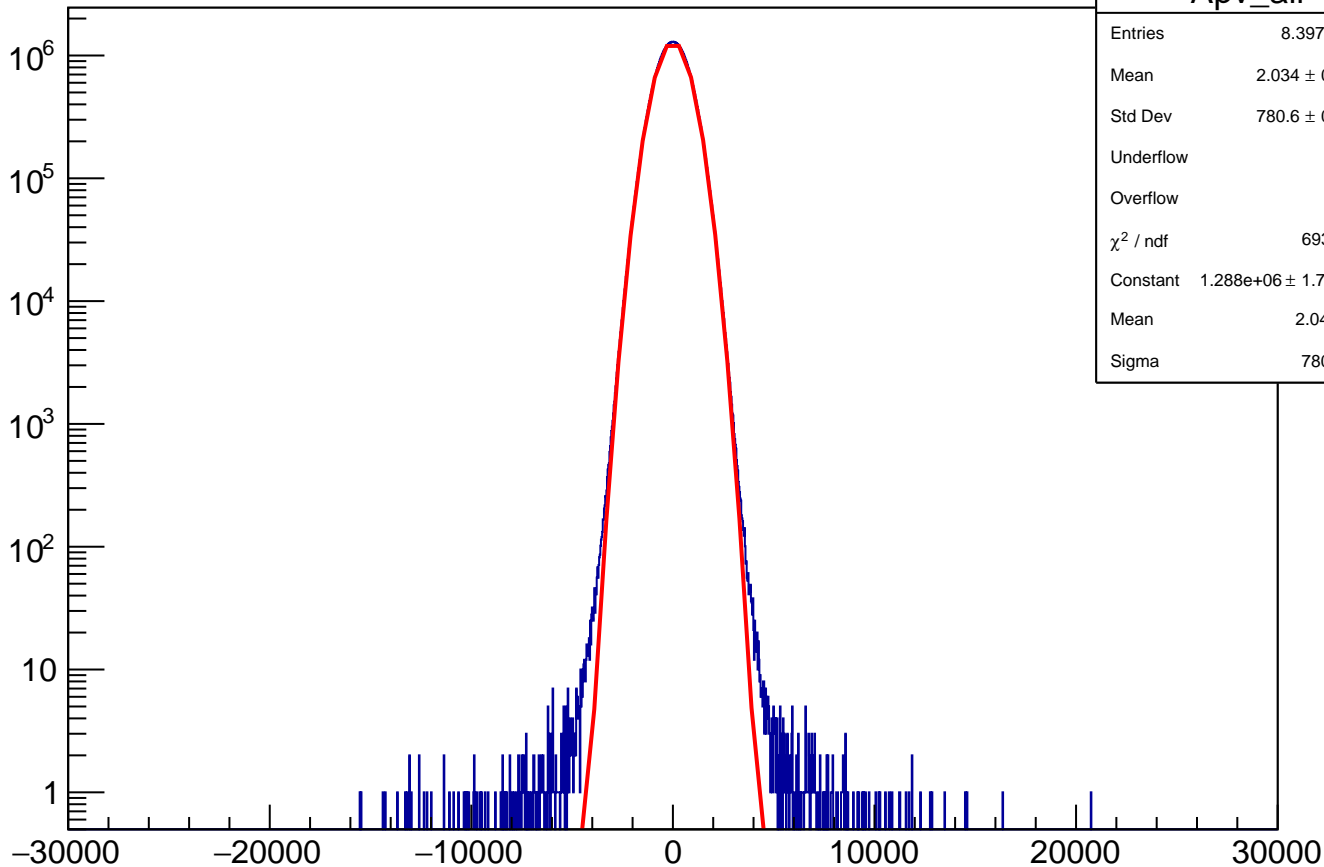

rcdb_sign*(eigen_lagr_asym_us_avg)/1e-6 {ErrorFlag==0 && rcdb_arm_flag == 0}

Apv_all

| | |
|-----------------------|-----------------------|
| Entries | 8.39761e+07 |
| Mean | 2.034 ± 0.08518 |
| Std Dev | 780.6 ± 0.06023 |
| Underflow | 0 |
| Overflow | 0 |
| χ^2 / ndf | 6933 / 543 |
| Constant | 1.288e+06 ± 1.732e+02 |
| Mean | 2.04 ± 0.09 |
| Sigma | 780.1 ± 0.1 |