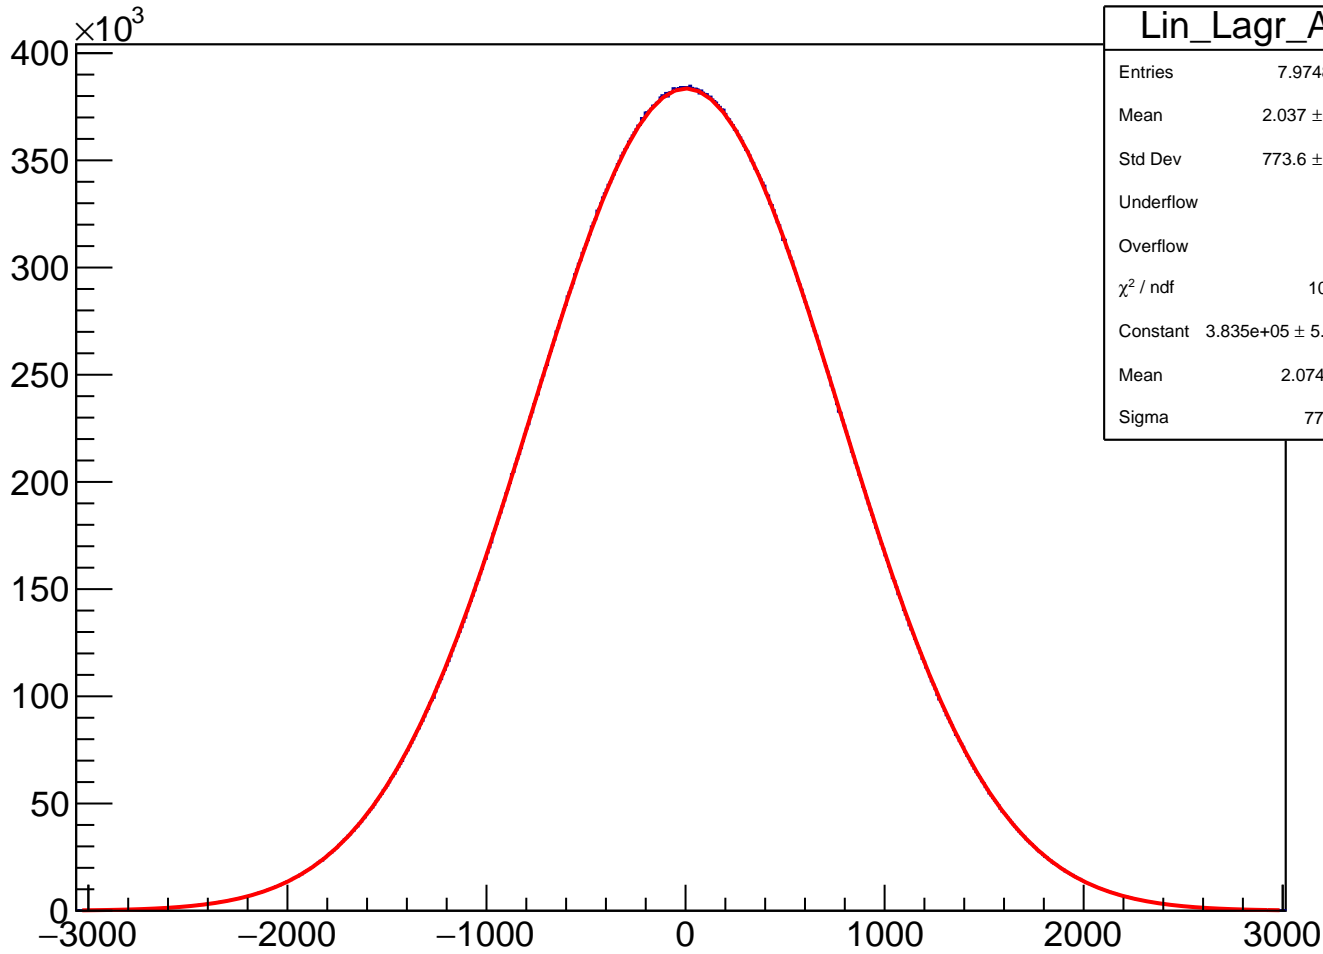

rcdb_sign*(eigen_lagr_asym_us_avg)/1e-6 (ErrorFlag==0 && yield_bcm_an_us>135 && rcdb_arm_flag == 0)

Lin_Lagr_Avg	
Entries	7.974897e+07
Mean	2.037 ± 0.08664
Std Dev	773.6 ± 0.06126
Underflow	69
Overflow	64
χ^2 / ndf	1000 / 648
Constant	3.835e+05 ± 5.277e+01
Mean	2.074 ± 0.087
Sigma	774.2 ± 0.1