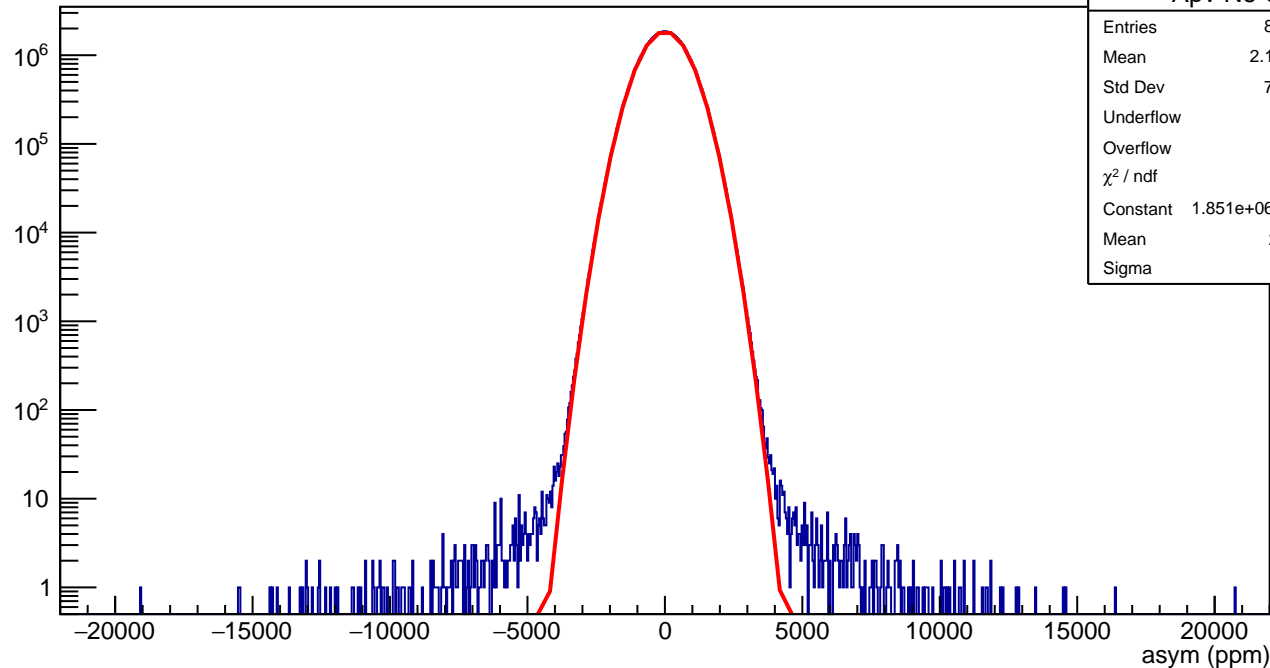

# Apv, > 135 uA, No Bad Events Cut

Apv No Cut	
Entries	8.181798e+07
Mean	2.104 ± 0.08579
Std Dev	776 ± 0.06066
Underflow	0
Overflow	1
$\chi^2 / \text{ndf}$	1466 / 435
Constant	1.851e+06 ± 2.511e+02
Mean	2.106 ± 0.086
Sigma	775.8 ± 0.1