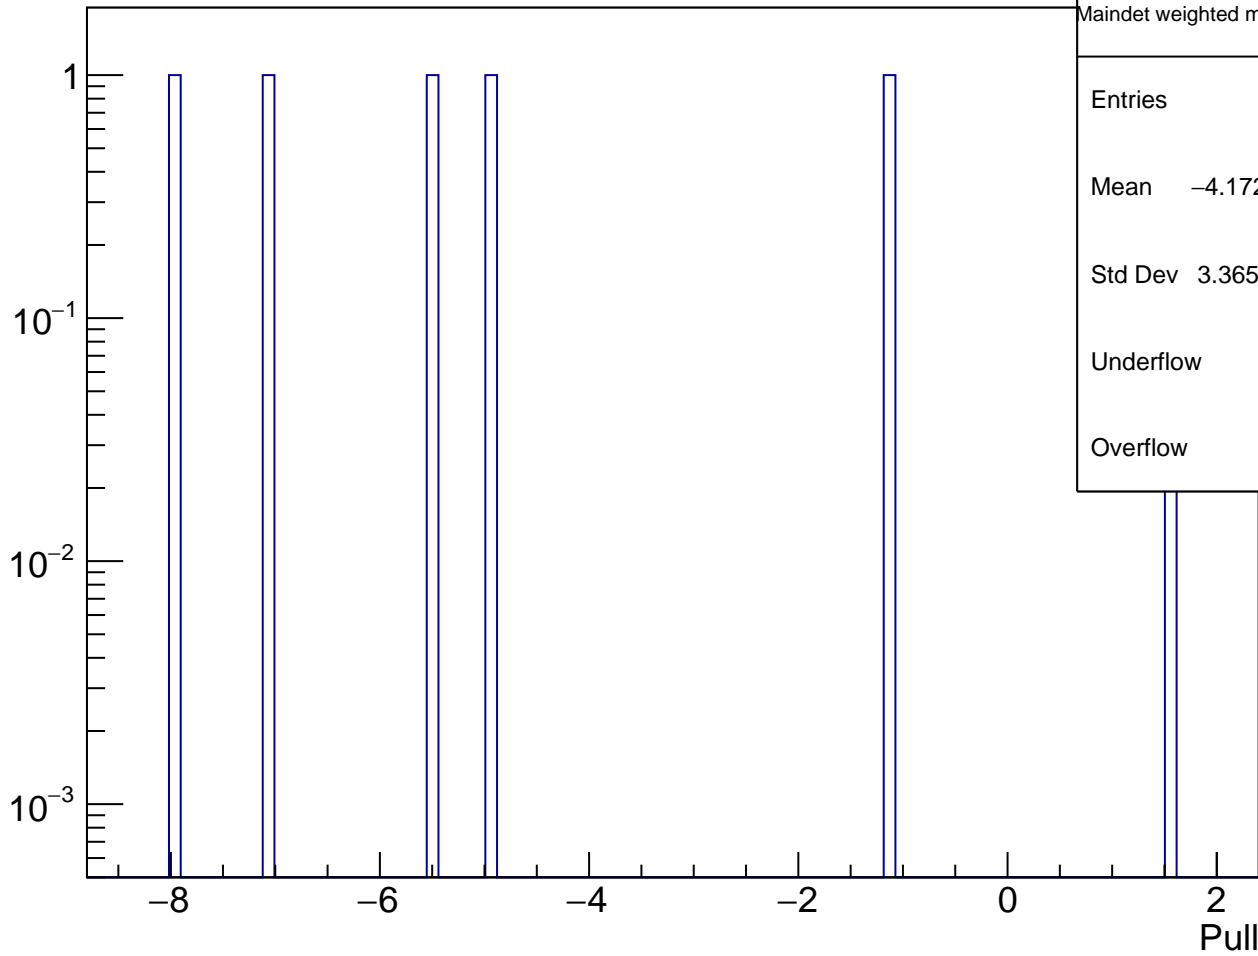

Maindet weighted mean, self pull - asym bcm_cav4cQ_dg_ds_dd

Maindet weighted mean, self pull	
Entries	6
Mean	-4.172 ± 1.374
Std Dev	3.365 ± 0.9714
Underflow	0
Overflow	0