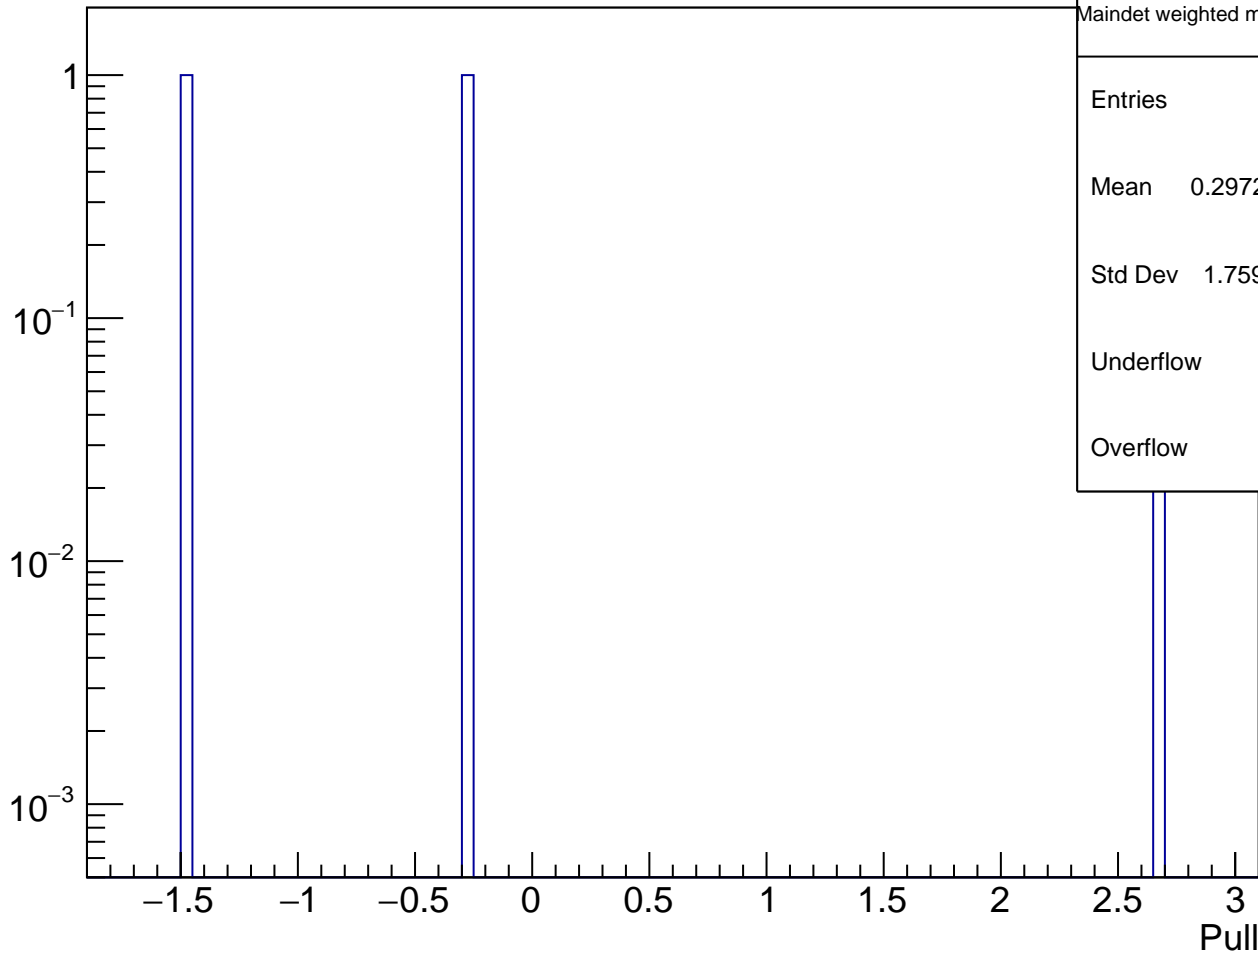

Maindet weighted mean, self pull - diff target thetaX

Maindet weighted mean, self pull

Entries 3

Mean 0.2972 ± 1.015

Std Dev 1.759 ± 0.718

Underflow 0

Overflow 0