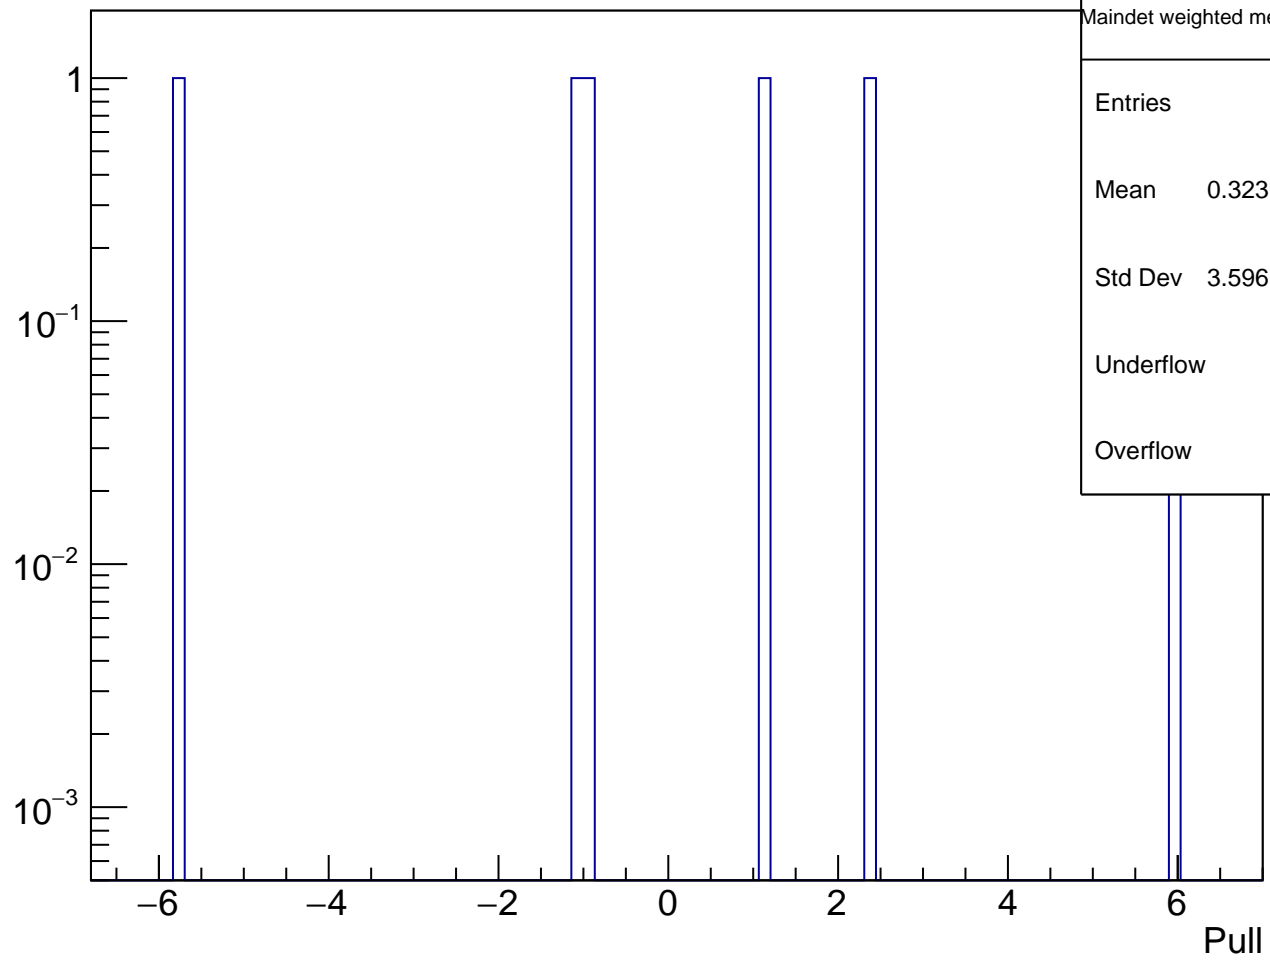

Maindet weighted mean, self pull - diff target thetaX

Maindet weighted mean, self pull	
Entries	6
Mean	0.323 ± 1.468
Std Dev	3.596 ± 1.038
Underflow	0
Overflow	0