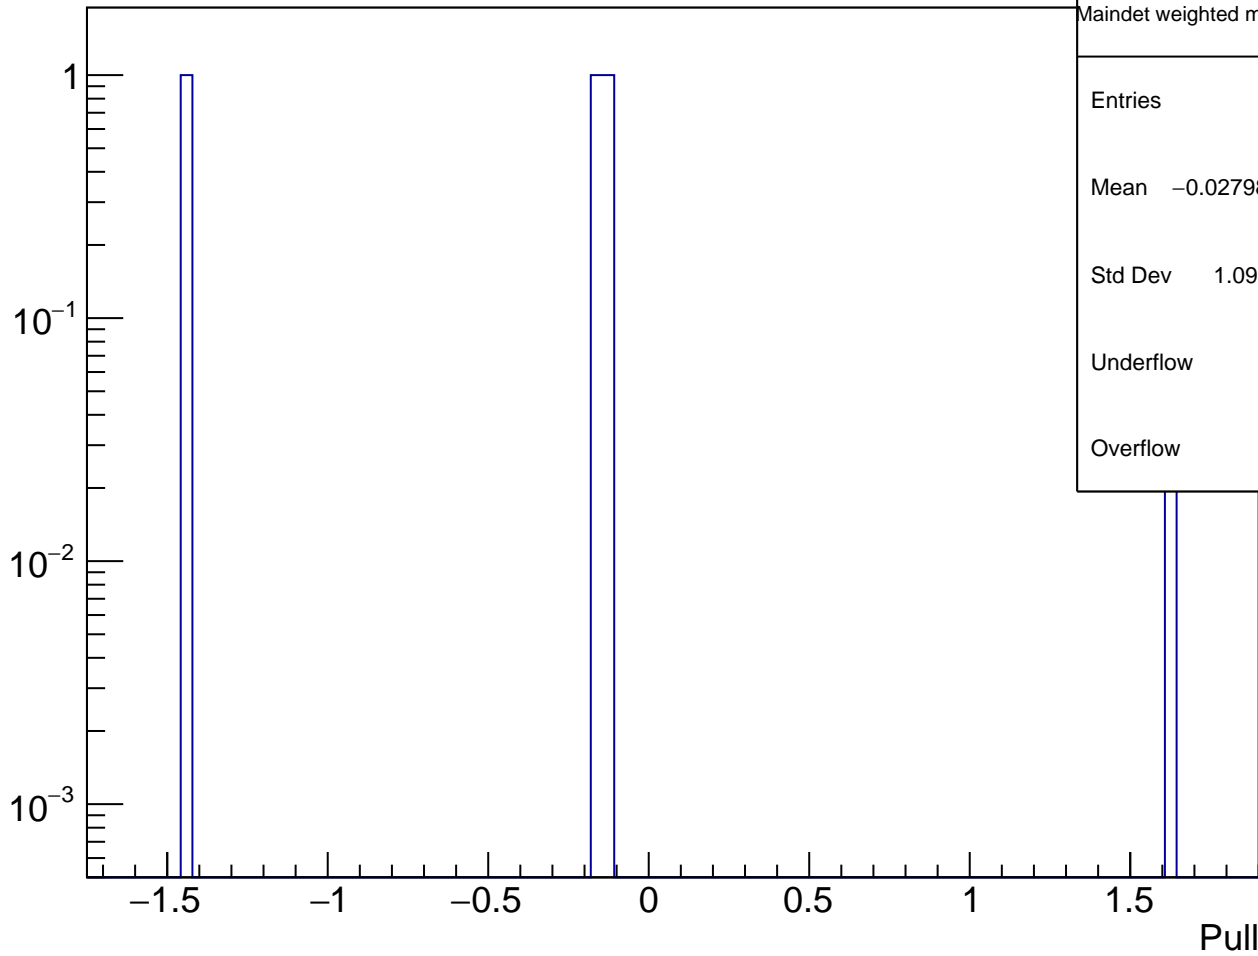

Maindet weighted mean, self pull - Plain Overload Regression Apv

Maindet weighted mean, self pull	
Entries	4
Mean	-0.02798 ± 0.5454
Std Dev	1.091 ± 0.3857
Underflow	0
Overflow	0