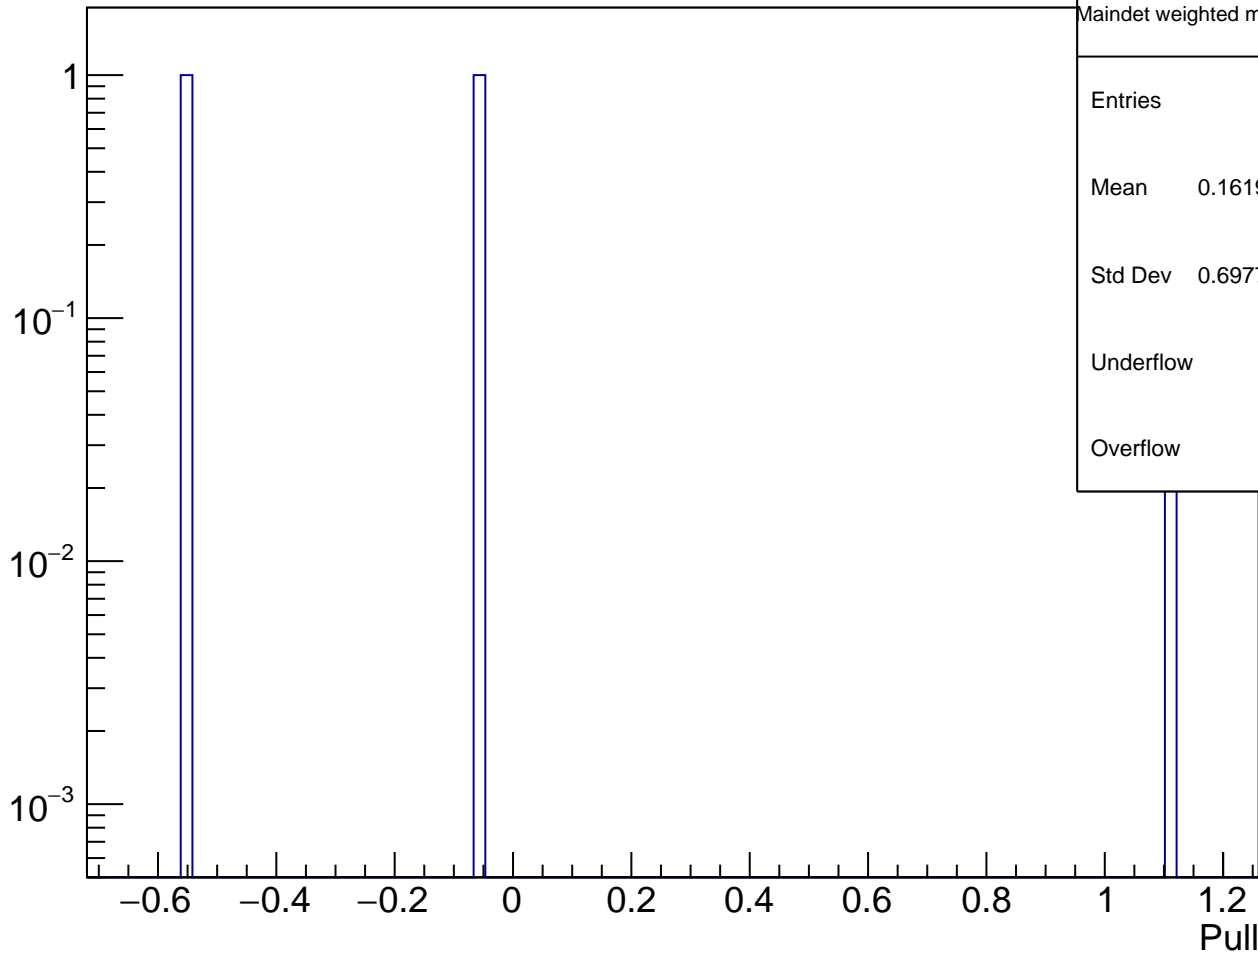

Maindet weighted mean, self pull - Maindet weighted Raw Apv

Maindet weighted mean, self pull	
Entries	3
Mean	0.1619 ± 0.4028
Std Dev	0.6977 ± 0.2848
Underflow	0
Overflow	0