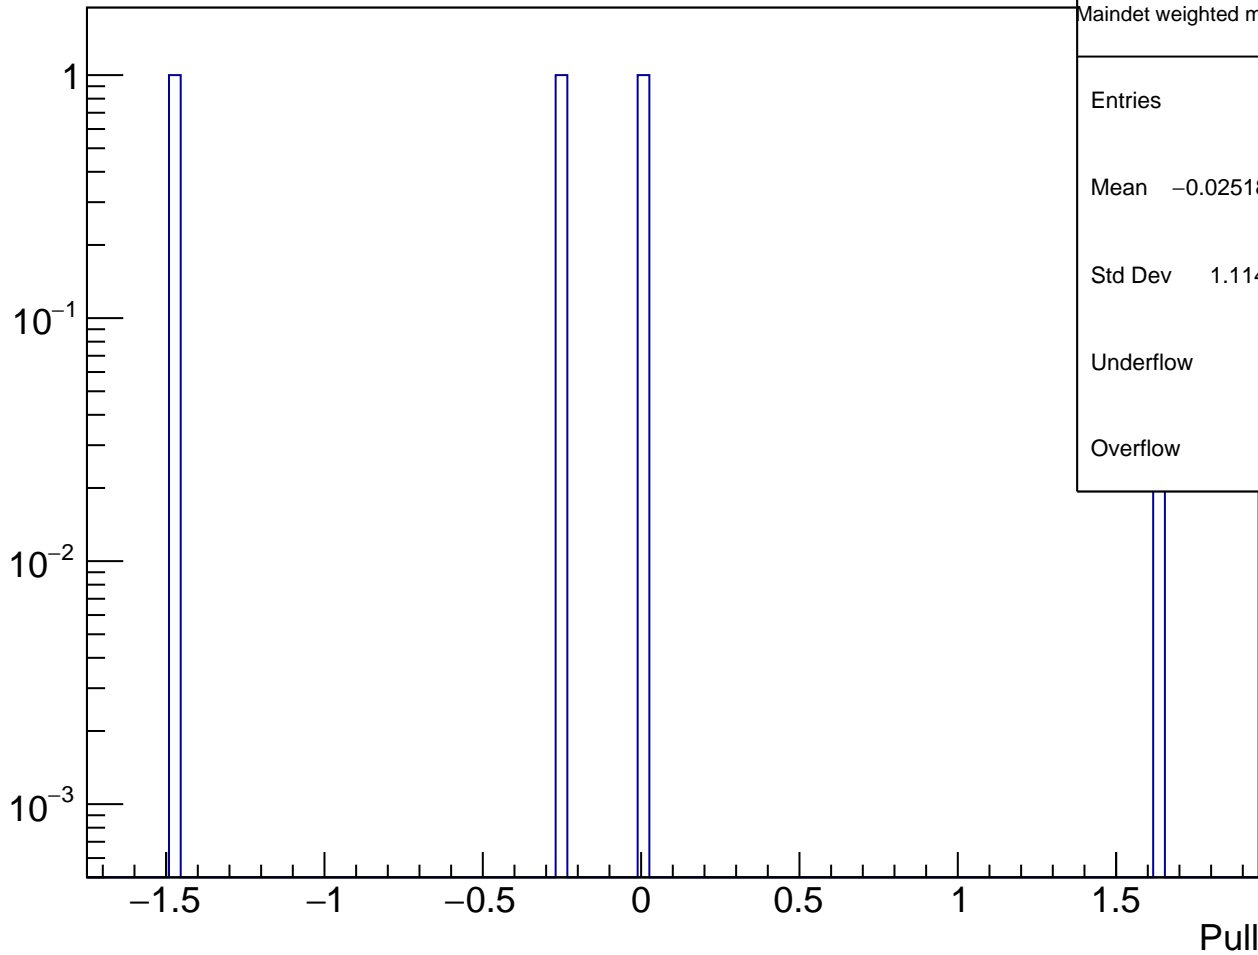

Maindet weighted mean, self pull - Plain Regression Apv

Maindet weighted mean, self pull	
Entries	4
Mean	-0.02518 ± 0.5568
Std Dev	1.114 ± 0.3937
Underflow	0
Overflow	0