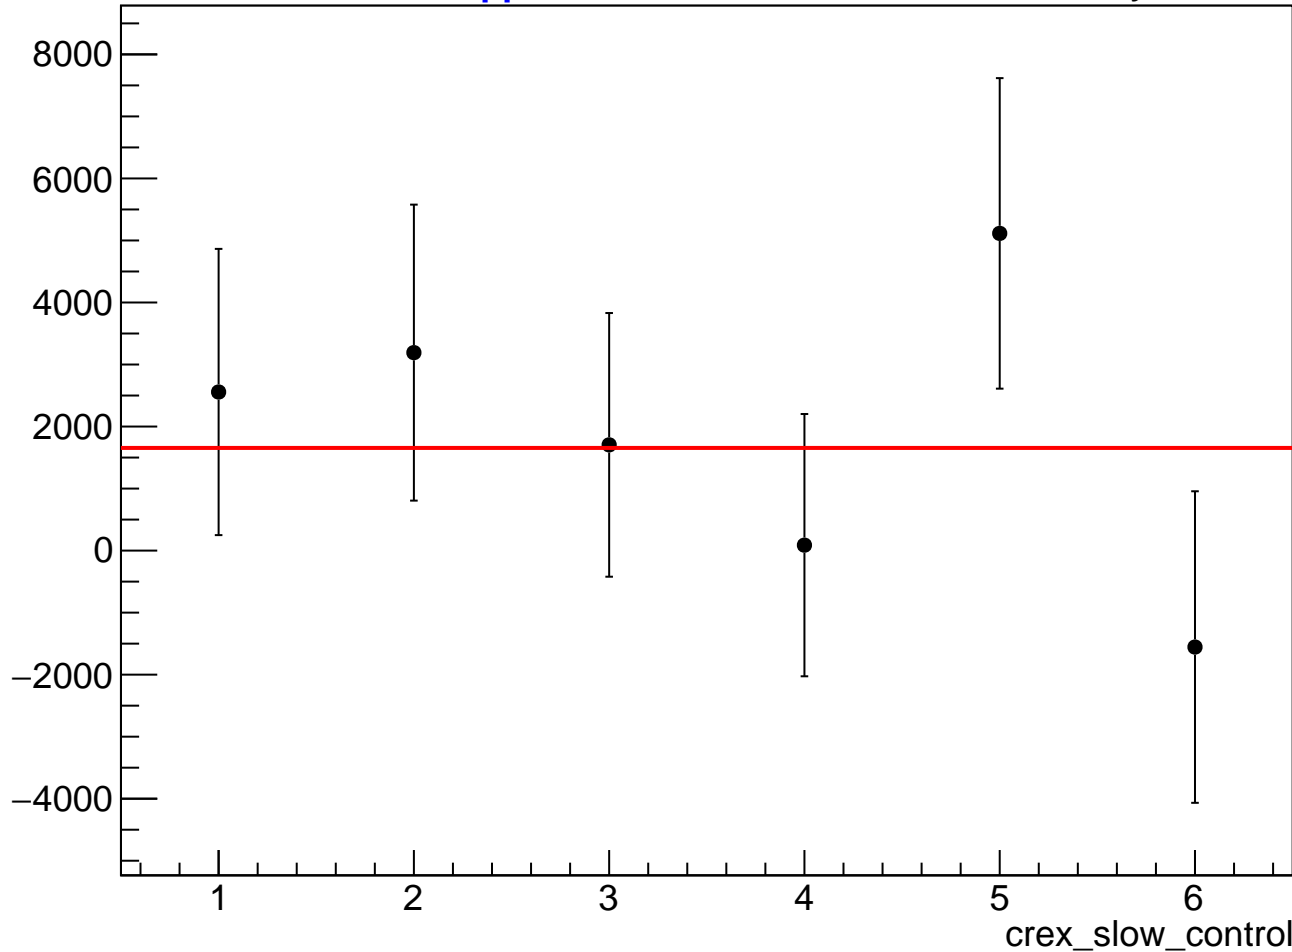

Maindet weighted avg, local errors - Maindet weighted Raw Apv

Mean = 1655.3 +- 950.5 ppb

Chi2 / NDOF = 4.9 / 5

Probability = 0.43

Maindet weighted Raw Apv (ppb)

crex_slow_control