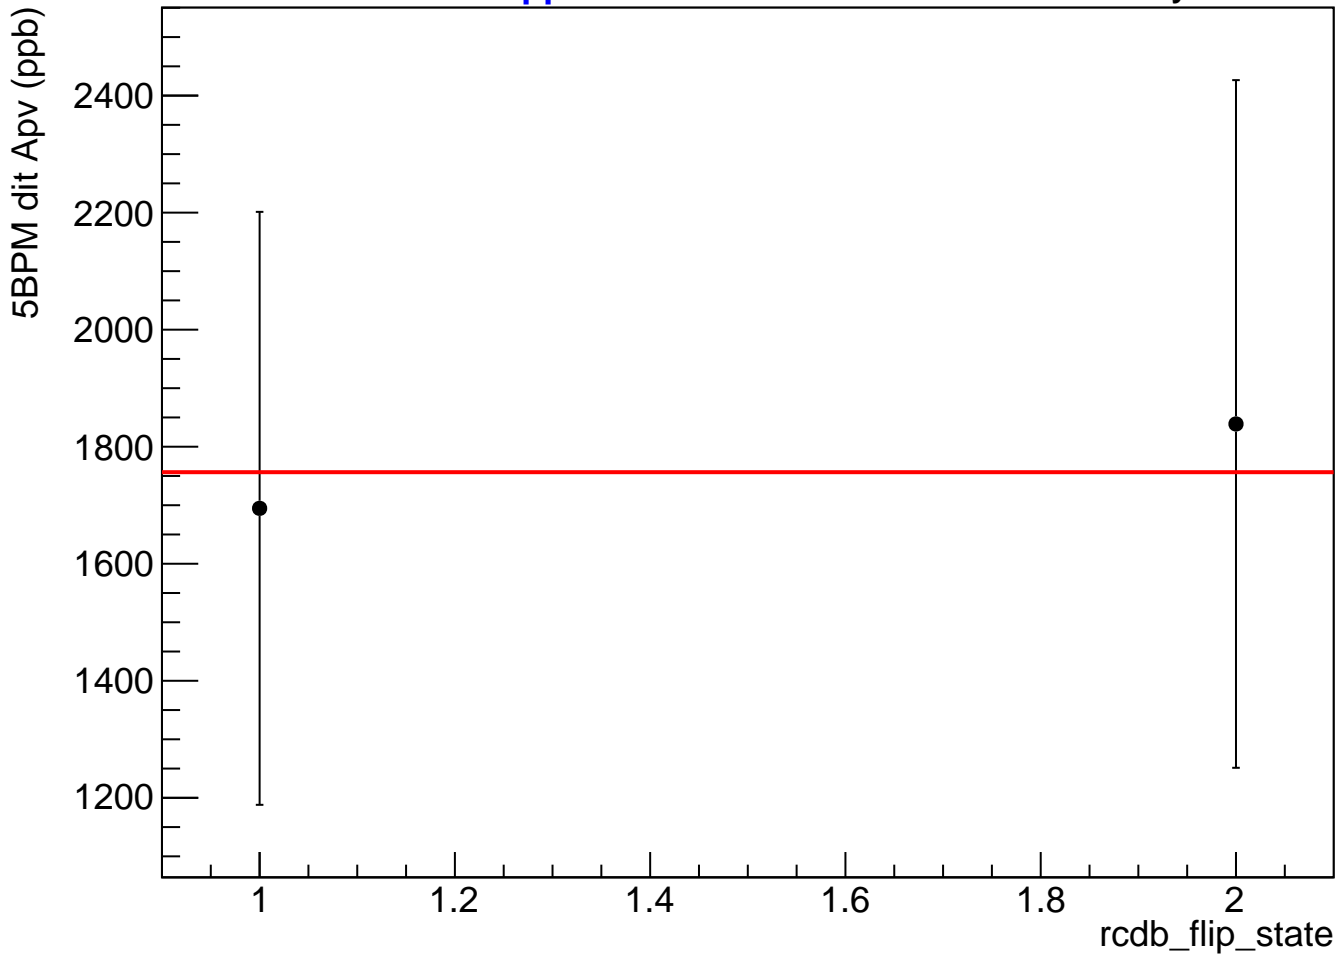

Maindet weighted avg, local errors - 5BPM dit Apv

Mean = 1756.5 +- 383.7 ppb

Chi2 / NDOF = 0.0 / 1

Probability = 0.85

Maindet weighted mean, self pull - 5BPM dit Apv

Maindet weighted mean, self pull	
Entries	2
Mean	0.009164 ± 0.0927
Std Dev	0.1311 ± 0.06555
Underflow	0
Overflow	0

Self weighted 5BPM dit Apv

Self weighted pull - 5BPM dit Apv

Maindet weighted 5BPM dit Apv

Maindet weighted pull - 5BPM dit Apv

Equally weighted 5BPM dit Apv

Equally weighted pull - 5BPM dit Apv