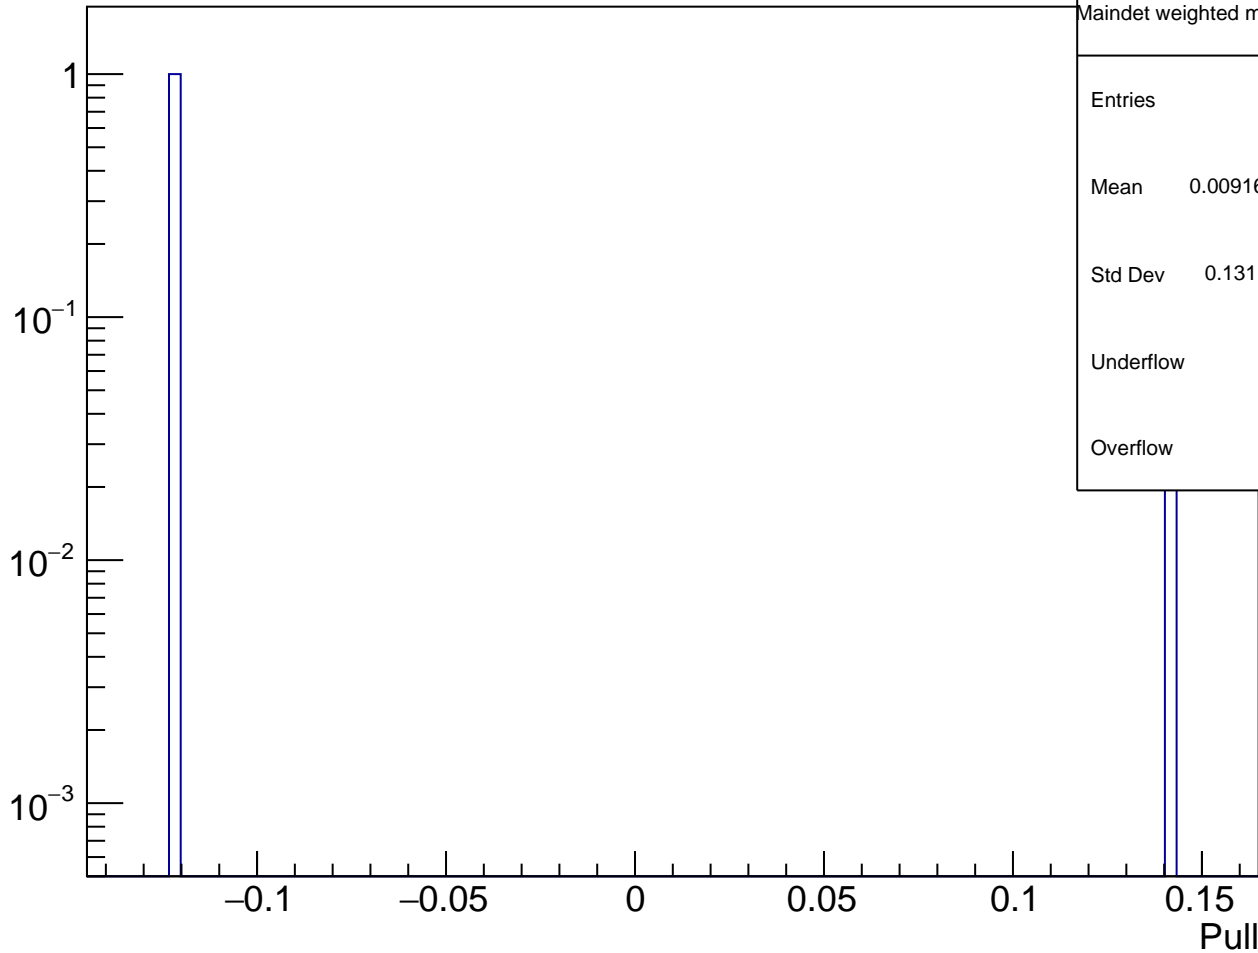

Maindet weighted avg, local errors - 5BPM dit Apv

Mean = 1756.5 +- 383.7 ppb

Chi2 / NDOF = 0.0 / 1

Probability = 0.85

Maindet weighted mean, self pull - 5BPM dit Apv

Maindet weighted mean, self pull	
Entries	2
Mean	0.009164 ± 0.0927
Std Dev	0.1311 ± 0.06555
Underflow	0
Overflow	0

Self weighted 5BPM dit Apv

Self weighted pull - 5BPM dit Apv

Maindet weighted 5BPM dit Apv

Maindet weighted pull - 5BPM dit Apv

Equally weighted 5BPM dit Apv

Equally weighted pull - 5BPM dit Apv