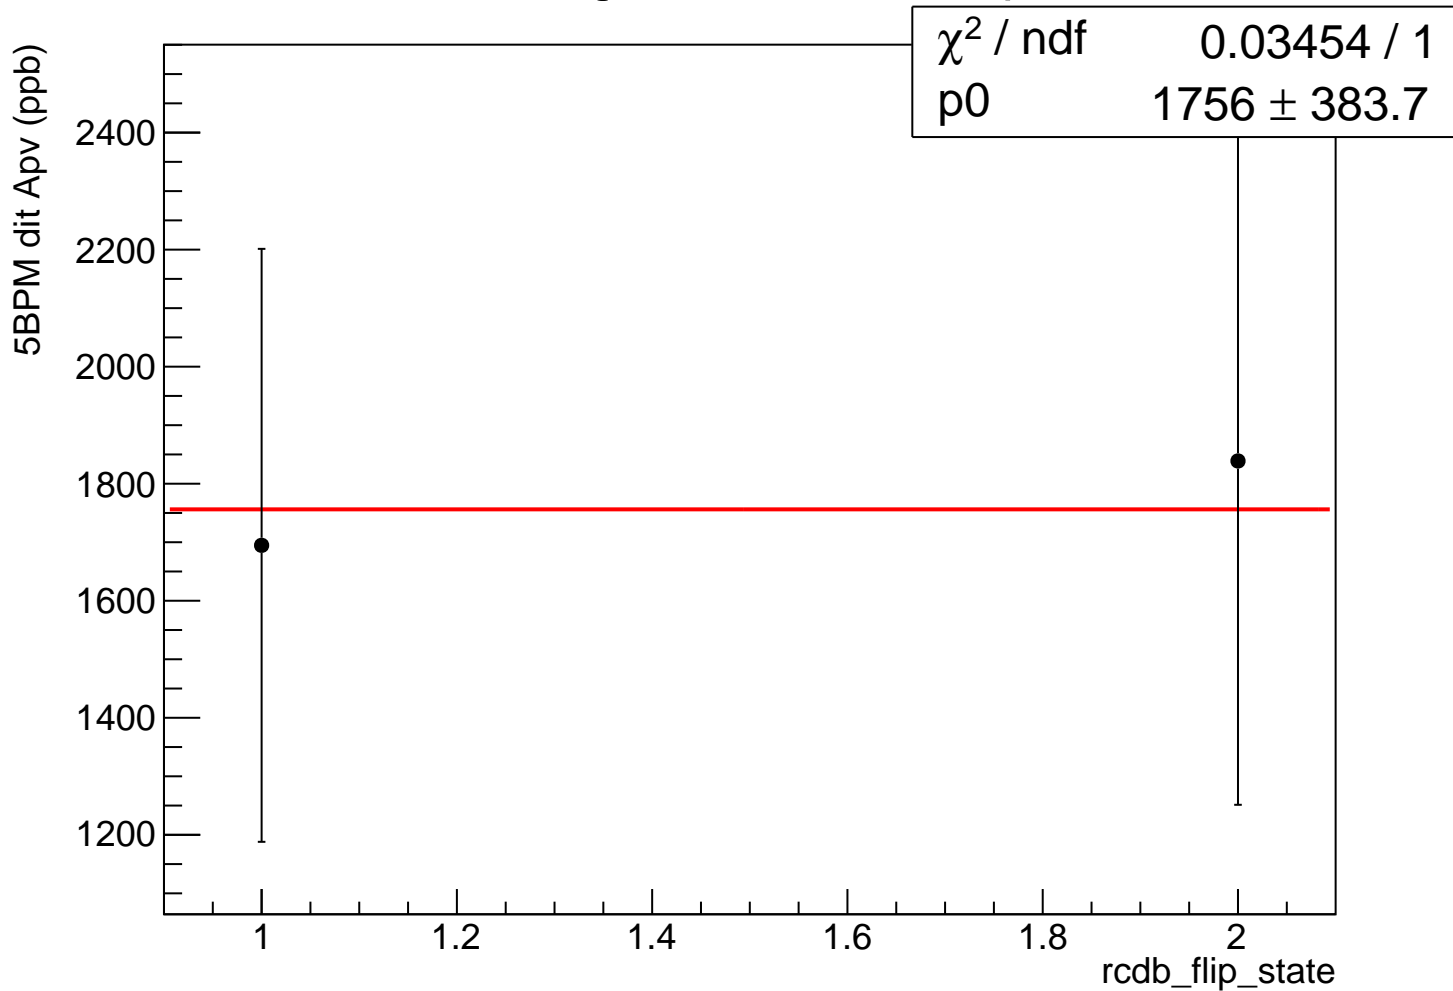

Maindet weighted avg, local errors - 5BPM dit Apv

Mean = 1756.5 +- 383.7 ppb

Chi2 / NDOF = 0.0 / 1

Probability = 0.85

Maindet weighted mean, self pull - 5BPM dit Apv

Maindet weighted mean, self pull	
Entries	2
Mean	0.009164 ± 0.0927
Std Dev	0.1311 ± 0.06555
Underflow	0
Overflow	0

Self weighted 5BPM dit Apv

Self weighted pull - 5BPM dit Apv

Maindet weighted 5BPM dit Apv

Maindet weighted pull - 5BPM dit Apv

Equally weighted 5BPM dit Apv

Equally weighted pull - 5BPM dit Apv