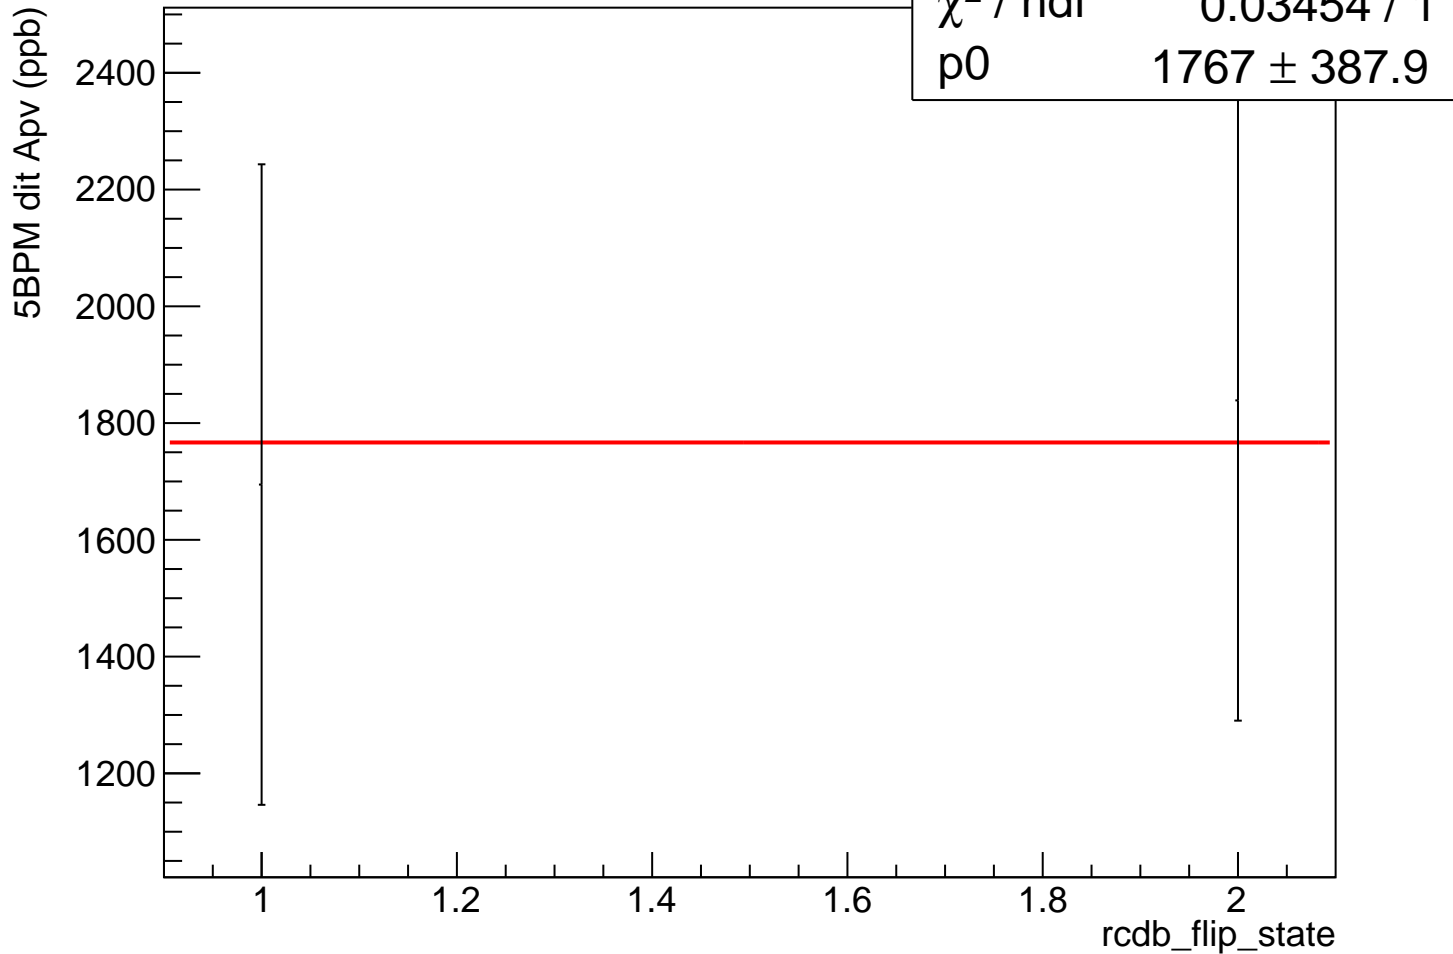

Maindet weighted avg, local errors - 5BPM dit Apv

Mean = 1756.5 +- 383.7 ppb

Chi2 / NDOF = 0.0 / 1

Probability = 0.85

Maindet weighted mean, self pull - 5BPM dit Apv

Maindet weighted mean, self pull	
Entries	2
Mean	0.009164 ± 0.0927
Std Dev	0.1311 ± 0.06555
Underflow	0
Overflow	0

Self weighted 5BPM dit Apv

Self weighted pull - 5BPM dit Apv

Maindet weighted 5BPM dit Apv

Maindet weighted pull - 5BPM dit Apv

Equally weighted 5BPM dit Apv

Equally weighted pull - 5BPM dit Apv