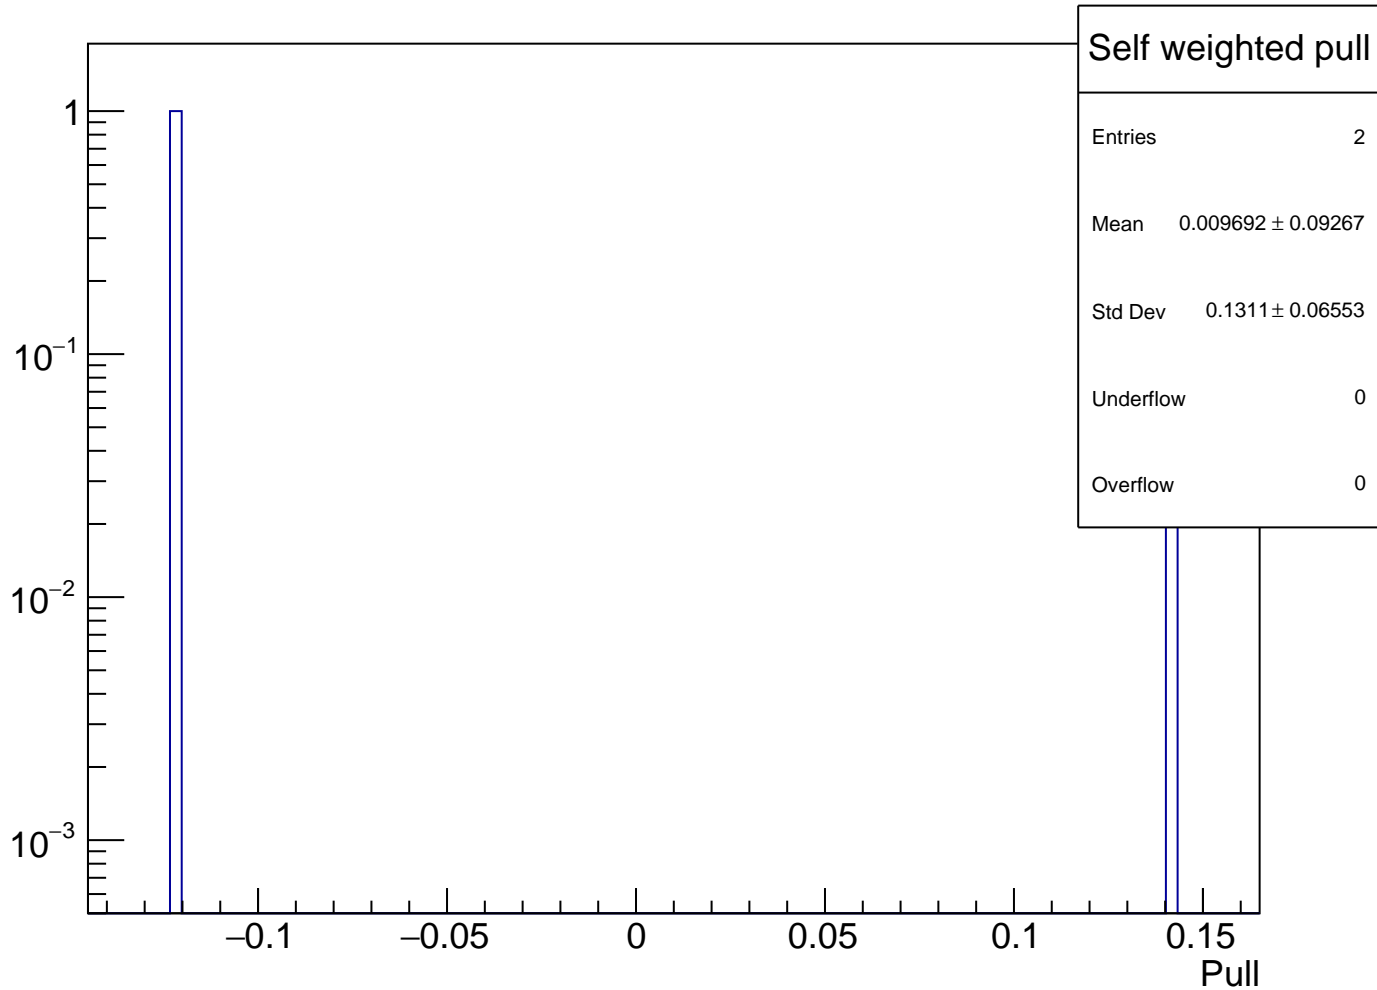

Maindet weighted avg, local errors - 5BPM dit Apv

Mean = 1756.5 +- 383.7 ppb

Chi2 / NDOF = 0.0 / 1

Probability = 0.85

Maindet weighted mean, self pull - 5BPM dit Apv

Maindet weighted mean, self pull	
Entries	2
Mean	0.009164 ± 0.0927
Std Dev	0.1311 ± 0.06555
Underflow	0
Overflow	0

Self weighted 5BPM dit Apv

Self weighted pull - 5BPM dit Apv

Maindet weighted 5BPM dit Apv

Maindet weighted pull - 5BPM dit Apv

Equally weighted 5BPM dit Apv

Equally weighted pull - 5BPM dit Apv