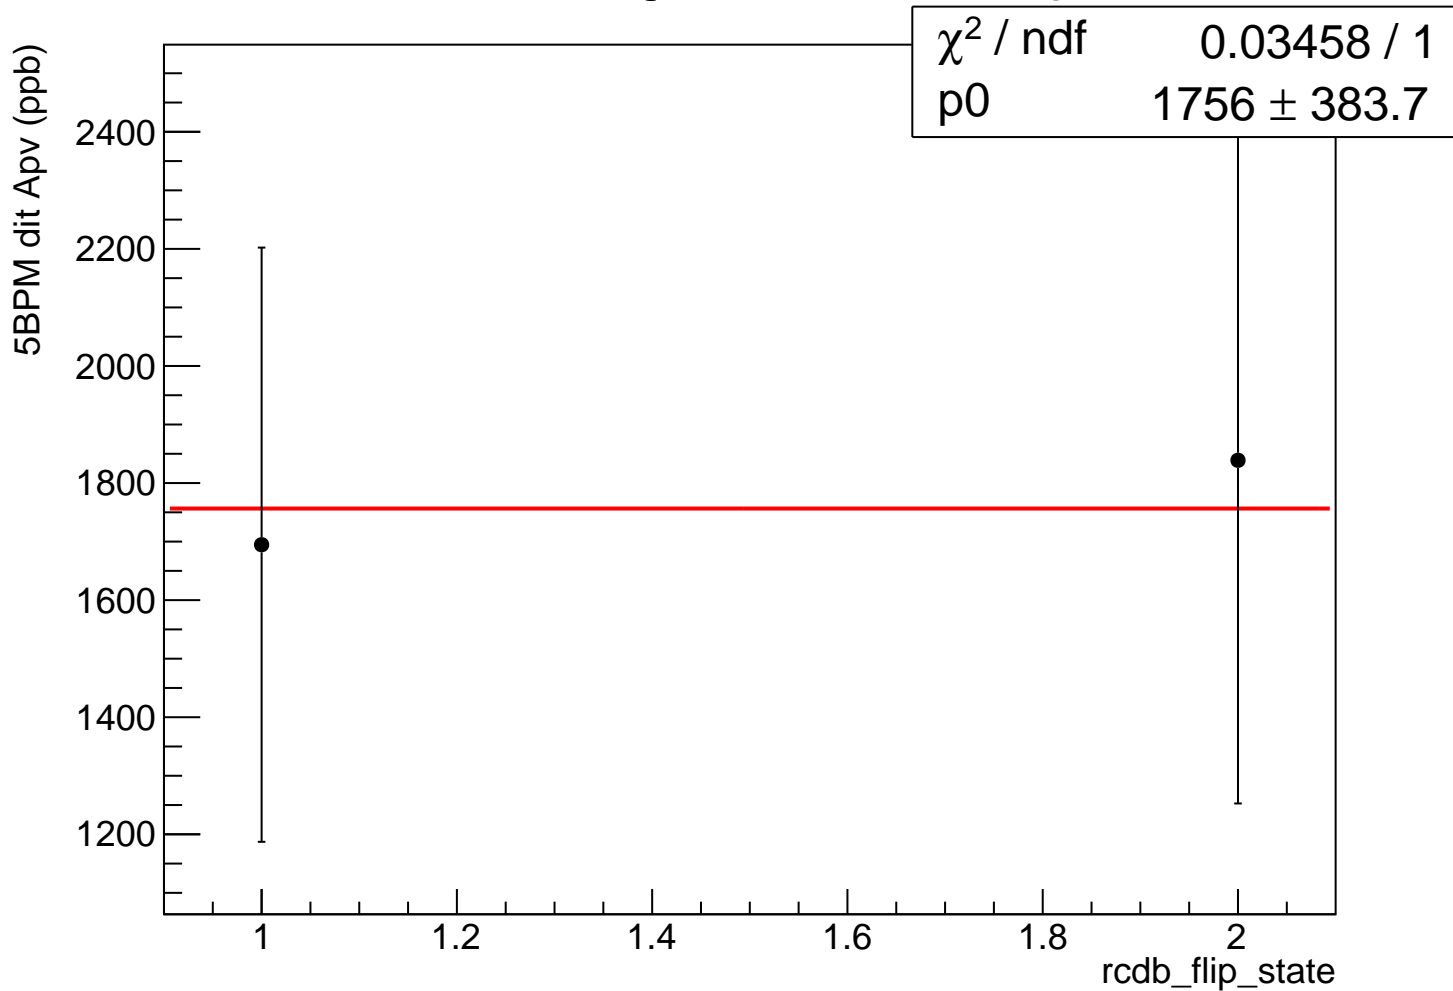

Maindet weighted avg, local errors - 5BPM dit Apv

Mean = 1756.5 +- 383.7 ppb

Chi2 / NDOF = 0.0 / 1

Probability = 0.85

Maindet weighted mean, self pull - 5BPM dit Apv

Maindet weighted mean, self pull	
Entries	2
Mean	0.009164 ± 0.0927
Std Dev	0.1311 ± 0.06555
Underflow	0
Overflow	0

Self weighted 5BPM dit Apv

Self weighted pull - 5BPM dit Apv

Maindet weighted 5BPM dit Apv

Maindet weighted pull - 5BPM dit Apv

Equally weighted 5BPM dit Apv

Equally weighted pull - 5BPM dit Apv