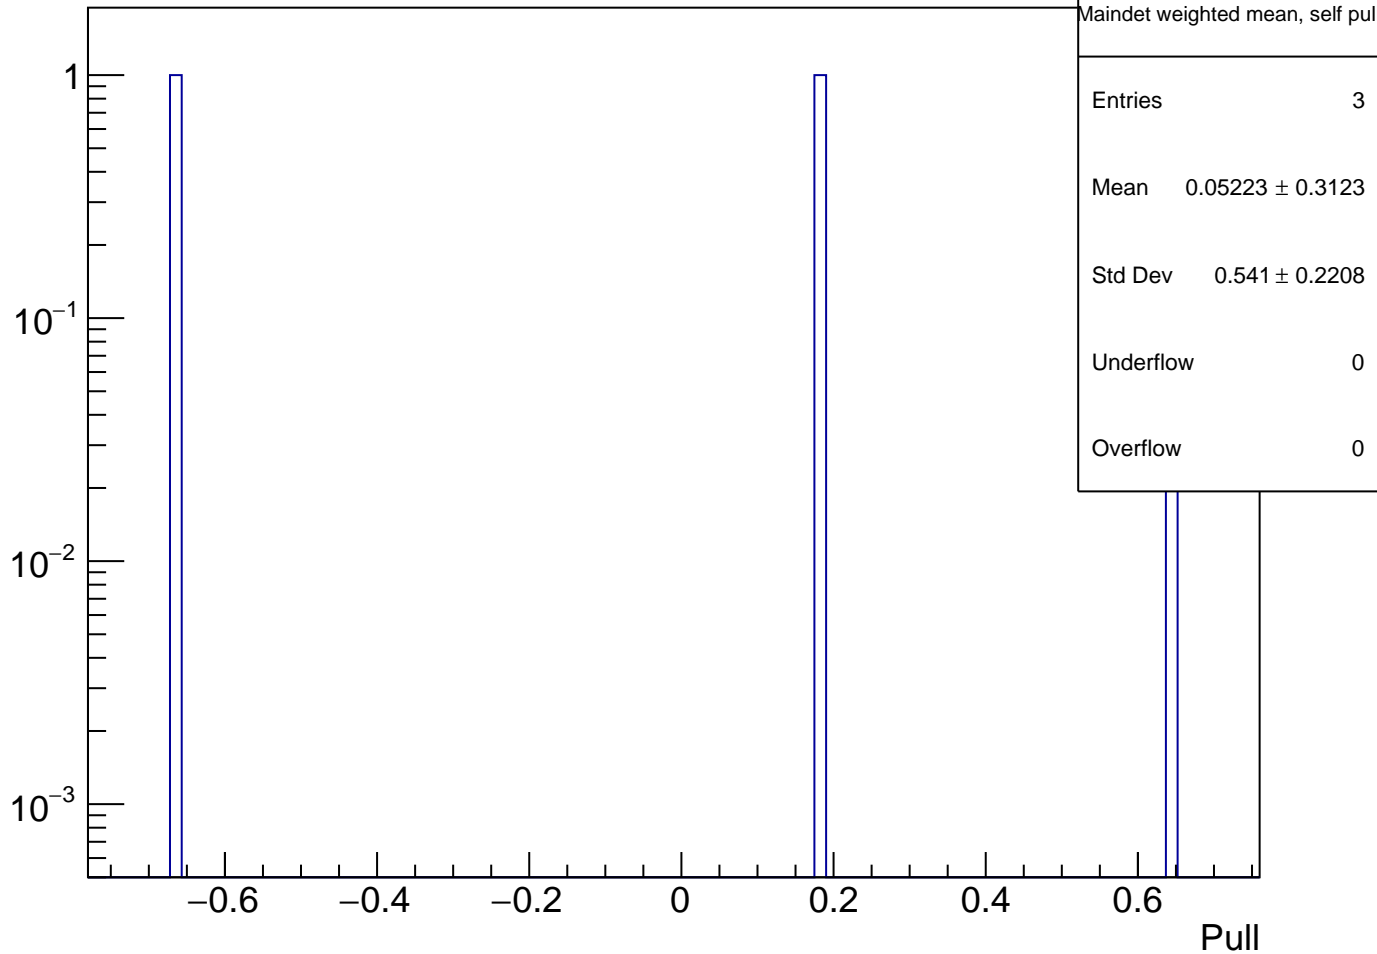

Maindet weighted avg, local errors - Plain Dithering Apv

Mean = 2098.5 +- 86.2 ppb

Chi2 / NDOF = 0.9 / 2

Probability = 0.64

Maindet weighted mean, self pull - Plain Dithering Apv

Self weighted Plain Dithering Apv

Self weighted pull - Plain Dithering Apv

Self weighted pull	
Entries	3
Mean	0.04963 ± 0.3125
Std Dev	0.5412 ± 0.2209
Underflow	0
Overflow	0

Maindet weighted Plain Dithering Apv

Maindet weighted pull - Plain Dithering Apv

Equally weighted Plain Dithering Apv

Equally weighted pull - Plain Dithering Apv