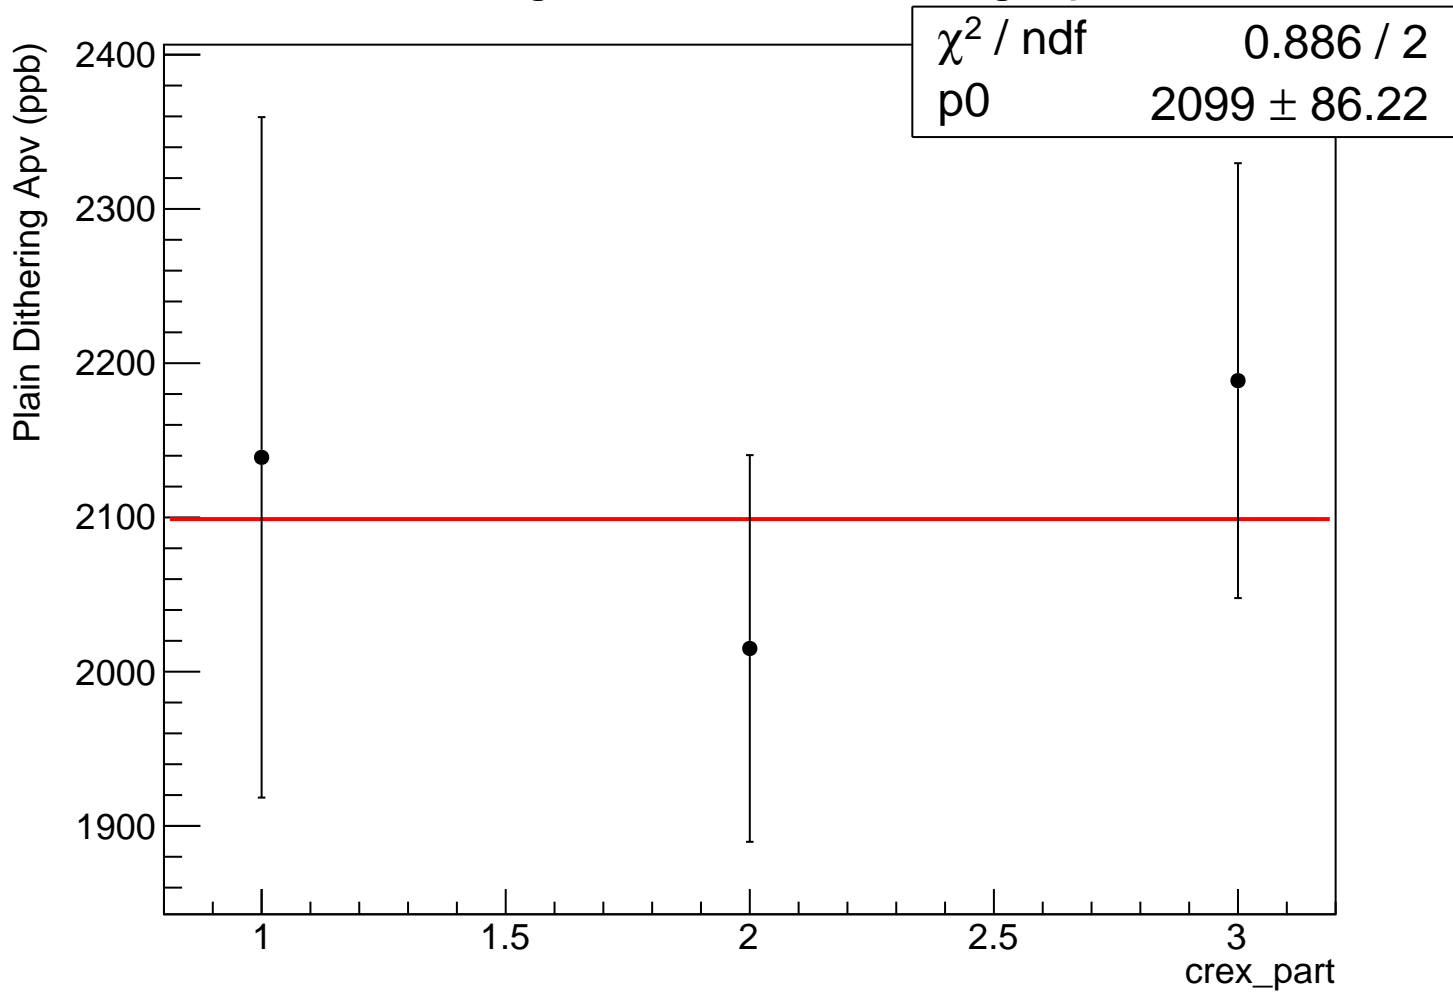

Maindet weighted avg, local errors - Plain Dithering Apv

Mean = 2098.5 +- 86.2 ppb

Chi2 / NDOF = 0.9 / 2

Probability = 0.64

Maindet weighted mean, self pull - Plain Dithering Apv

Self weighted Plain Dithering Apv

Self weighted pull - Plain Dithering Apv

Self weighted pull	
Entries	3
Mean	0.04963 ± 0.3125
Std Dev	0.5412 ± 0.2209
Underflow	0
Overflow	0

Maindet weighted Plain Dithering Apv

Maindet weighted pull - Plain Dithering Apv

Equally weighted Plain Dithering Apv

Equally weighted pull - Plain Dithering Apv