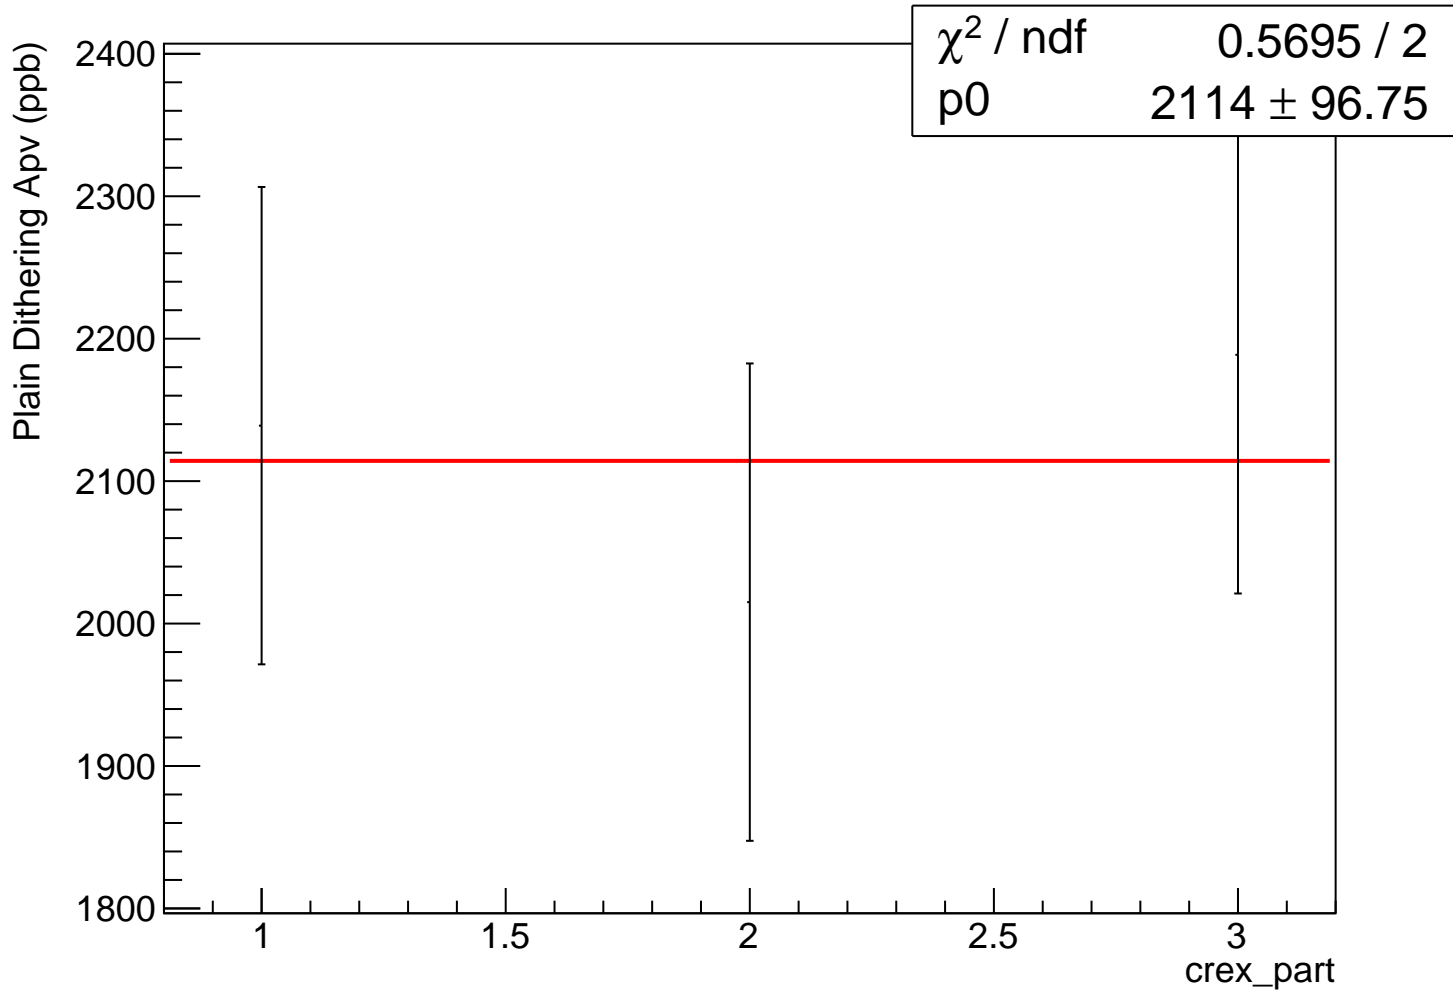

Self weighted pull - Plain Dithering Apv

Self weighted pull	
Entries	3
Mean	0.04963 ± 0.3125
Std Dev	0.5412 ± 0.2209
Underflow	0
Overflow	0

Maindet weighted Plain Dithering Apv

Maindet weighted pull - Plain Dithering Apv

Equally weighted Plain Dithering Apv

Equally weighted pull - Plain Dithering Apv