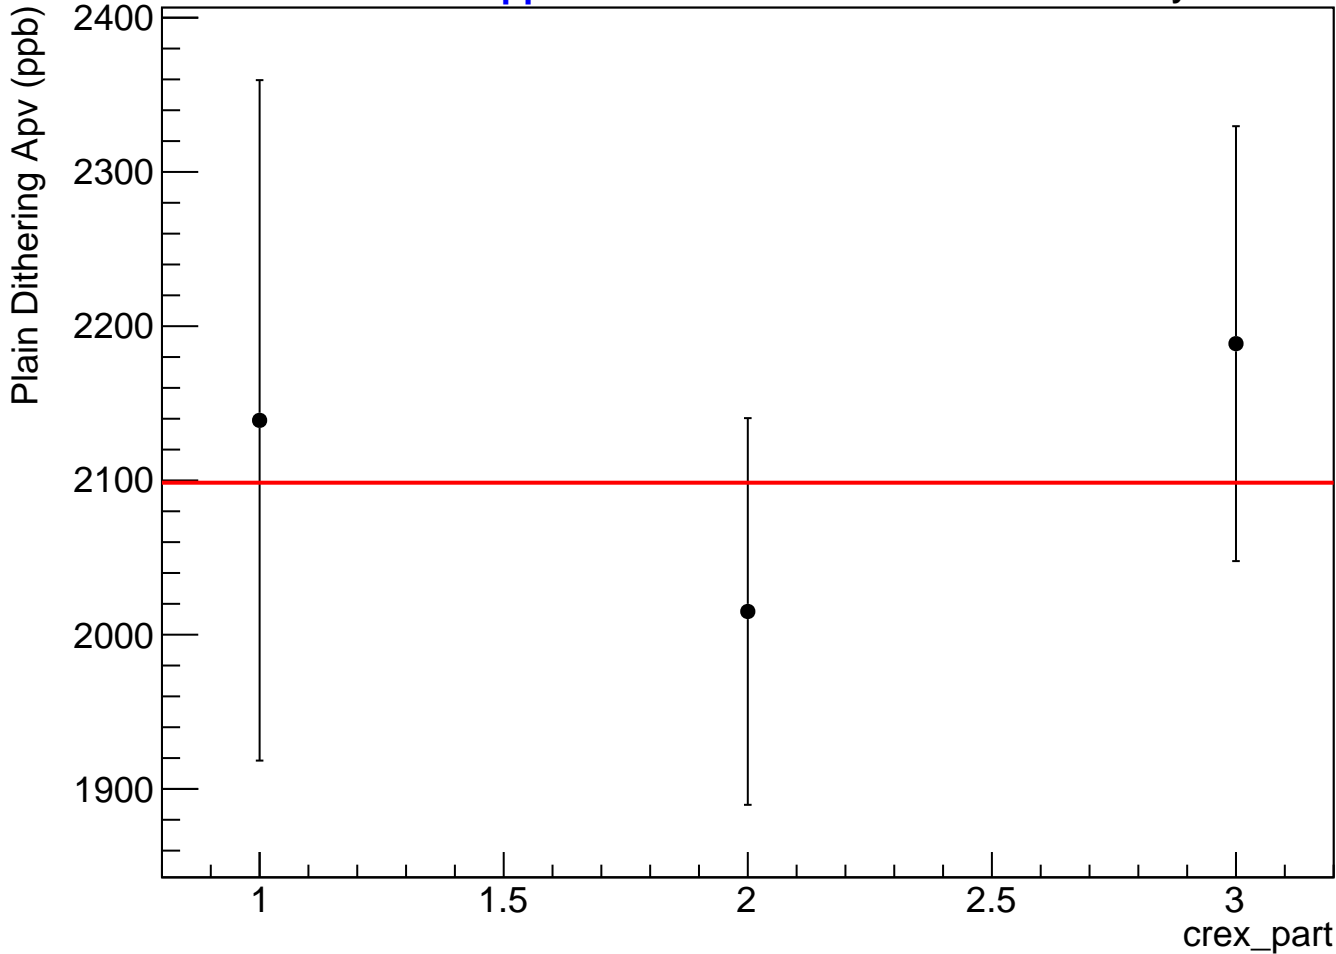

Maindet weighted avg, local errors - Plain Dithering Apv

Mean = 2098.5 +- 86.2 ppb

Chi2 / NDOF = 0.9 / 2

Probability = 0.64

Maindet weighted mean, self pull - Plain Dithering Apv

Self weighted Plain Dithering Apv

Self weighted pull - Plain Dithering Apv

Self weighted pull	
Entries	3
Mean	0.04963 ± 0.3125
Std Dev	0.5412 ± 0.2209
Underflow	0
Overflow	0

Maindet weighted Plain Dithering Apv

Maindet weighted pull - Plain Dithering Apv

Equally weighted Plain Dithering Apv

Equally weighted pull - Plain Dithering Apv