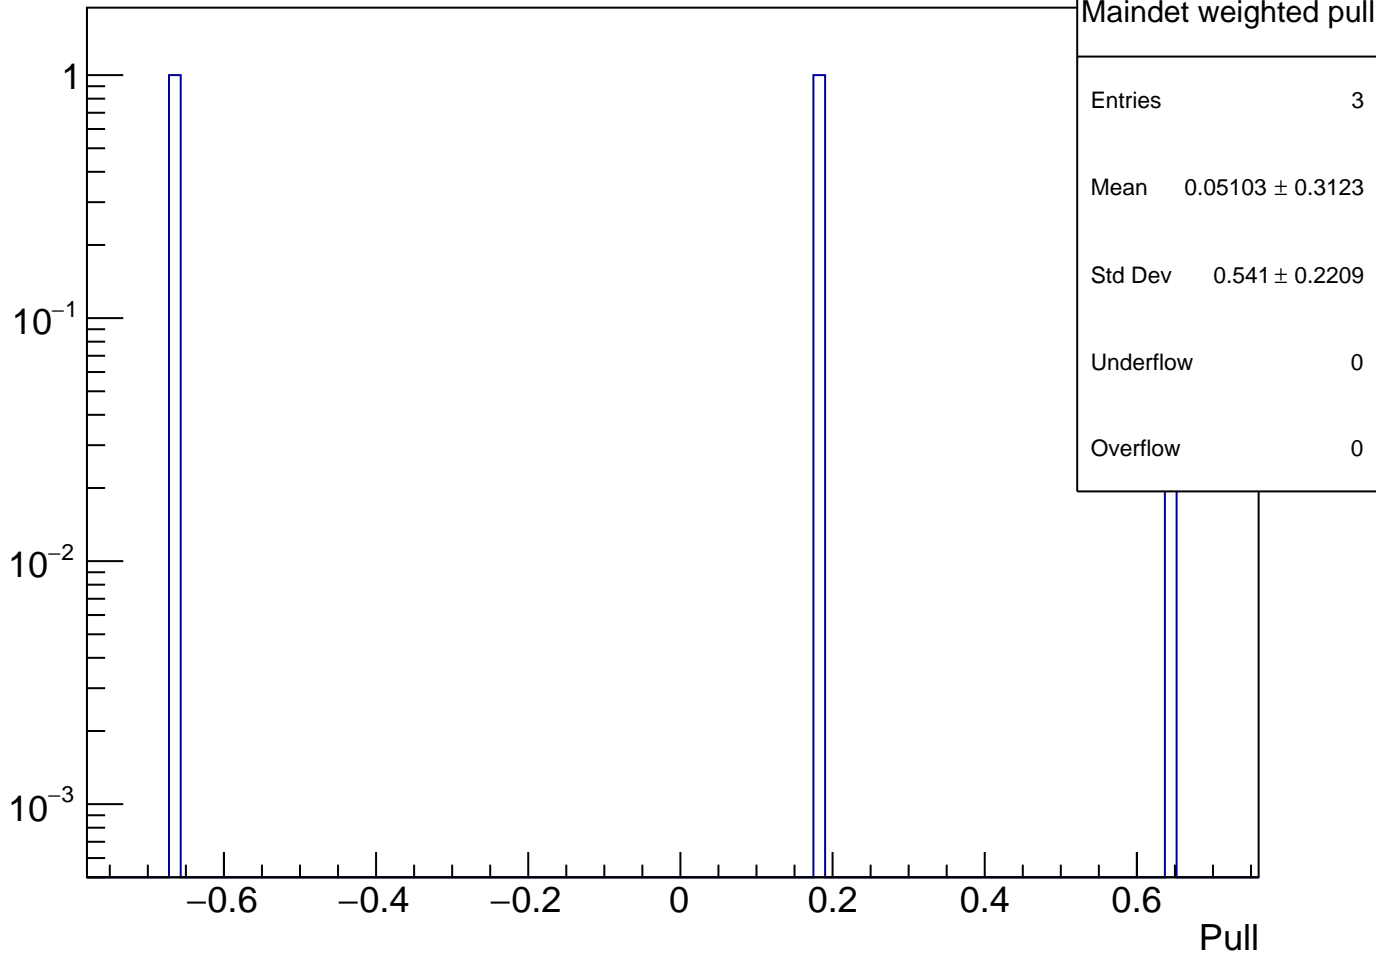

Self weighted pull - Plain Dithering Apv

Self weighted pull	
Entries	3
Mean	0.04963 ± 0.3125
Std Dev	0.5412 ± 0.2209
Underflow	0
Overflow	0

Maindet weighted Plain Dithering Apv

Maindet weighted pull - Plain Dithering Apv

Equally weighted Plain Dithering Apv

Equally weighted pull - Plain Dithering Apv