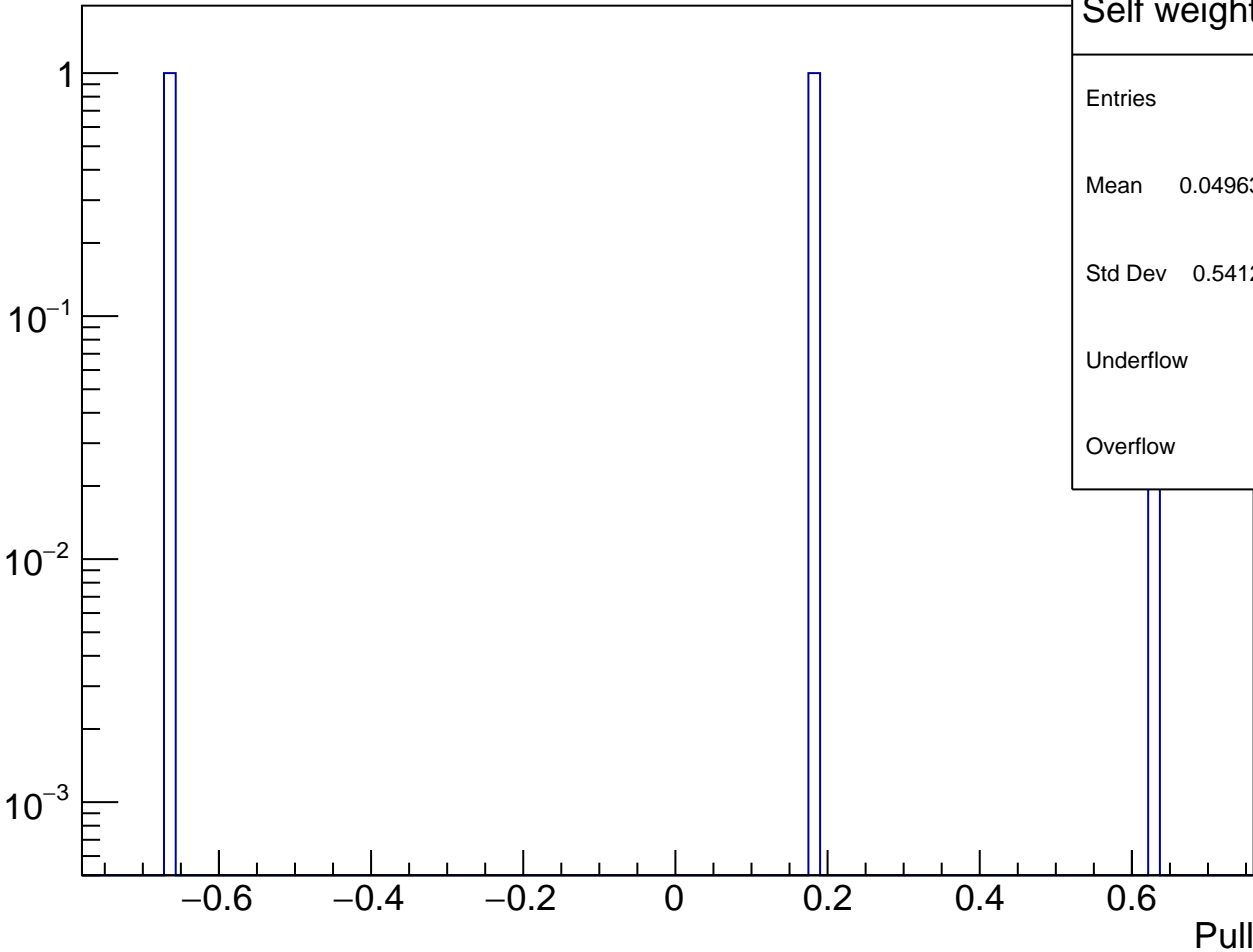

Maindet weighted avg, local errors - Plain Dithering Apv

Mean = 2098.5 +- 86.2 ppb

Chi2 / NDOF = 0.9 / 2

Probability = 0.64

Maindet weighted mean, self pull - Plain Dithering Apv

Self weighted Plain Dithering Apv

Self weighted pull - Plain Dithering Apv

Self weighted pull	
Entries	3
Mean	0.04963 ± 0.3125
Std Dev	0.5412 ± 0.2209
Underflow	0
Overflow	0

Maindet weighted Plain Dithering Apv

Maindet weighted pull - Plain Dithering Apv

Equally weighted Plain Dithering Apv

Equally weighted pull - Plain Dithering Apv