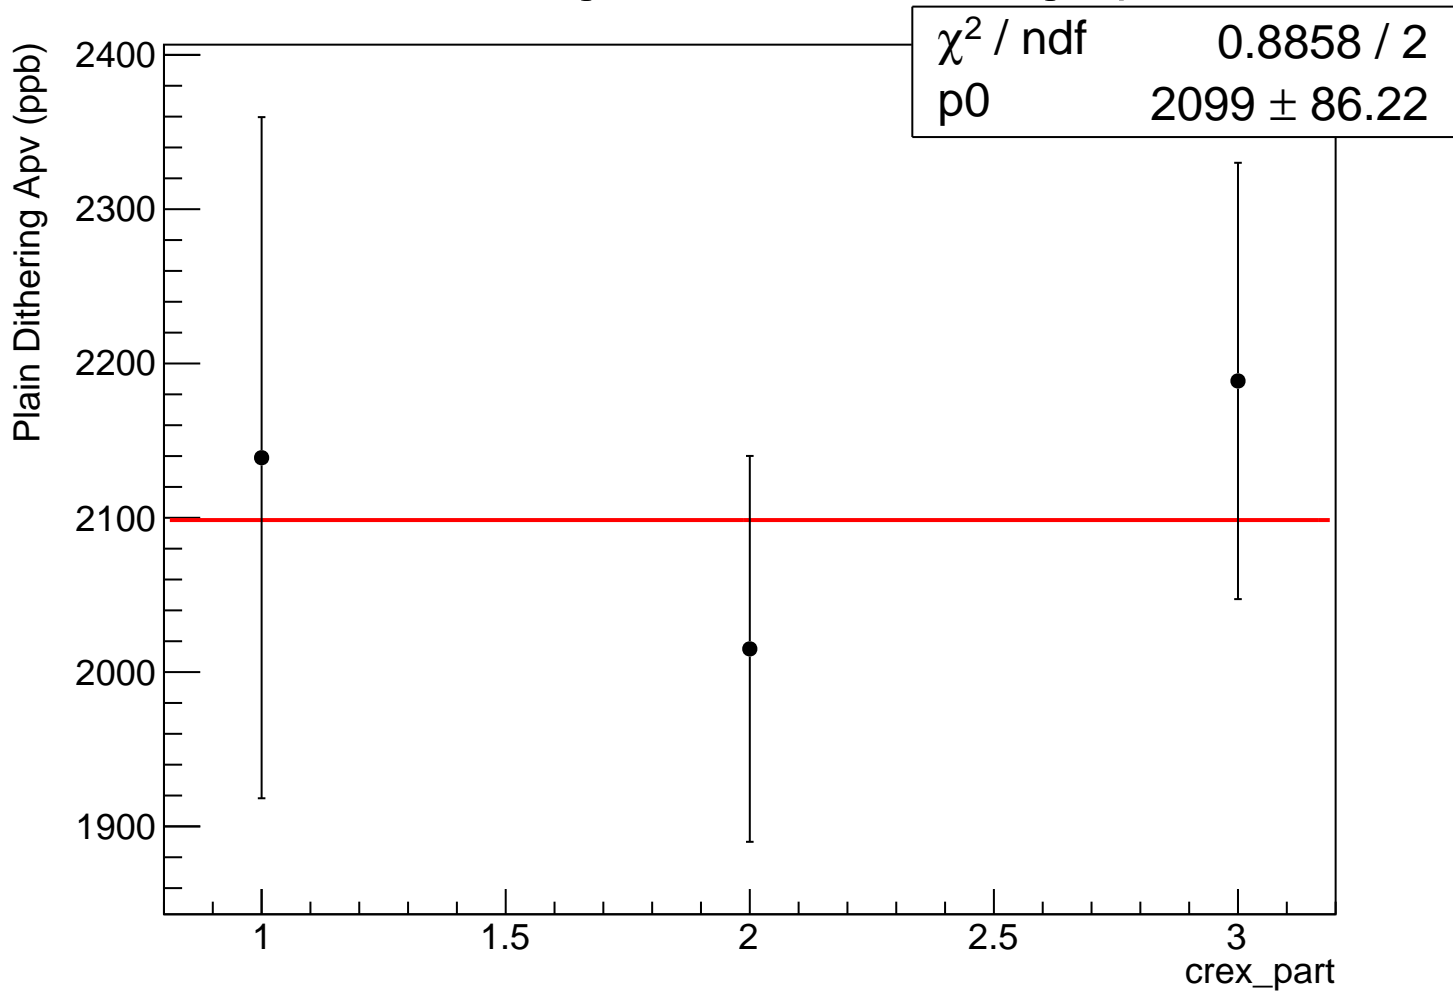

Maindet weighted avg, local errors - Plain Dithering Apv

Mean = 2098.5 +- 86.2 ppb

Chi2 / NDOF = 0.9 / 2

Probability = 0.64

Maindet weighted mean, self pull - Plain Dithering Apv

Self weighted Plain Dithering Apv

Self weighted pull - Plain Dithering Apv

Self weighted pull	
Entries	3
Mean	0.04963 ± 0.3125
Std Dev	0.5412 ± 0.2209
Underflow	0
Overflow	0

Maindet weighted Plain Dithering Apv

Maindet weighted pull - Plain Dithering Apv

Equally weighted Plain Dithering Apv

Equally weighted pull - Plain Dithering Apv