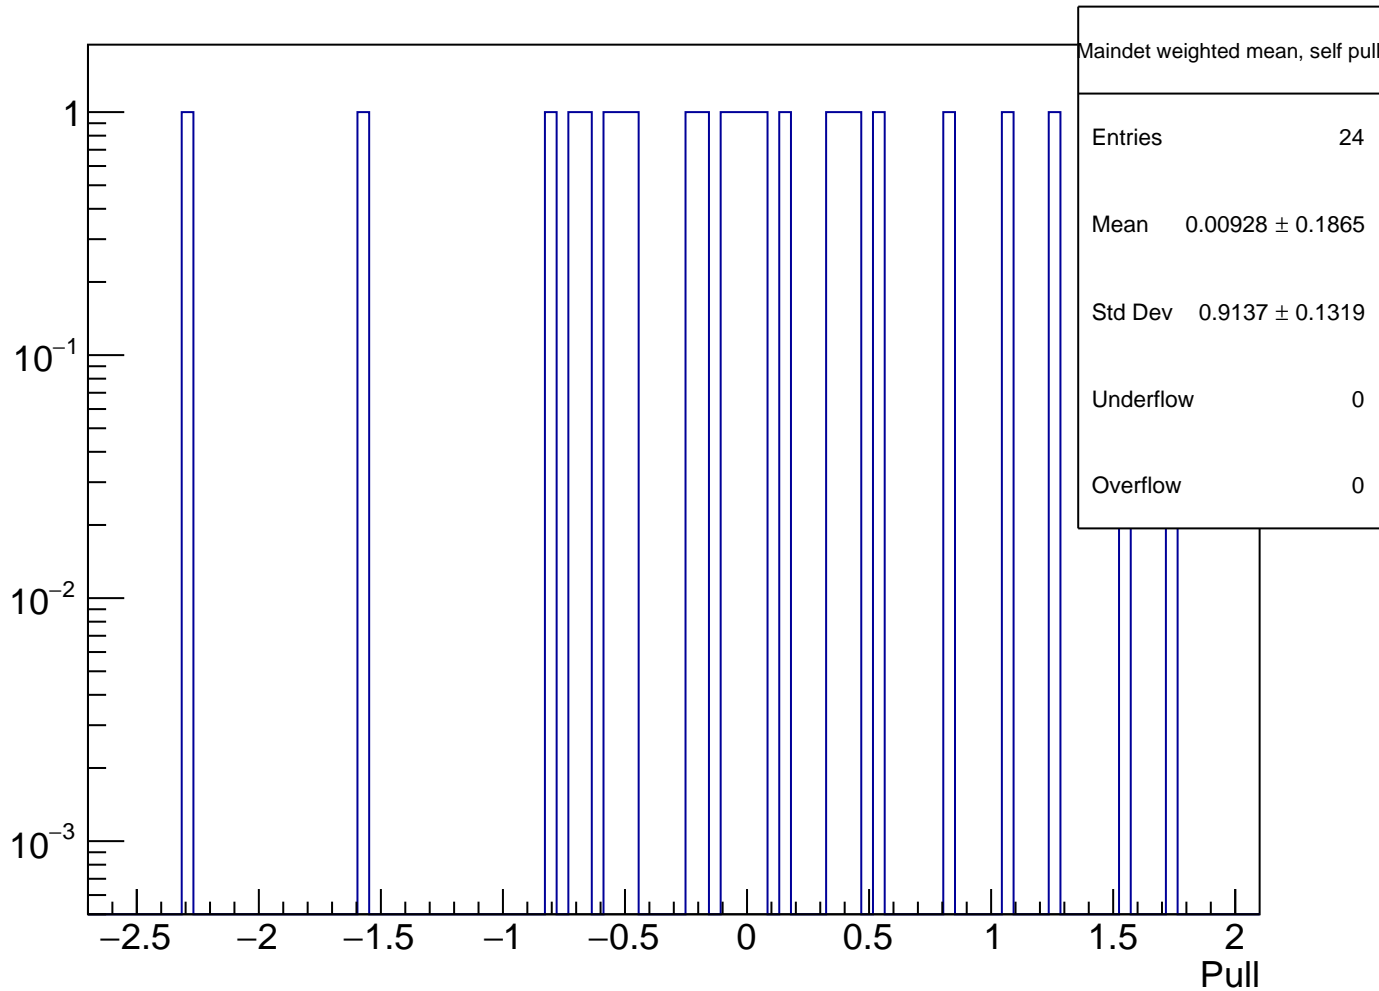

Maindet weighted avg, local errors - Plain Dithering Apv

Mean = 2098.5 +/- 86.2 ppb

Chi2 / NDOF = 20.1 / 23

Probability = 0.64

Maindet weighted mean, self pull - Plain Dithering Apv

Self weighted Plain Dithering Apv

Self weighted pull - Plain Dithering Apv

Maindet weighted Plain Dithering Apv

Maindet weighted pull - Plain Dithering Apv

Equally weighted Plain Dithering Apv

Equally weighted pull - Plain Dithering Apv