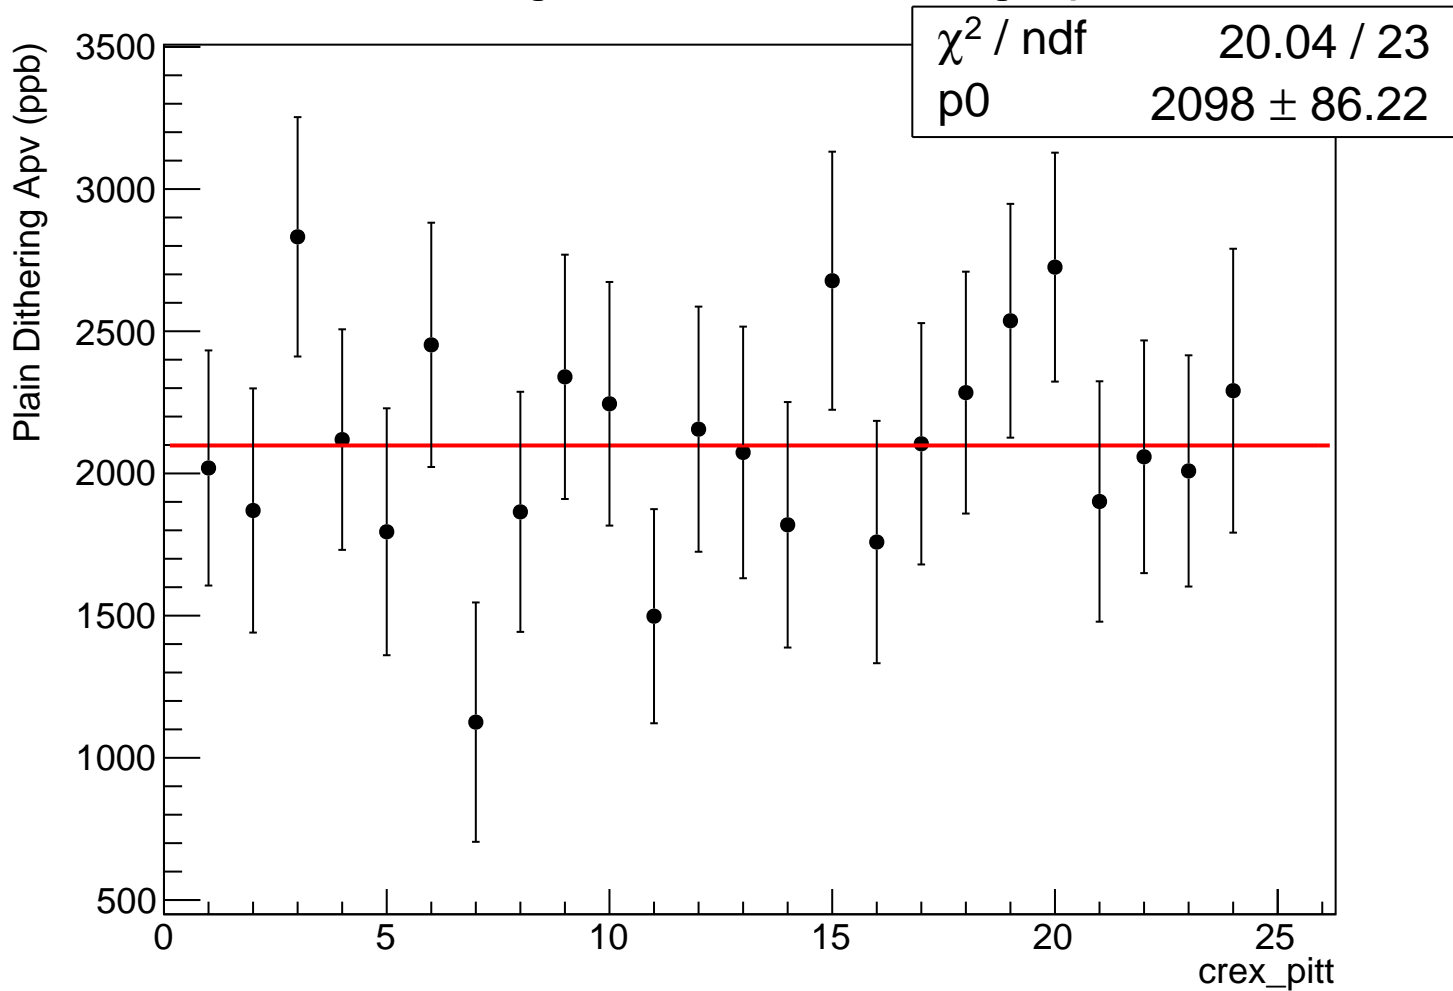

Maindet weighted avg, local errors - Plain Dithering Apv

Mean = 2098.5 +/- 86.2 ppb

Chi2 / NDOF = 20.1 / 23

Probability = 0.64

Maindet weighted mean, self pull - Plain Dithering Apv

Self weighted Plain Dithering Apv

Self weighted pull - Plain Dithering Apv

Maindet weighted Plain Dithering Apv

Maindet weighted pull - Plain Dithering Apv

Equally weighted Plain Dithering Apv

Equally weighted pull - Plain Dithering Apv