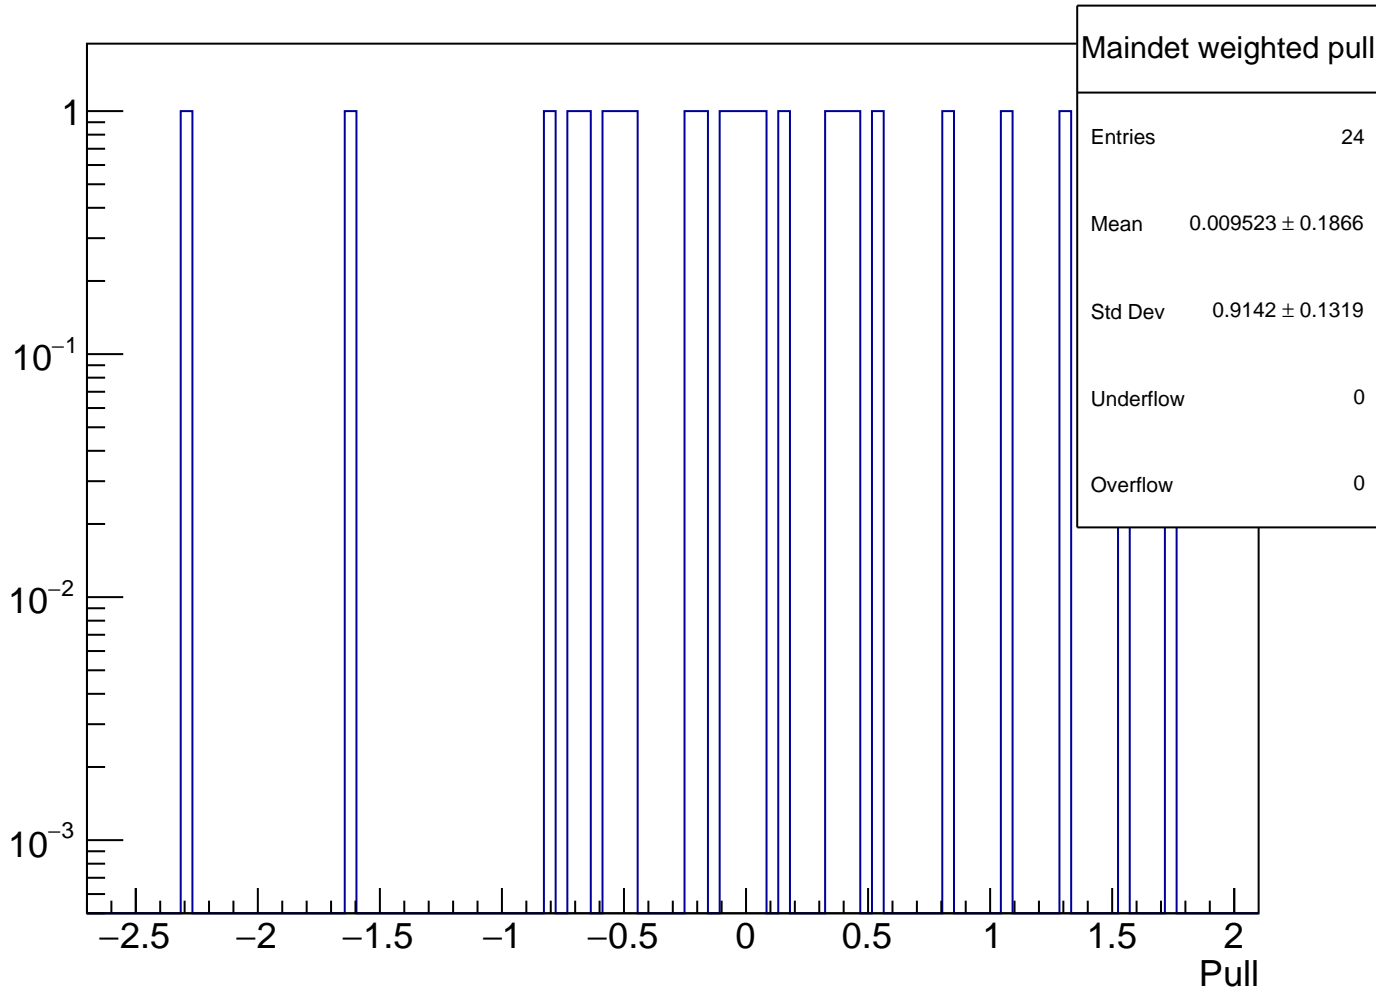

Maindet weighted avg, local errors - Plain Dithering Apv

Mean = 2098.5 +/- 86.2 ppb

Chi2 / NDOF = 20.1 / 23

Probability = 0.64

Maindet weighted mean, self pull - Plain Dithering Apv

Self weighted Plain Dithering Apv

Self weighted pull - Plain Dithering Apv

Maindet weighted Plain Dithering Apv

Maindet weighted pull - Plain Dithering Apv

Equally weighted Plain Dithering Apv

Equally weighted pull - Plain Dithering Apv