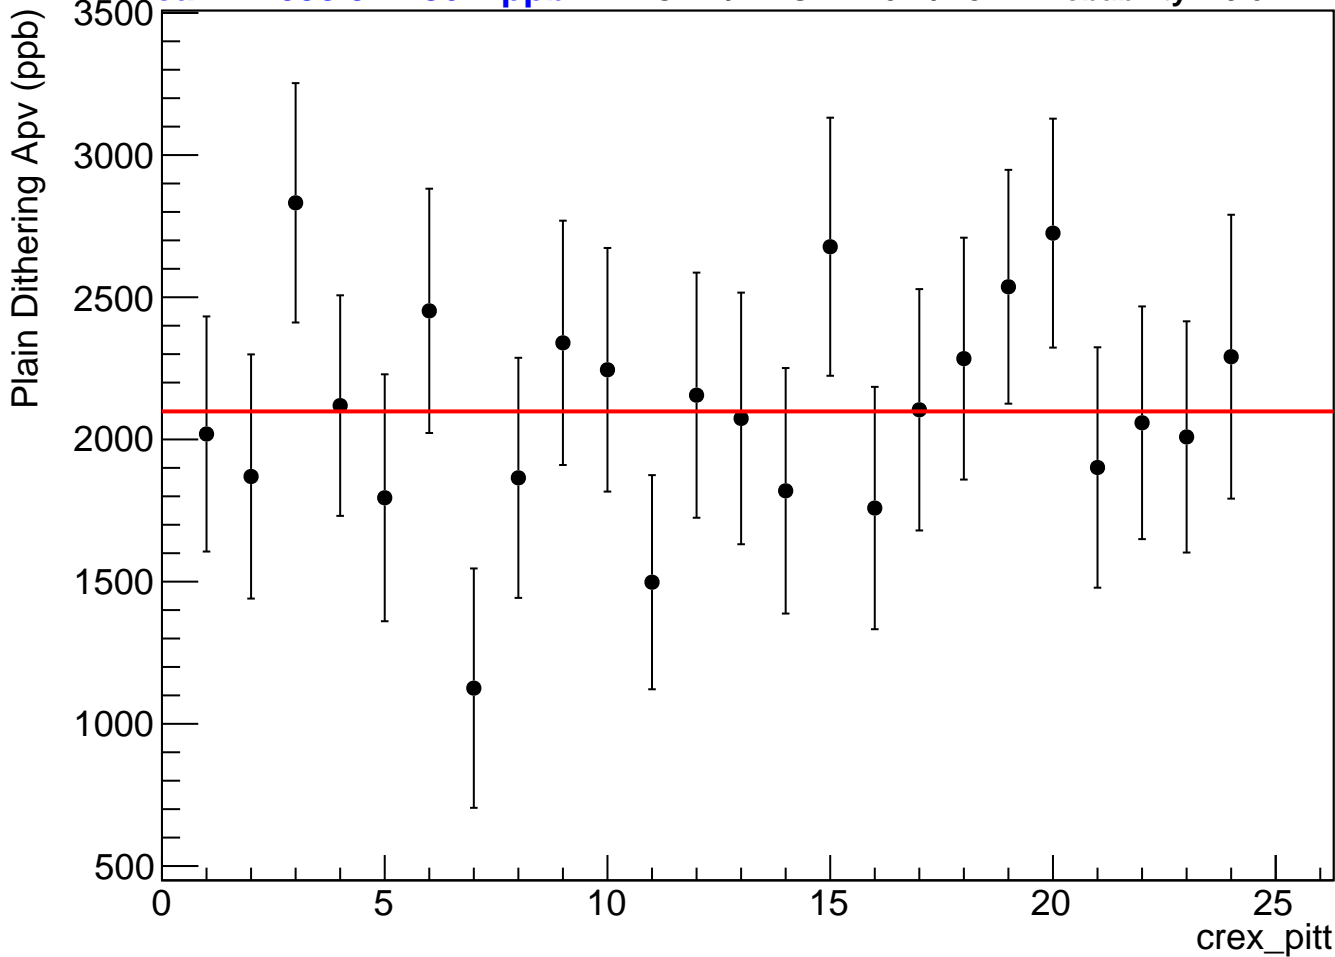

Maindet weighted avg, local errors - Plain Dithering Apv

Mean = 2098.5 +/- 86.2 ppb

Chi2 / NDOF = 20.1 / 23

Probability = 0.64

Maindet weighted mean, self pull - Plain Dithering Apv

Self weighted Plain Dithering Apv

Self weighted pull - Plain Dithering Apv

Maindet weighted Plain Dithering Apv

Maindet weighted pull - Plain Dithering Apv

Equally weighted Plain Dithering Apv

Equally weighted pull - Plain Dithering Apv