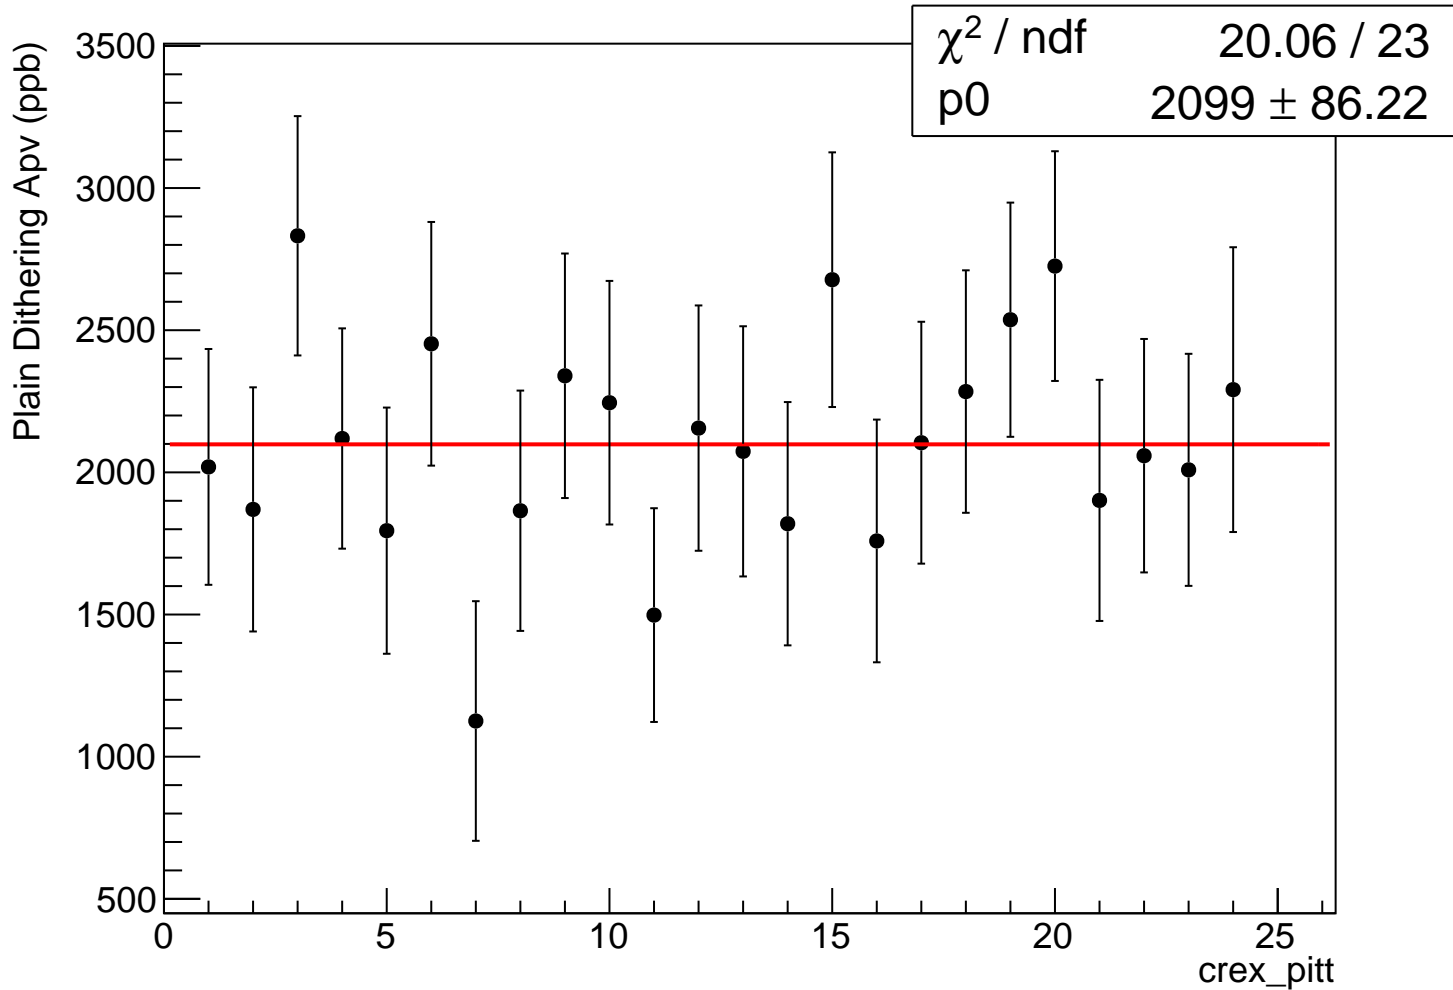

Maindet weighted avg, local errors - Plain Dithering Apv

Mean = 2098.5 +/- 86.2 ppb

Chi2 / NDOF = 20.1 / 23

Probability = 0.64

Maindet weighted mean, self pull - Plain Dithering Apv

Self weighted Plain Dithering Apv

Self weighted pull - Plain Dithering Apv

Maindet weighted Plain Dithering Apv

Maindet weighted pull - Plain Dithering Apv

Equally weighted Plain Dithering Apv

Equally weighted pull - Plain Dithering Apv