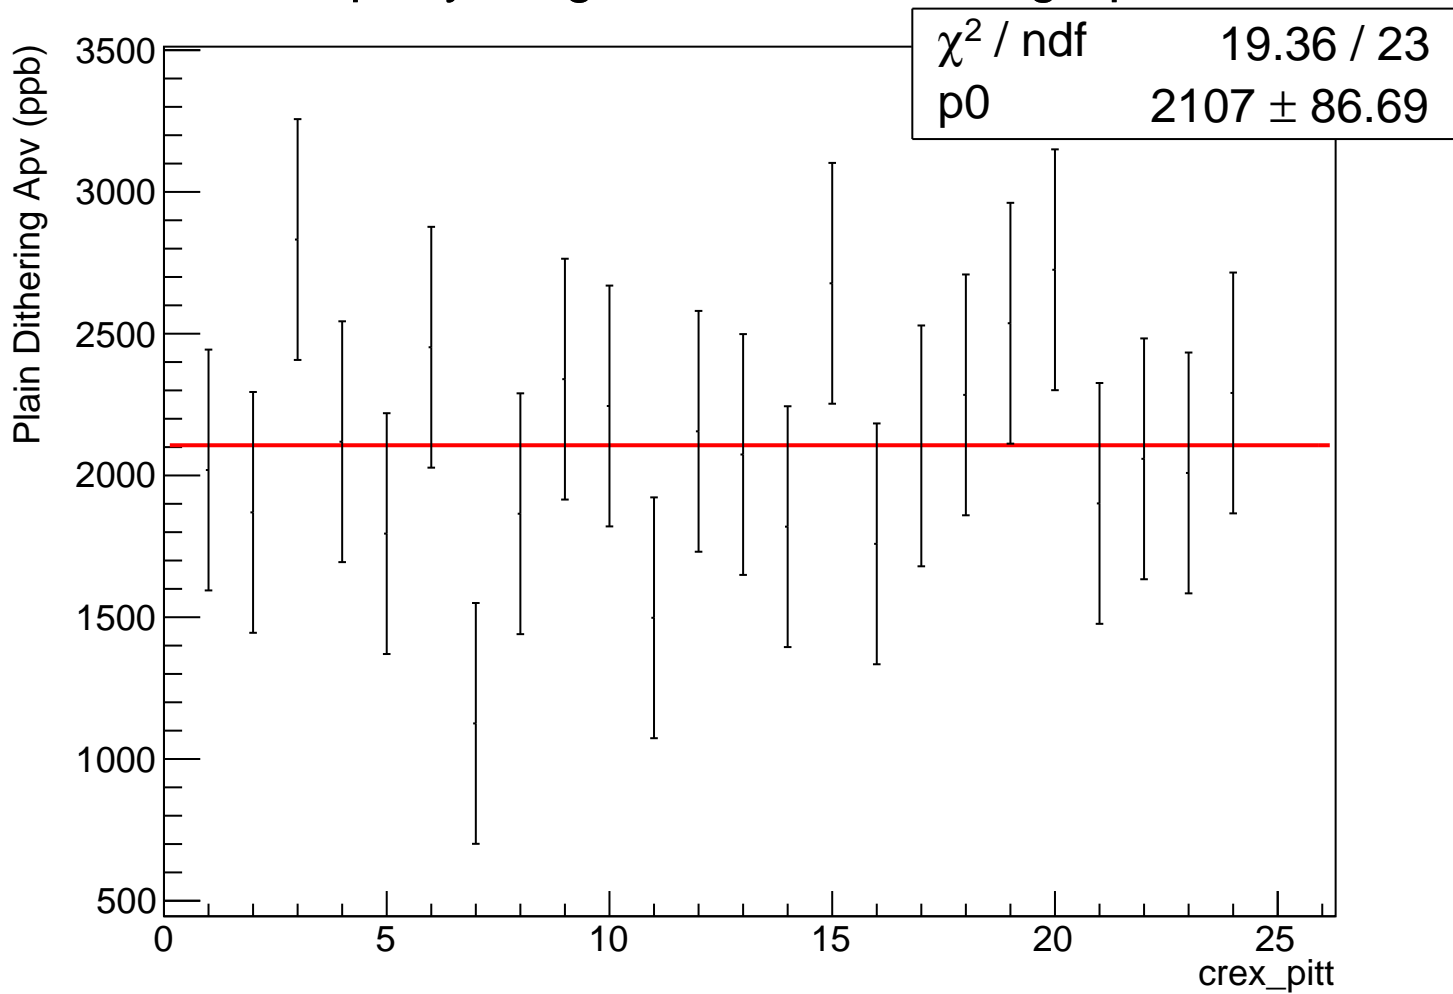

Maindet weighted avg, local errors - Plain Dithering Apv

Mean = 2098.5 +/- 86.2 ppb

Chi2 / NDOF = 20.1 / 23

Probability = 0.64

Maindet weighted mean, self pull - Plain Dithering Apv

Self weighted Plain Dithering Apv

Self weighted pull - Plain Dithering Apv

Maindet weighted Plain Dithering Apv

Maindet weighted pull - Plain Dithering Apv

Equally weighted Plain Dithering Apv

Equally weighted pull - Plain Dithering Apv