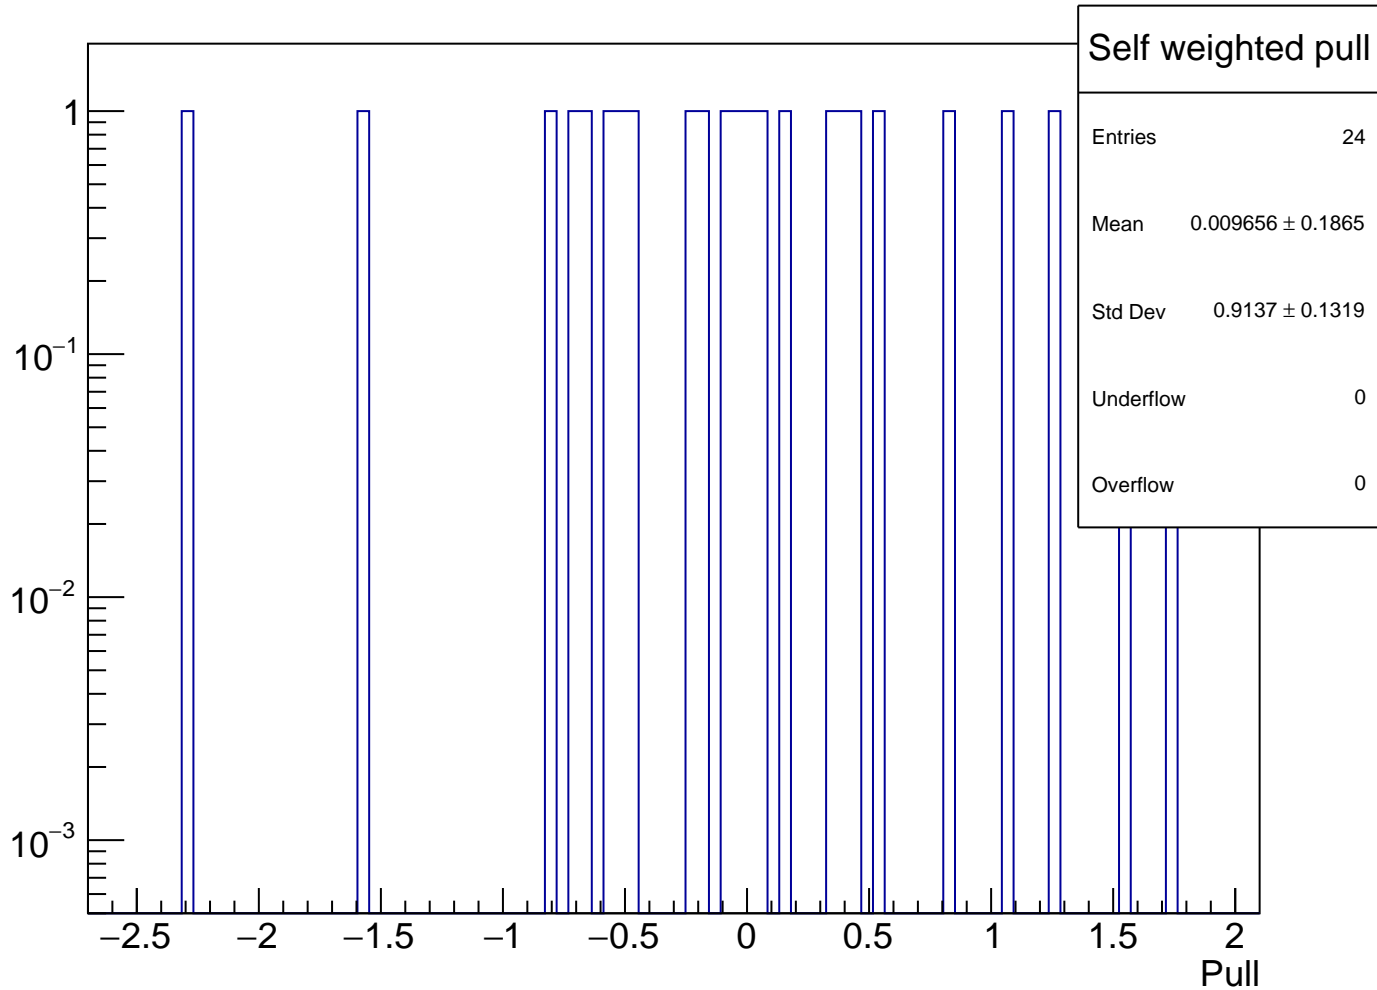

Maindet weighted avg, local errors - Plain Dithering Apv

Mean = 2098.5 +/- 86.2 ppb

Chi2 / NDOF = 20.1 / 23

Probability = 0.64

Maindet weighted mean, self pull - Plain Dithering Apv

Self weighted Plain Dithering Apv

Self weighted pull - Plain Dithering Apv

Maindet weighted Plain Dithering Apv

Maindet weighted pull - Plain Dithering Apv

Equally weighted Plain Dithering Apv

Equally weighted pull - Plain Dithering Apv