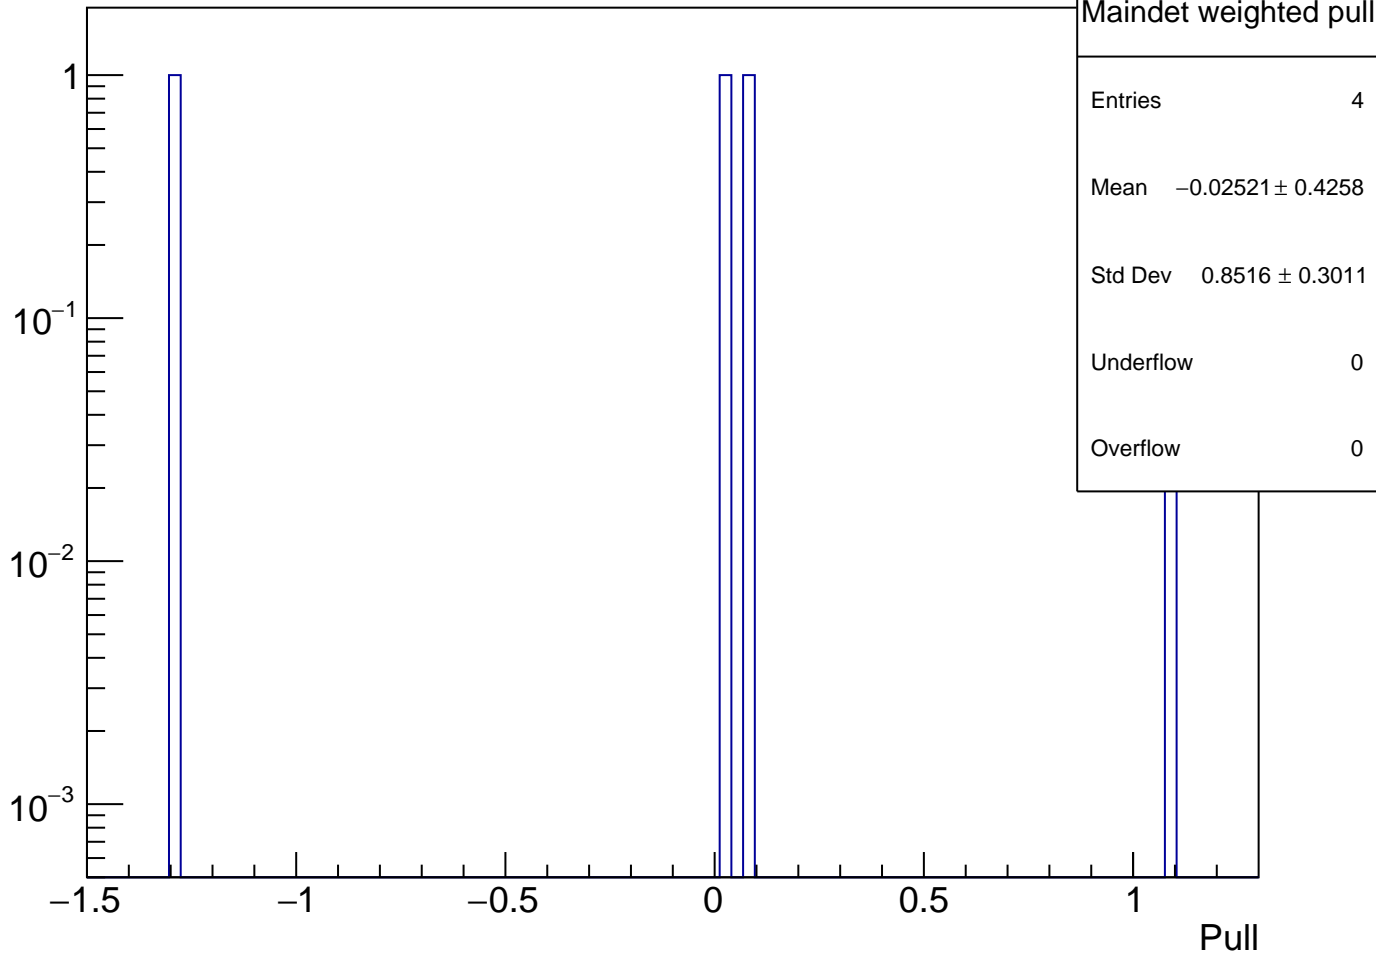

Self weighted pull - Plain Dithering Apv

Self weighted pull

Entries	4
Mean	-0.02671 ± 0.4254
Std Dev	0.8508 ± 0.3008
Underflow	0
Overflow	0

Maindet weighted Plain Dithering Apv

Maindet weighted pull - Plain Dithering Apv

Equally weighted Plain Dithering Apv

Equally weighted pull - Plain Dithering Apv