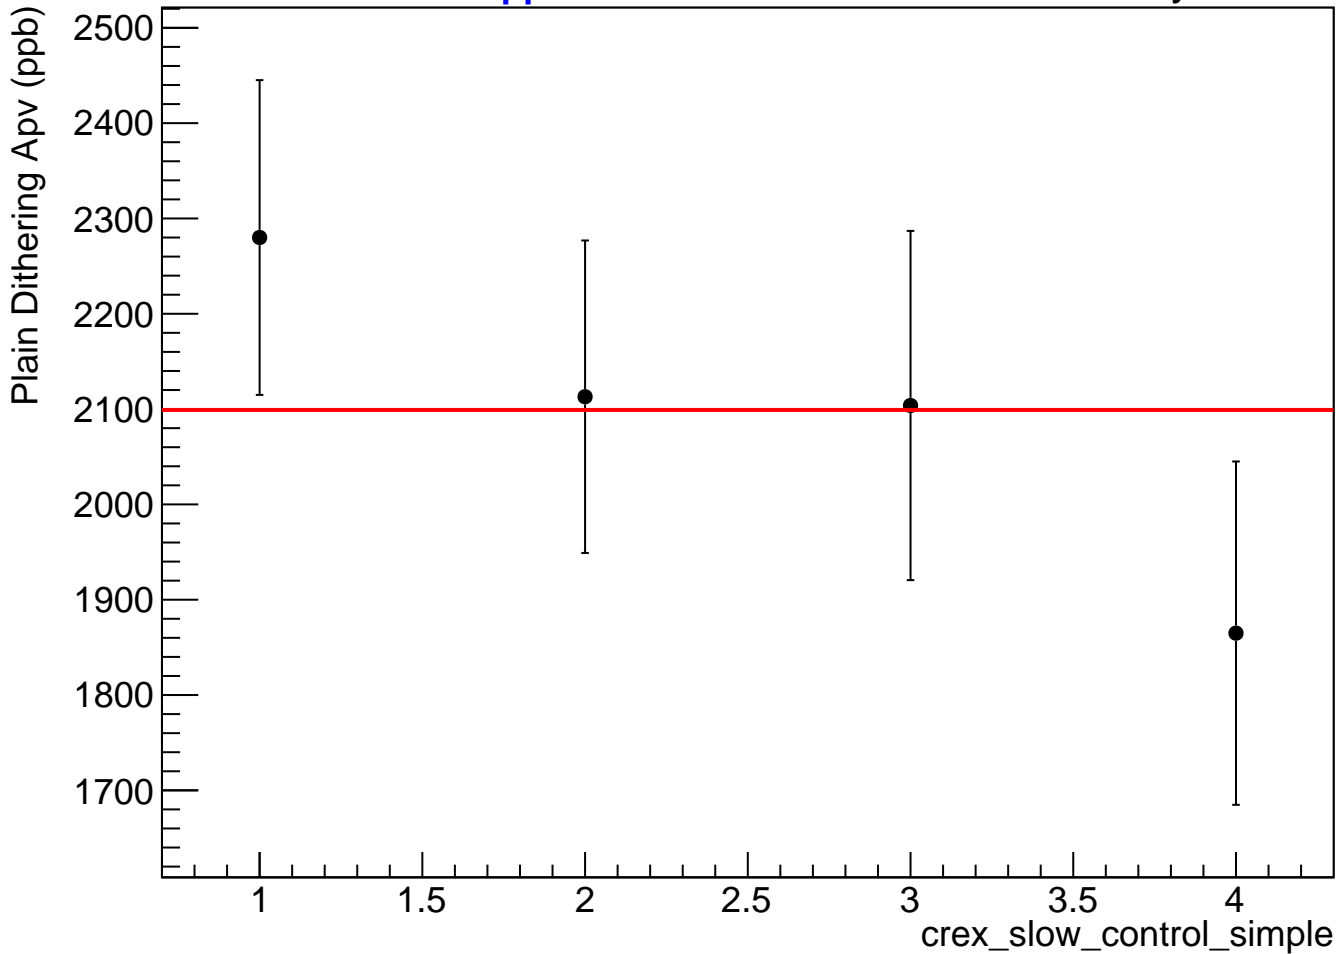

Maindet weighted avg, local errors - Plain Dithering Apv

Mean = 2099.1 +/- 86.2 ppb

Chi2 / NDOF = 2.9 / 3

Probability = 0.41

Maindet weighted mean, self pull - Plain Dithering Apv

Self weighted Plain Dithering Apv

Self weighted pull - Plain Dithering Apv

Self weighted pull

Entries	4
Mean	-0.02671 ± 0.4254
Std Dev	0.8508 ± 0.3008
Underflow	0
Overflow	0

Maindet weighted Plain Dithering Apv

Maindet weighted pull - Plain Dithering Apv

Equally weighted Plain Dithering Apv

Equally weighted pull - Plain Dithering Apv