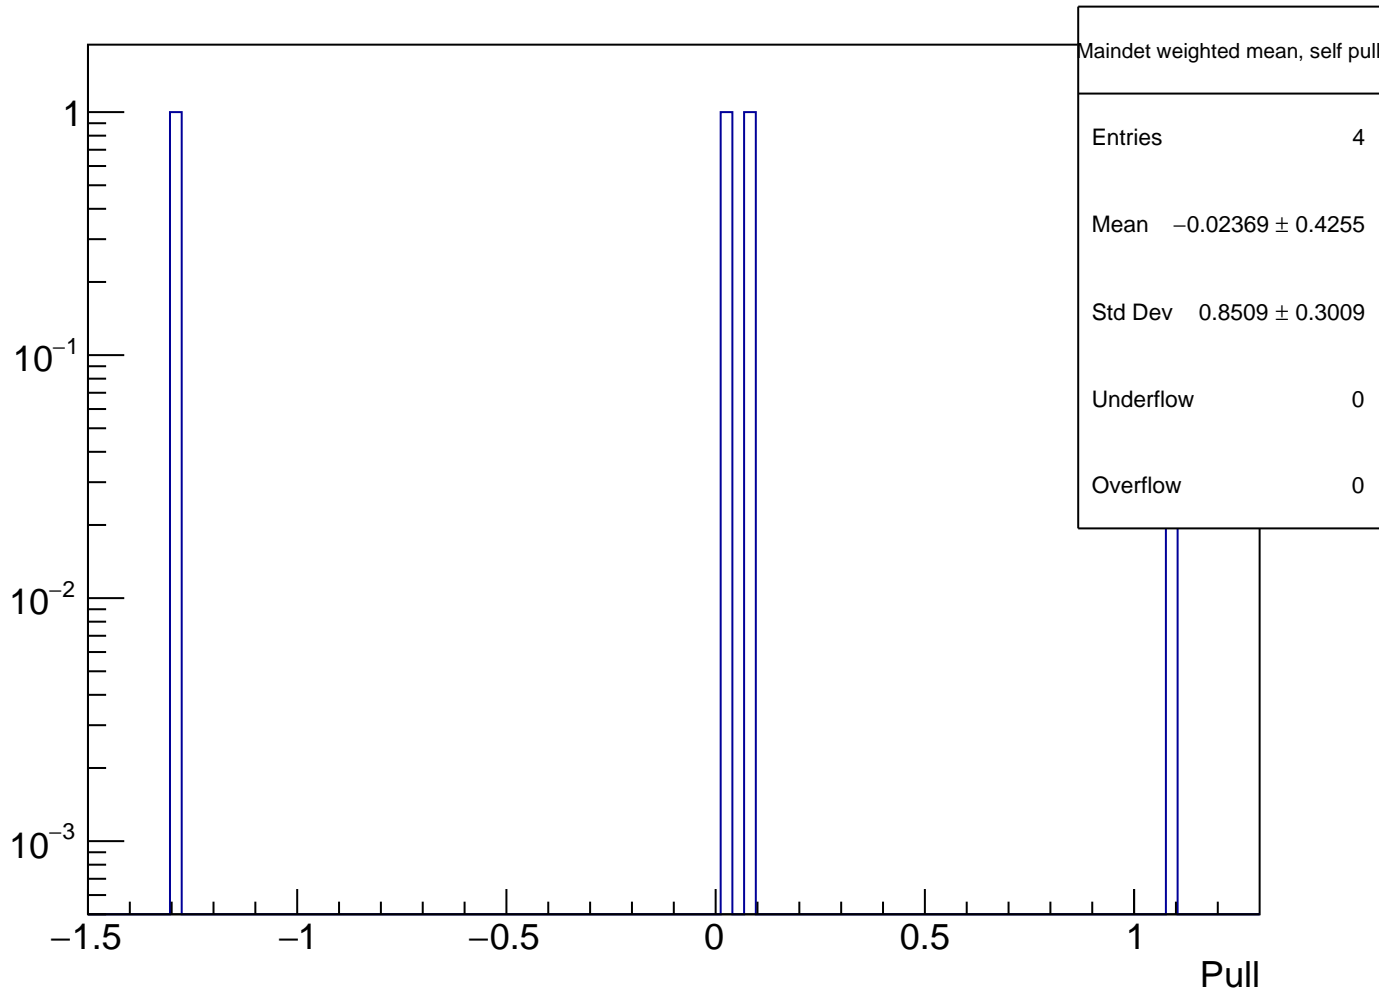

Maindet weighted avg, local errors - Plain Dithering Apv

Mean = 2099.1 +/- 86.2 ppb

Chi2 / NDOF = 2.9 / 3

Probability = 0.41

Maindet weighted mean, self pull - Plain Dithering Apv

Self weighted Plain Dithering Apv

Self weighted pull - Plain Dithering Apv

Self weighted pull

Entries	4
Mean	-0.02671 ± 0.4254
Std Dev	0.8508 ± 0.3008
Underflow	0
Overflow	0

Maindet weighted Plain Dithering Apv

Maindet weighted pull - Plain Dithering Apv

Equally weighted Plain Dithering Apv

Equally weighted pull - Plain Dithering Apv