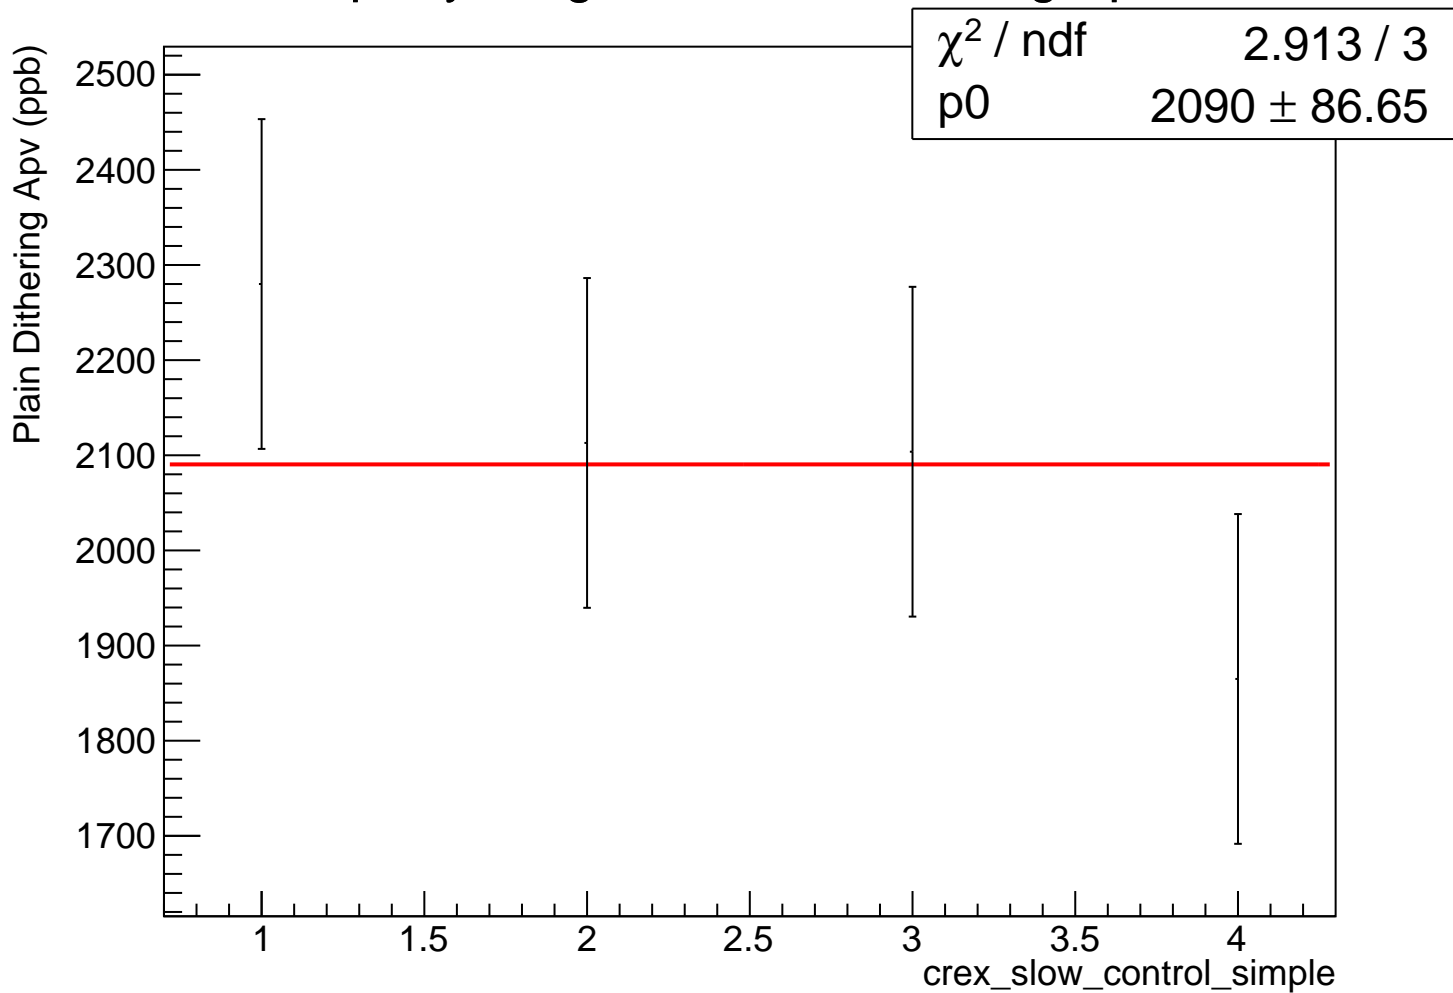

Self weighted pull - Plain Dithering Apv

Self weighted pull

Entries	4
Mean	-0.02671 ± 0.4254
Std Dev	0.8508 ± 0.3008
Underflow	0
Overflow	0

Maindet weighted Plain Dithering Apv

Maindet weighted pull - Plain Dithering Apv

Equally weighted Plain Dithering Apv

Equally weighted pull - Plain Dithering Apv