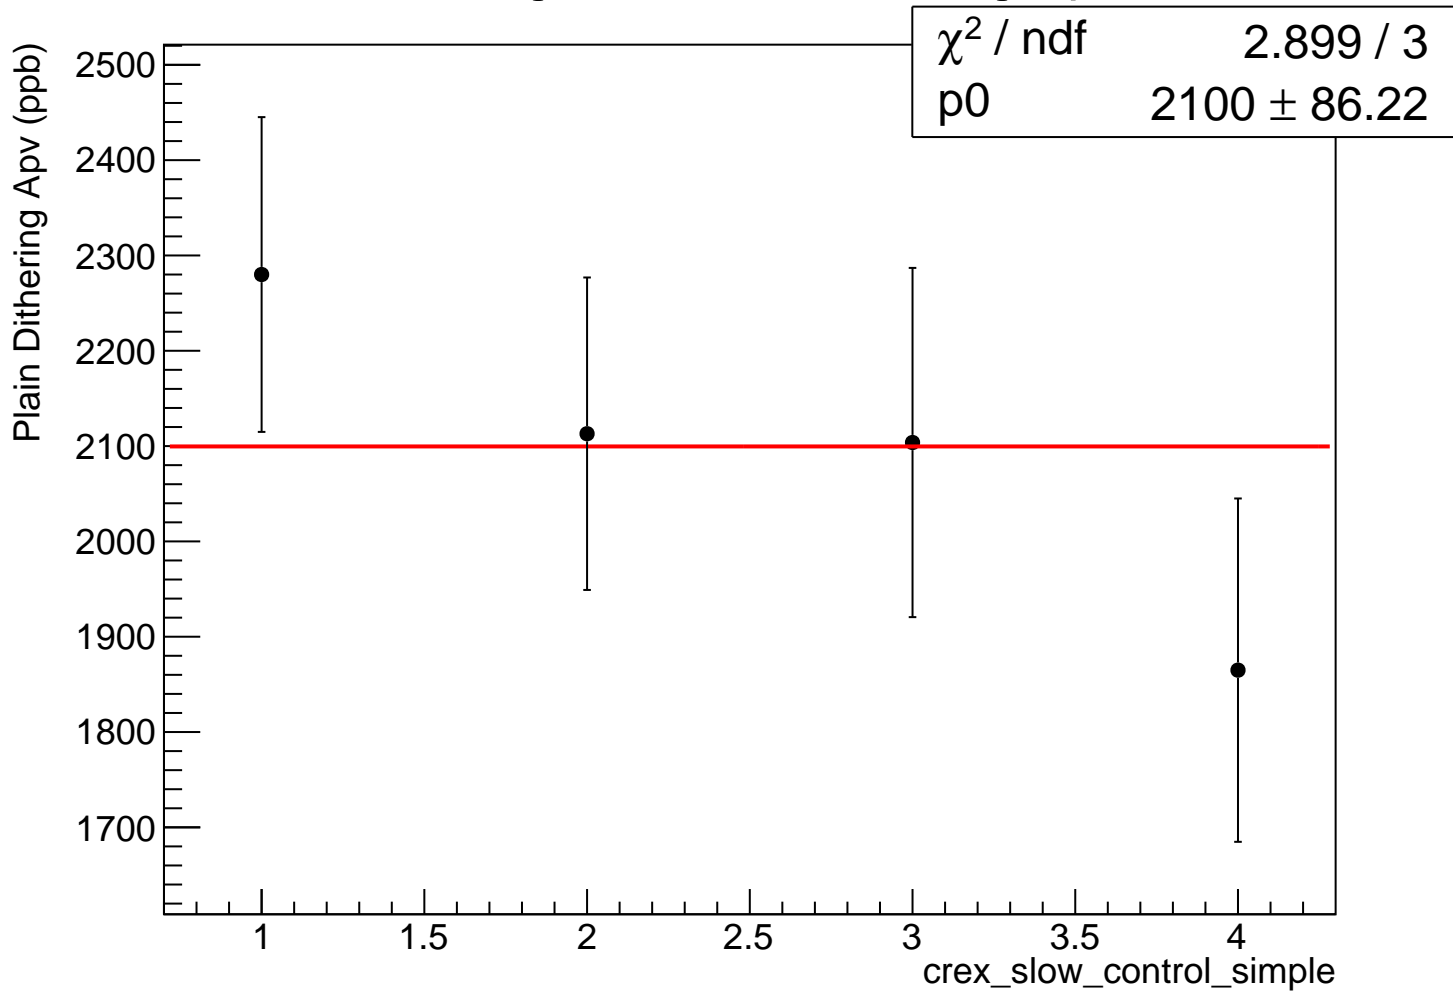

Maindet weighted avg, local errors - Plain Dithering Apv

Mean = 2099.1 +/- 86.2 ppb

Chi2 / NDOF = 2.9 / 3

Probability = 0.41

Maindet weighted mean, self pull - Plain Dithering Apv

Self weighted Plain Dithering Apv

Self weighted pull - Plain Dithering Apv

Self weighted pull

Entries	4
Mean	-0.02671 ± 0.4254
Std Dev	0.8508 ± 0.3008
Underflow	0
Overflow	0

Maindet weighted Plain Dithering Apv

Maindet weighted pull - Plain Dithering Apv

Equally weighted Plain Dithering Apv

Equally weighted pull - Plain Dithering Apv