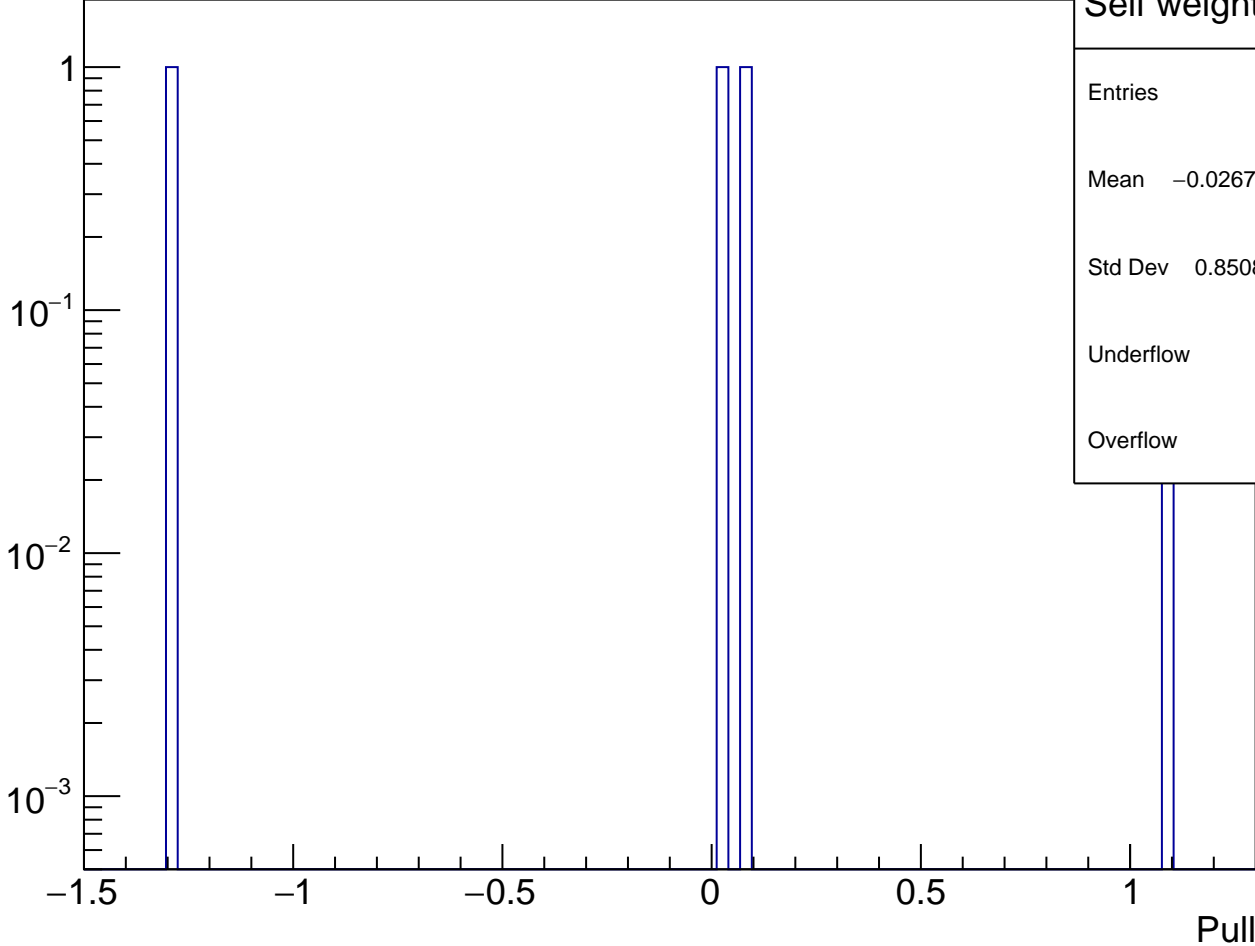

Maindet weighted avg, local errors - Plain Dithering Apv

Mean = 2099.1 +/- 86.2 ppb

Chi2 / NDOF = 2.9 / 3

Probability = 0.41

Maindet weighted mean, self pull - Plain Dithering Apv

Self weighted Plain Dithering Apv

Self weighted pull - Plain Dithering Apv

Self weighted pull

Entries	4
Mean	-0.02671 ± 0.4254
Std Dev	0.8508 ± 0.3008
Underflow	0
Overflow	0

Maindet weighted Plain Dithering Apv

Maindet weighted pull - Plain Dithering Apv

Equally weighted Plain Dithering Apv

Equally weighted pull - Plain Dithering Apv