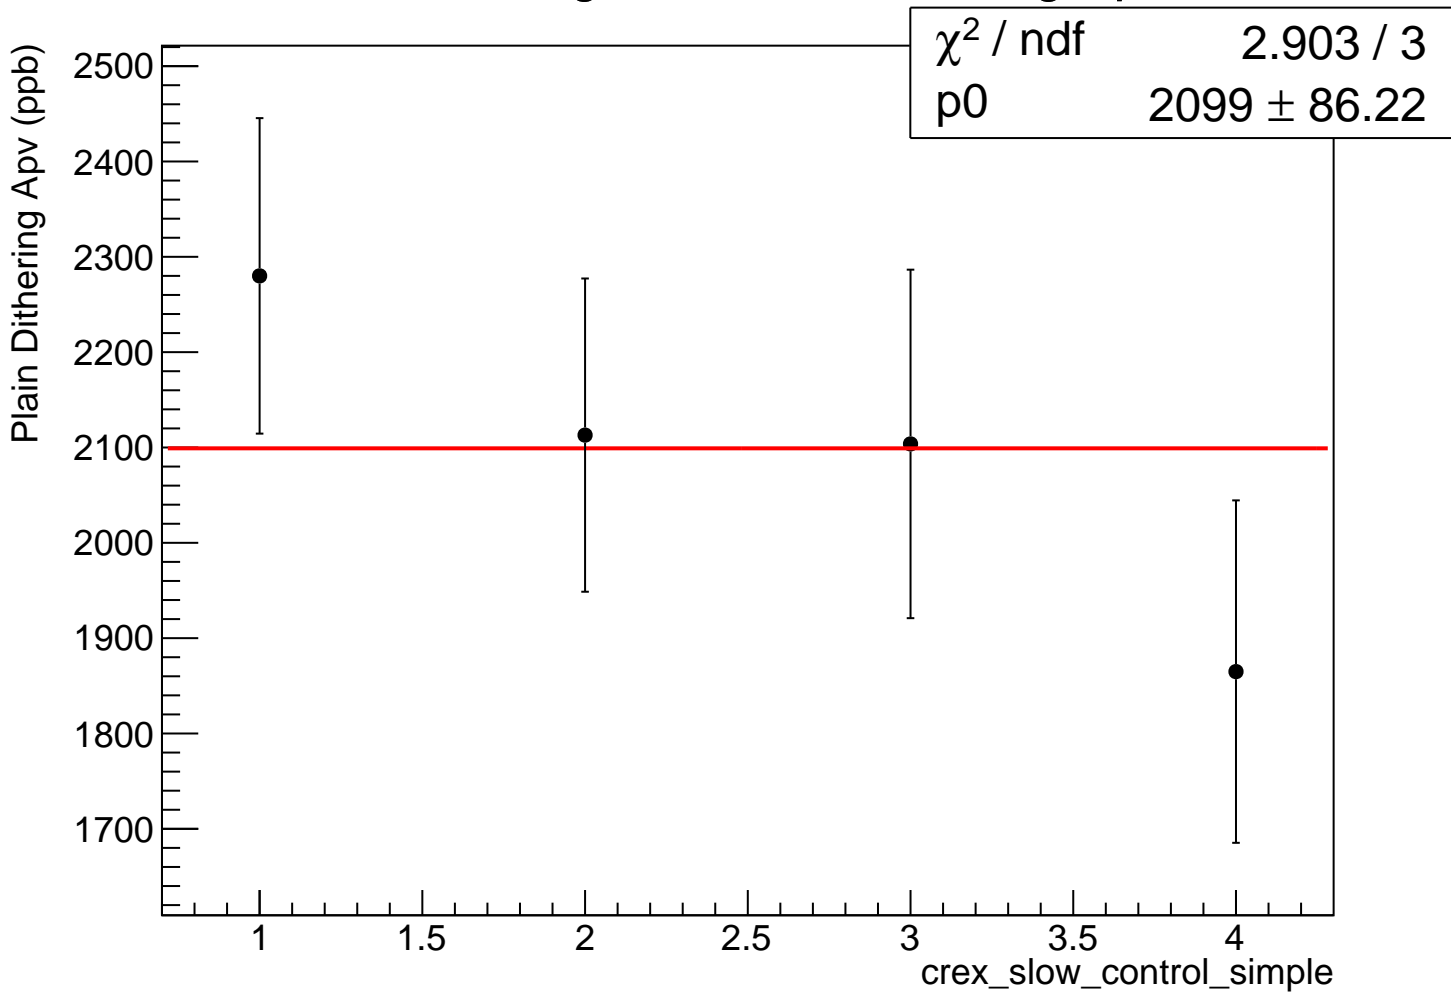

Maindet weighted avg, local errors - Plain Dithering Apv

Mean = 2099.1 +/- 86.2 ppb

Chi2 / NDOF = 2.9 / 3

Probability = 0.41

Maindet weighted mean, self pull - Plain Dithering Apv

Self weighted Plain Dithering Apv

Self weighted pull - Plain Dithering Apv

Self weighted pull

Entries	4
Mean	-0.02671 ± 0.4254
Std Dev	0.8508 ± 0.3008
Underflow	0
Overflow	0

Maindet weighted Plain Dithering Apv

Maindet weighted pull - Plain Dithering Apv

Equally weighted Plain Dithering Apv

Equally weighted pull - Plain Dithering Apv