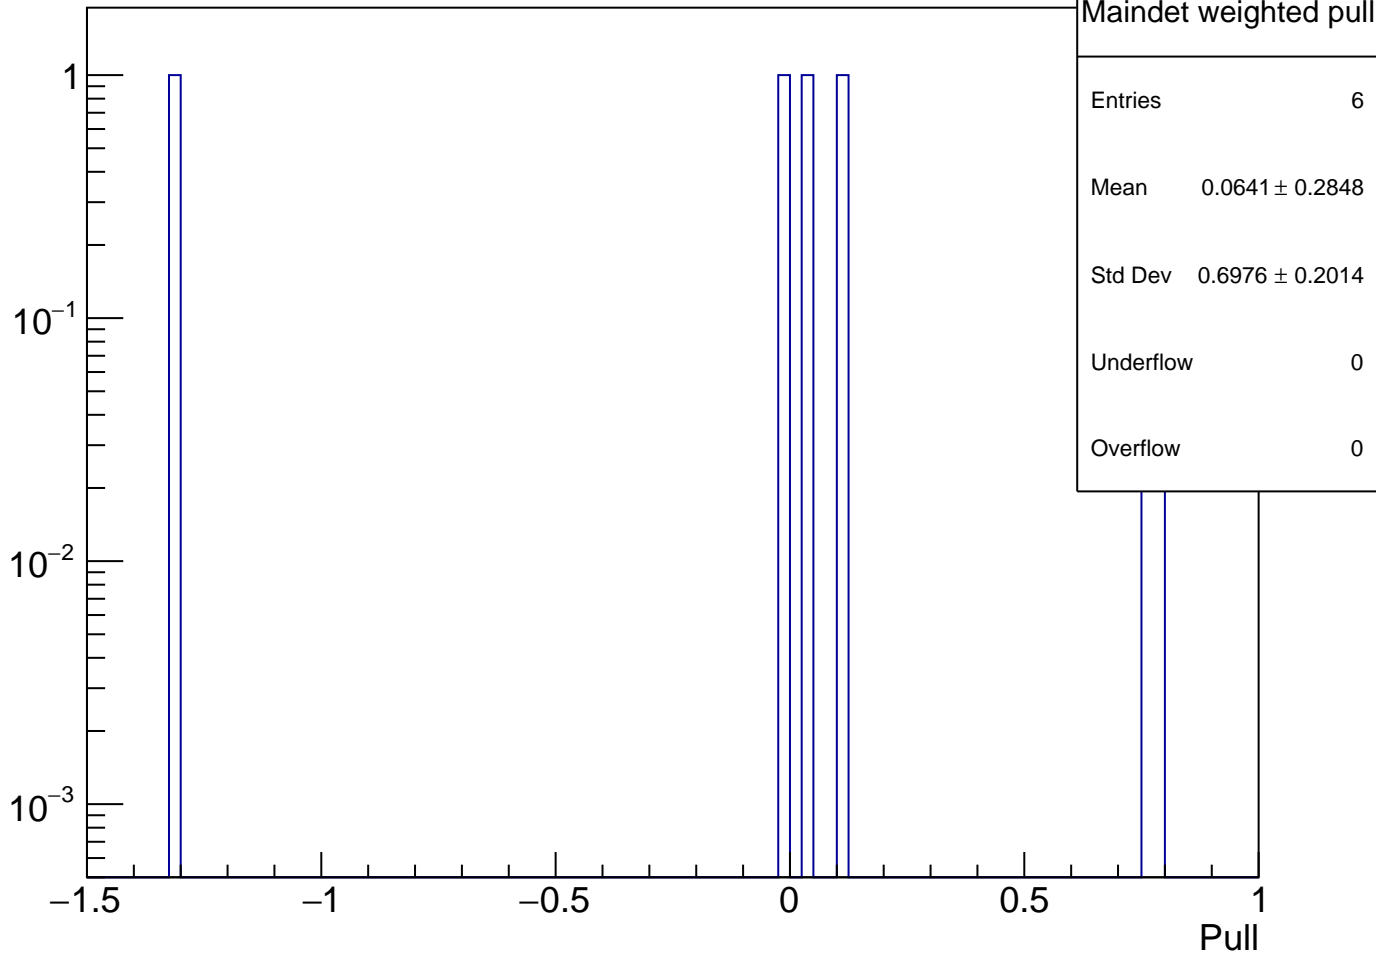

Maindet weighted avg, local errors - Plain Dithering Apv

Mean = 2099.1 +- 86.2 ppb

Chi2 / NDOF = 2.9 / 5

Probability = 0.71

Maindet weighted mean, self pull - Plain Dithering Apv

Self weighted Plain Dithering Apv

Self weighted pull - Plain Dithering Apv

Maindet weighted Plain Dithering Apv

Maindet weighted pull - Plain Dithering Apv

Equally weighted Plain Dithering Apv

Equally weighted pull - Plain Dithering Apv