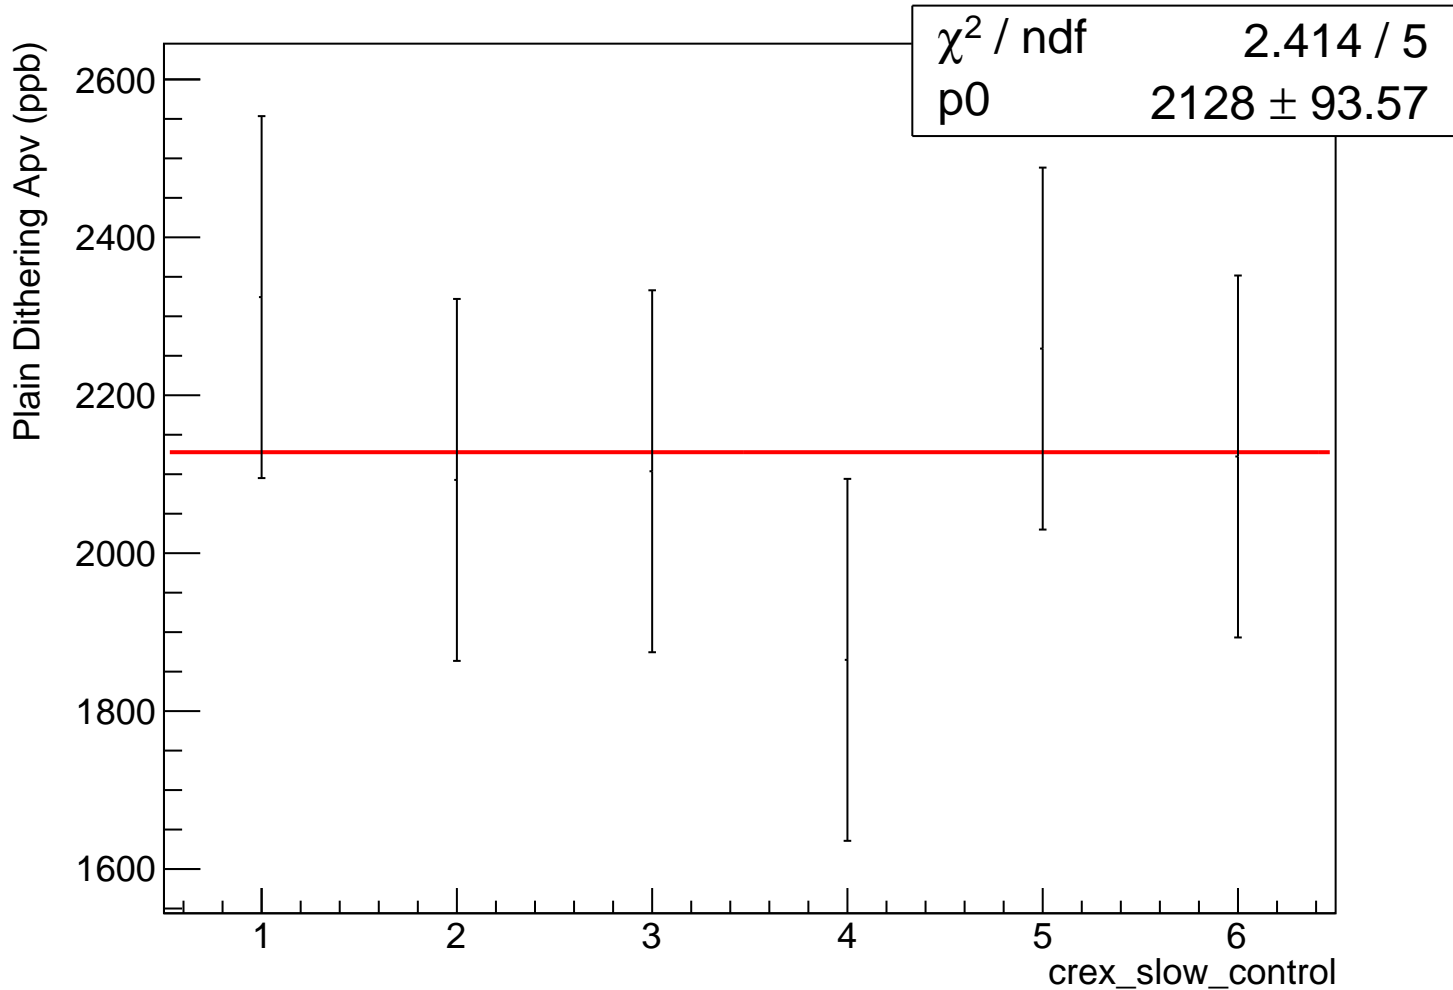

Maindet weighted avg, local errors - Plain Dithering Apv

Mean = 2099.1 +- 86.2 ppb

Chi2 / NDOF = 2.9 / 5

Probability = 0.71

Maindet weighted mean, self pull - Plain Dithering Apv

Self weighted Plain Dithering Apv

Self weighted pull - Plain Dithering Apv

Maindet weighted Plain Dithering Apv

Maindet weighted pull - Plain Dithering Apv

Equally weighted Plain Dithering Apv

Equally weighted pull - Plain Dithering Apv