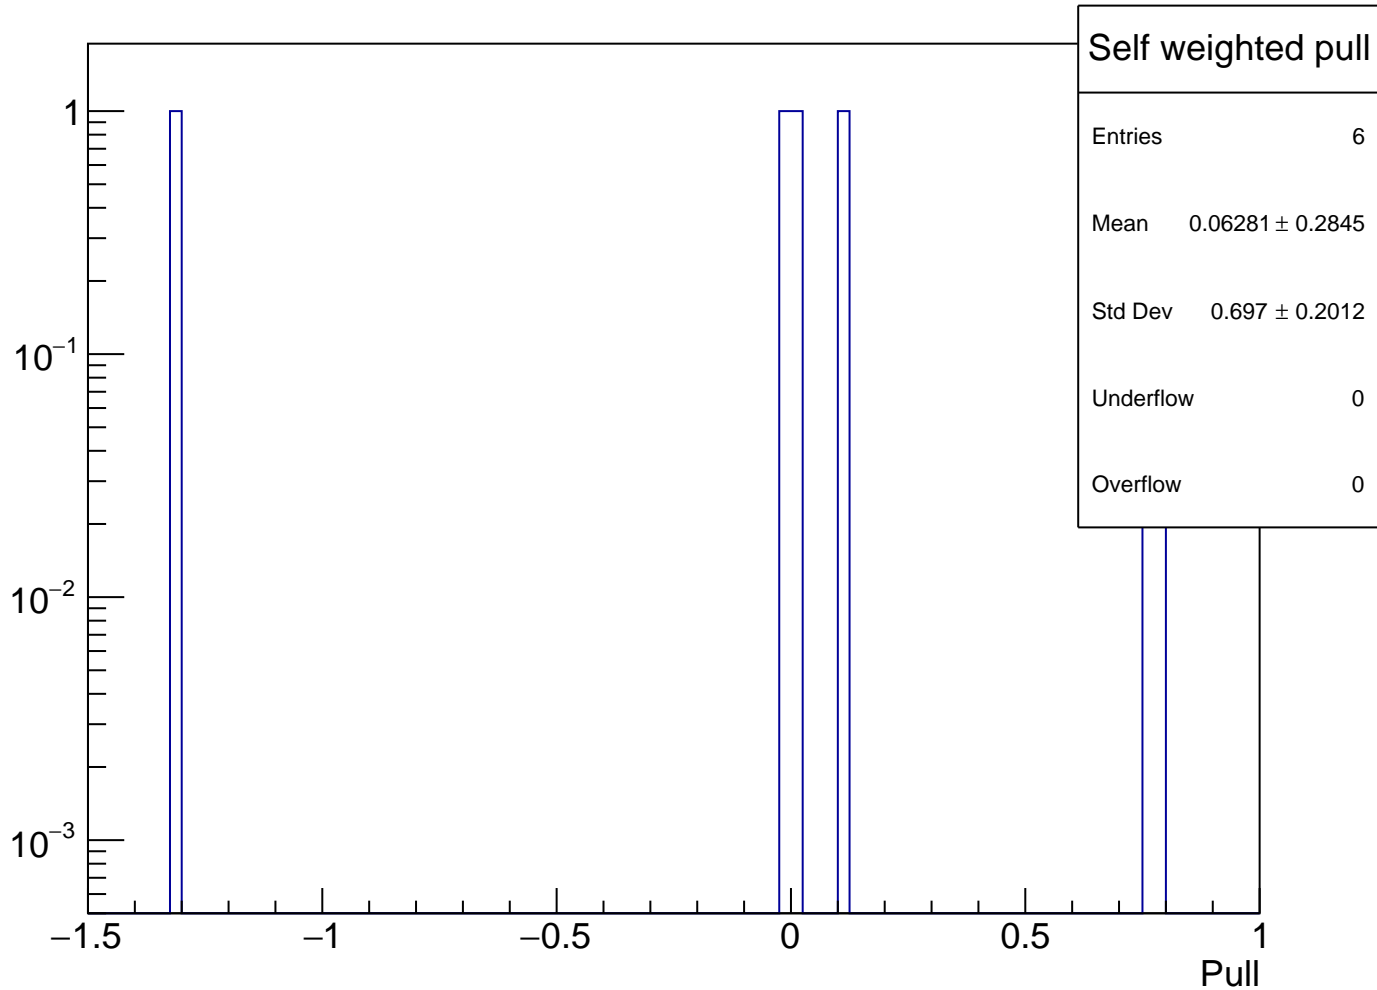

Maindet weighted avg, local errors - Plain Dithering Apv

Mean = 2099.1 +- 86.2 ppb

Chi2 / NDOF = 2.9 / 5

Probability = 0.71

Maindet weighted mean, self pull - Plain Dithering Apv

Self weighted Plain Dithering Apv

Self weighted pull - Plain Dithering Apv

Maindet weighted Plain Dithering Apv

Maindet weighted pull - Plain Dithering Apv

Equally weighted Plain Dithering Apv

Equally weighted pull - Plain Dithering Apv