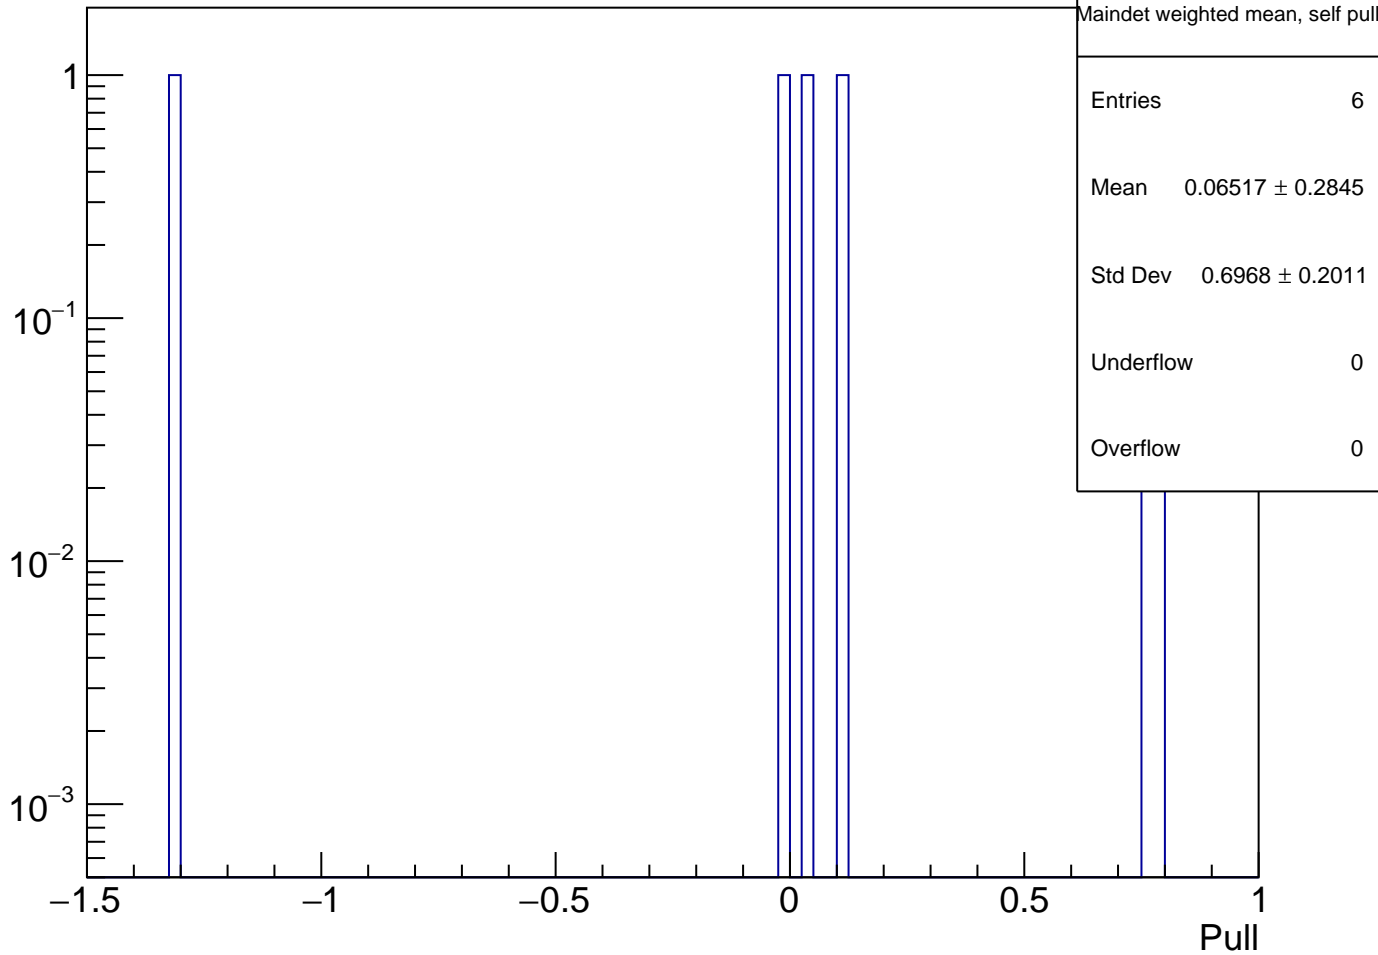

Maindet weighted avg, local errors - Plain Dithering Apv

Mean = 2099.1 +- 86.2 ppb

Chi2 / NDOF = 2.9 / 5

Probability = 0.71

Maindet weighted mean, self pull - Plain Dithering Apv

Self weighted Plain Dithering Apv

Self weighted pull - Plain Dithering Apv

Maindet weighted Plain Dithering Apv

Maindet weighted pull - Plain Dithering Apv

Equally weighted Plain Dithering Apv

Equally weighted pull - Plain Dithering Apv