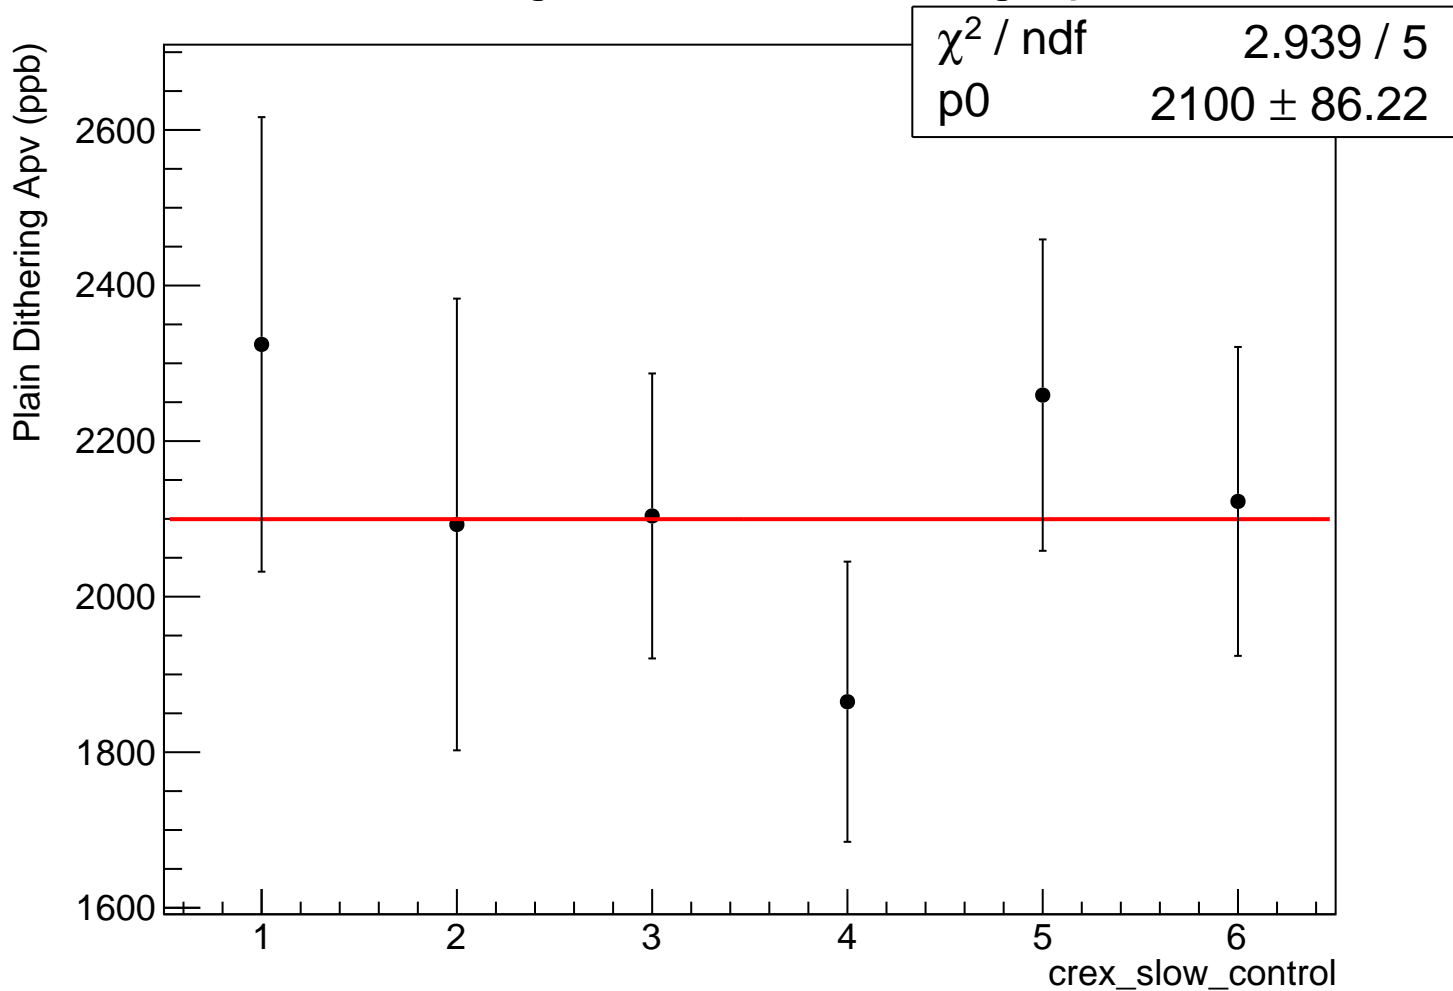

Maindet weighted avg, local errors - Plain Dithering Apv

Mean = 2099.1 +- 86.2 ppb

Chi2 / NDOF = 2.9 / 5

Probability = 0.71

Maindet weighted mean, self pull - Plain Dithering Apv

Self weighted Plain Dithering Apv

Self weighted pull - Plain Dithering Apv

Maindet weighted Plain Dithering Apv

Maindet weighted pull - Plain Dithering Apv

Equally weighted Plain Dithering Apv

Equally weighted pull - Plain Dithering Apv