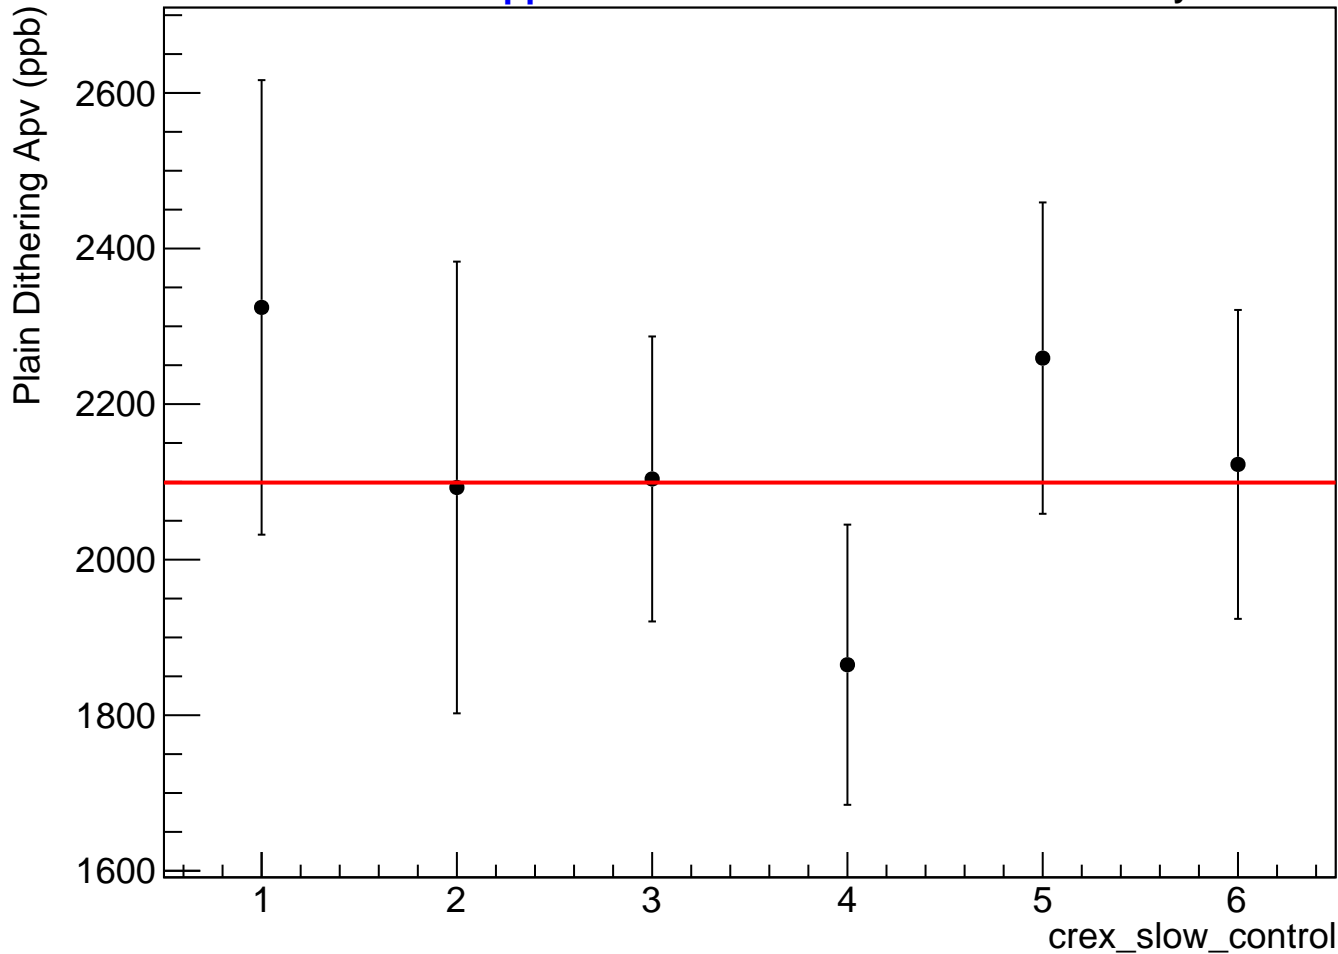

Maindet weighted avg, local errors - Plain Dithering Apv

Mean = 2099.1 +- 86.2 ppb

Chi2 / NDOF = 2.9 / 5

Probability = 0.71

Maindet weighted mean, self pull - Plain Dithering Apv

Self weighted Plain Dithering Apv

Self weighted pull - Plain Dithering Apv

Maindet weighted Plain Dithering Apv

Maindet weighted pull - Plain Dithering Apv

Equally weighted Plain Dithering Apv

Equally weighted pull - Plain Dithering Apv