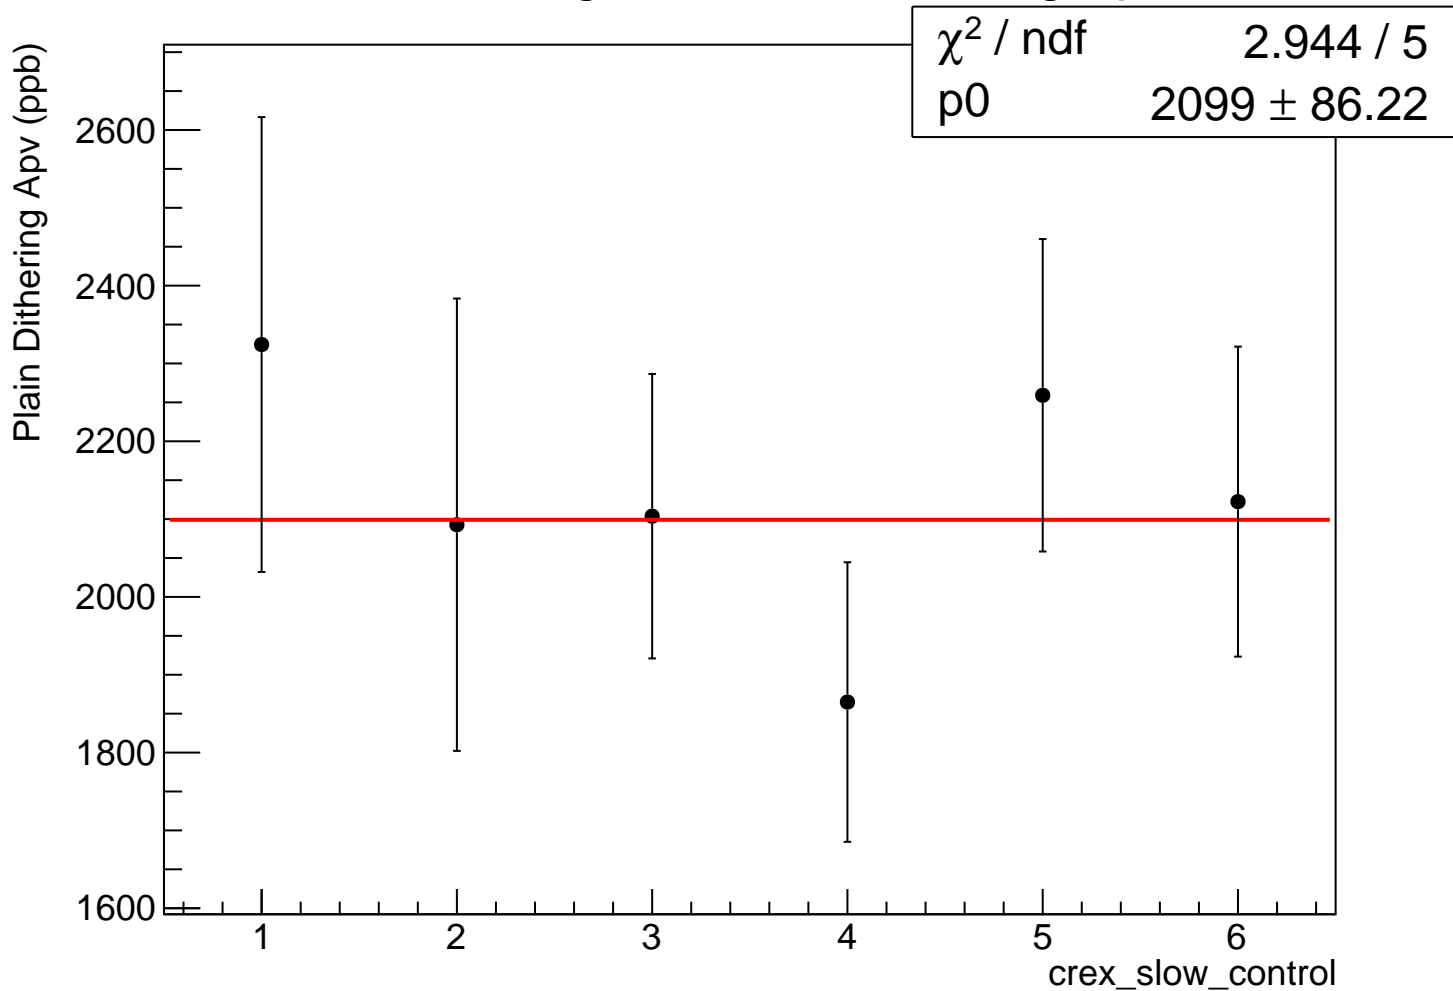

Maindet weighted avg, local errors - Plain Dithering Apv

Mean = 2099.1 +- 86.2 ppb

Chi2 / NDOF = 2.9 / 5

Probability = 0.71

Maindet weighted mean, self pull - Plain Dithering Apv

Self weighted Plain Dithering Apv

Self weighted pull - Plain Dithering Apv

Maindet weighted Plain Dithering Apv

Maindet weighted pull - Plain Dithering Apv

Equally weighted Plain Dithering Apv

Equally weighted pull - Plain Dithering Apv