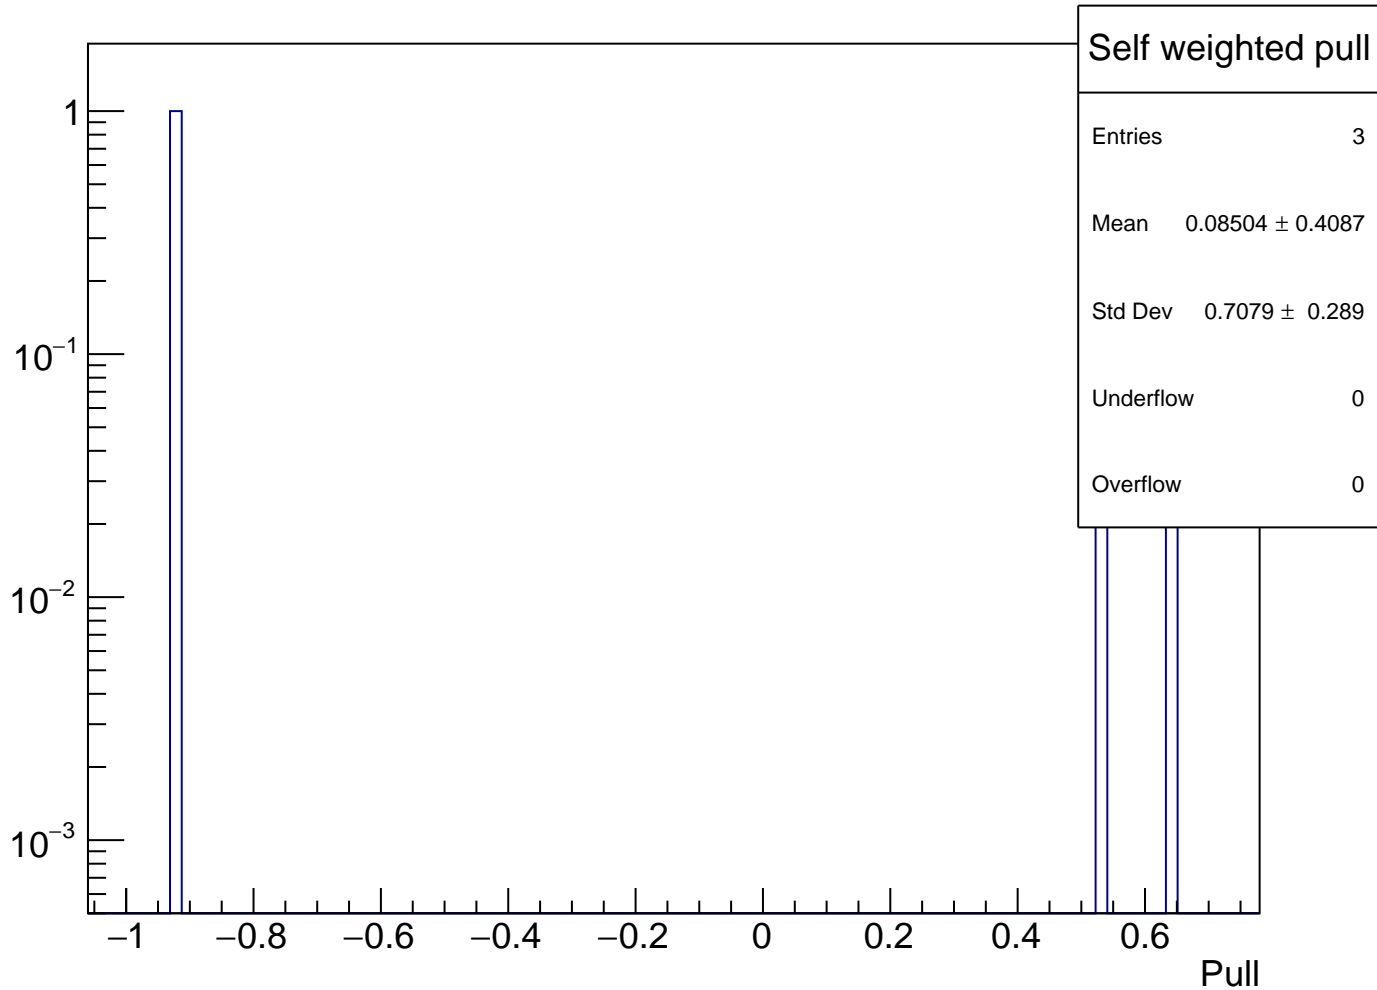

Maindet weighted avg, local errors - Plain Dithering Apv

Mean = 2099.1 +- 86.2 ppb

Chi2 / NDOF = 1.5 / 2

Probability = 0.47

Maindet weighted mean, self pull - Plain Dithering Apv

Self weighted Plain Dithering Apv

Self weighted pull - Plain Dithering Apv

Maindet weighted Plain Dithering Apv

Maindet weighted pull - Plain Dithering Apv

Equally weighted Plain Dithering Apv

Equally weighted pull - Plain Dithering Apv