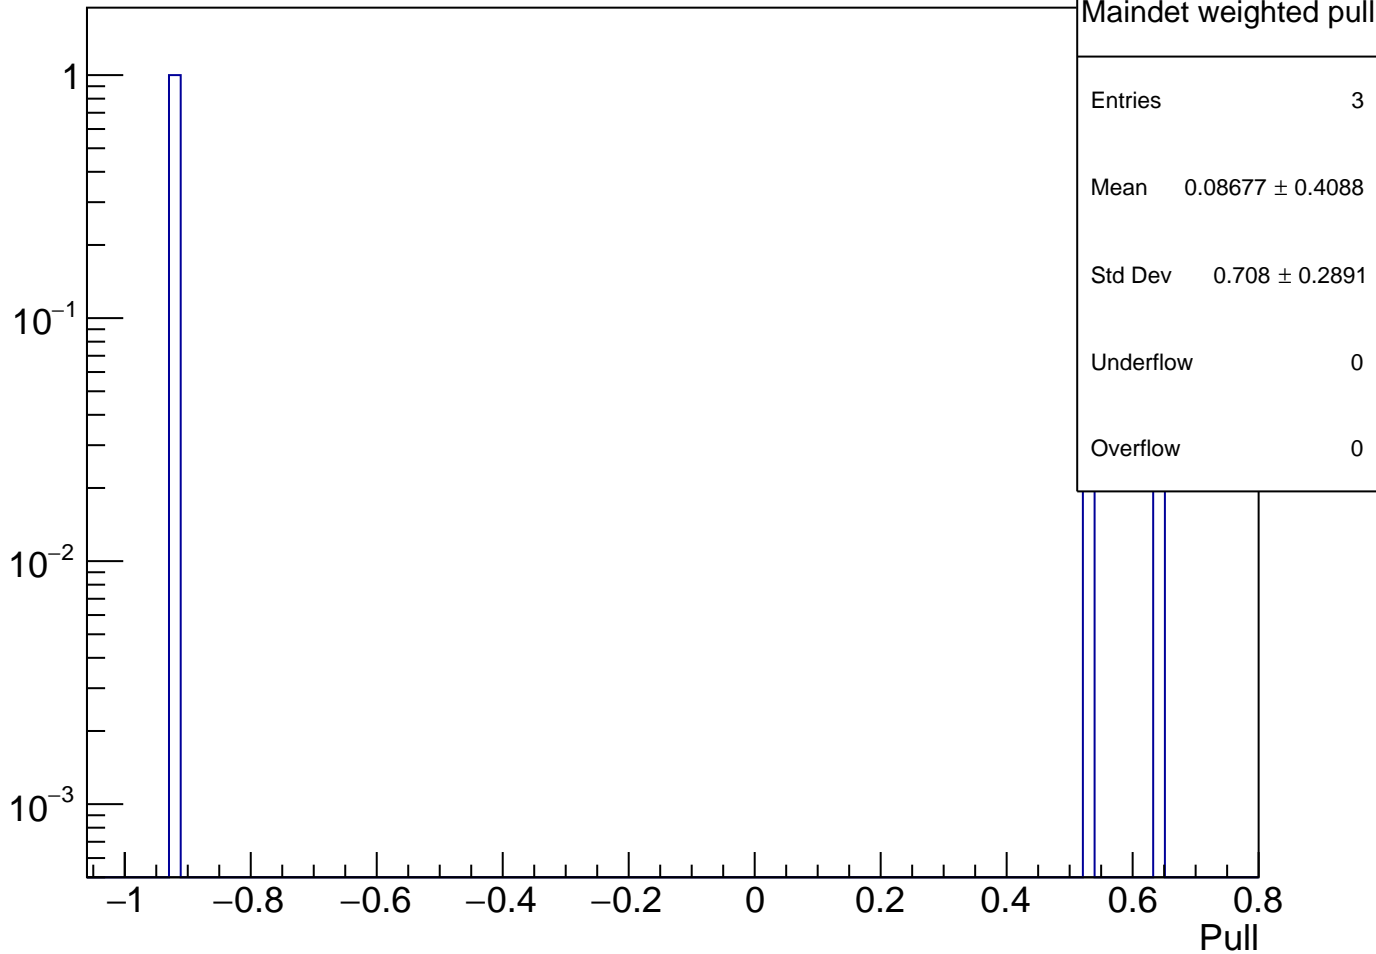

Maindet weighted avg, local errors - Plain Dithering Apv

Mean = 2099.1 +- 86.2 ppb

Chi2 / NDOF = 1.5 / 2

Probability = 0.47

Maindet weighted mean, self pull - Plain Dithering Apv

Self weighted Plain Dithering Apv

Self weighted pull - Plain Dithering Apv

Maindet weighted Plain Dithering Apv

Maindet weighted pull - Plain Dithering Apv

Equally weighted Plain Dithering Apv

Equally weighted pull - Plain Dithering Apv