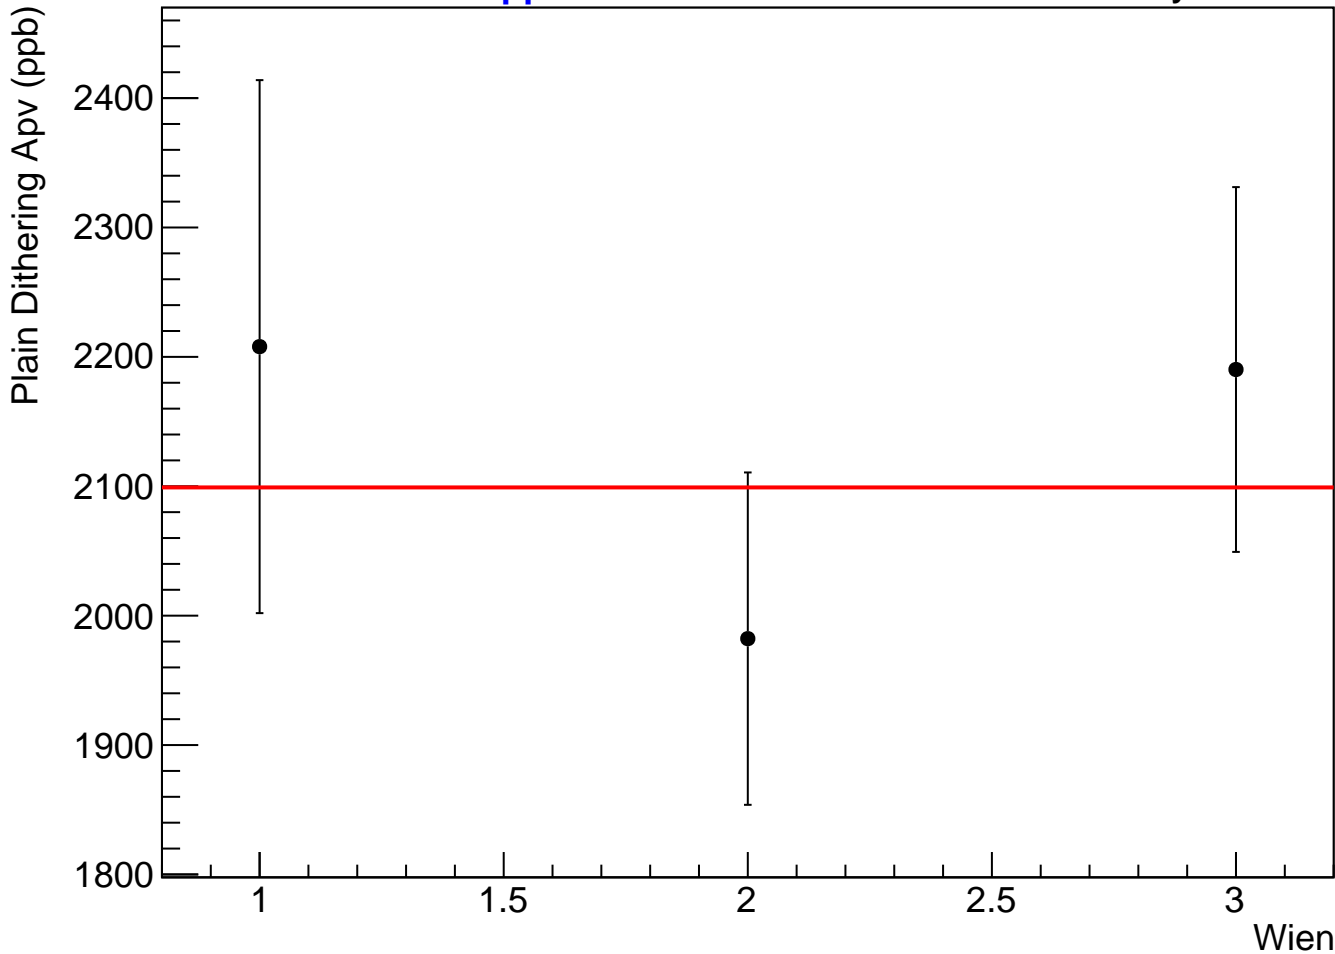

Maindet weighted avg, local errors - Plain Dithering Apv

Mean = 2099.1 +- 86.2 ppb

Chi2 / NDOF = 1.5 / 2

Probability = 0.47

Maindet weighted mean, self pull - Plain Dithering Apv

Self weighted Plain Dithering Apv

Self weighted pull - Plain Dithering Apv

Maindet weighted Plain Dithering Apv

Maindet weighted pull - Plain Dithering Apv

Equally weighted Plain Dithering Apv

Equally weighted pull - Plain Dithering Apv