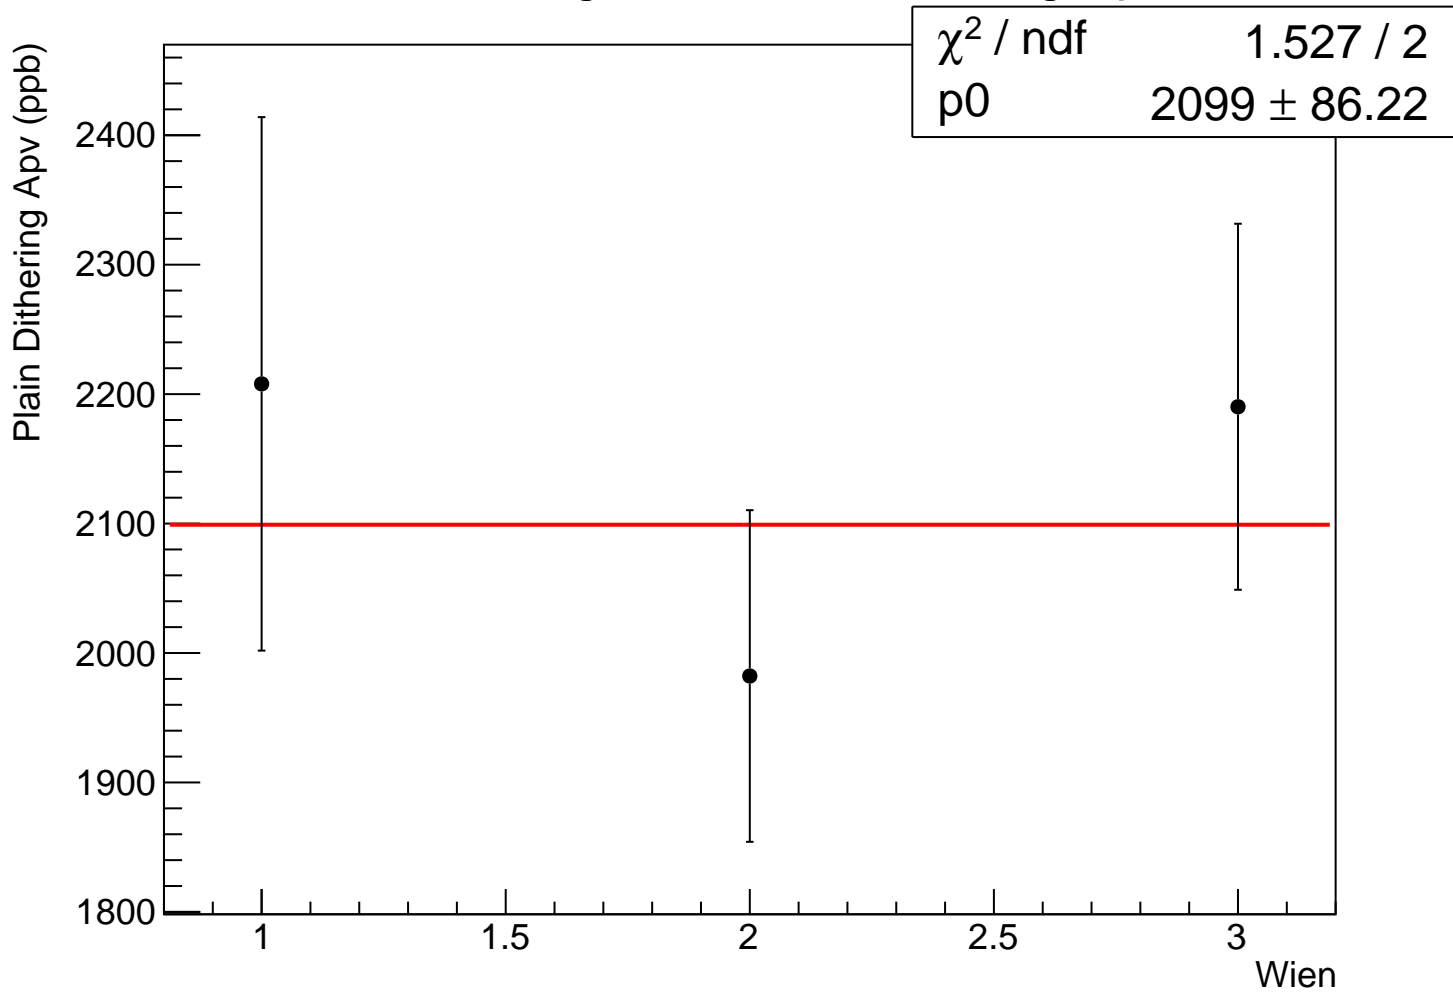

Maindet weighted avg, local errors - Plain Dithering Apv

Mean = 2099.1 +- 86.2 ppb

Chi2 / NDOF = 1.5 / 2

Probability = 0.47

Maindet weighted mean, self pull - Plain Dithering Apv

Self weighted Plain Dithering Apv

Self weighted pull - Plain Dithering Apv

Maindet weighted Plain Dithering Apv

Maindet weighted pull - Plain Dithering Apv

Equally weighted Plain Dithering Apv

Equally weighted pull - Plain Dithering Apv