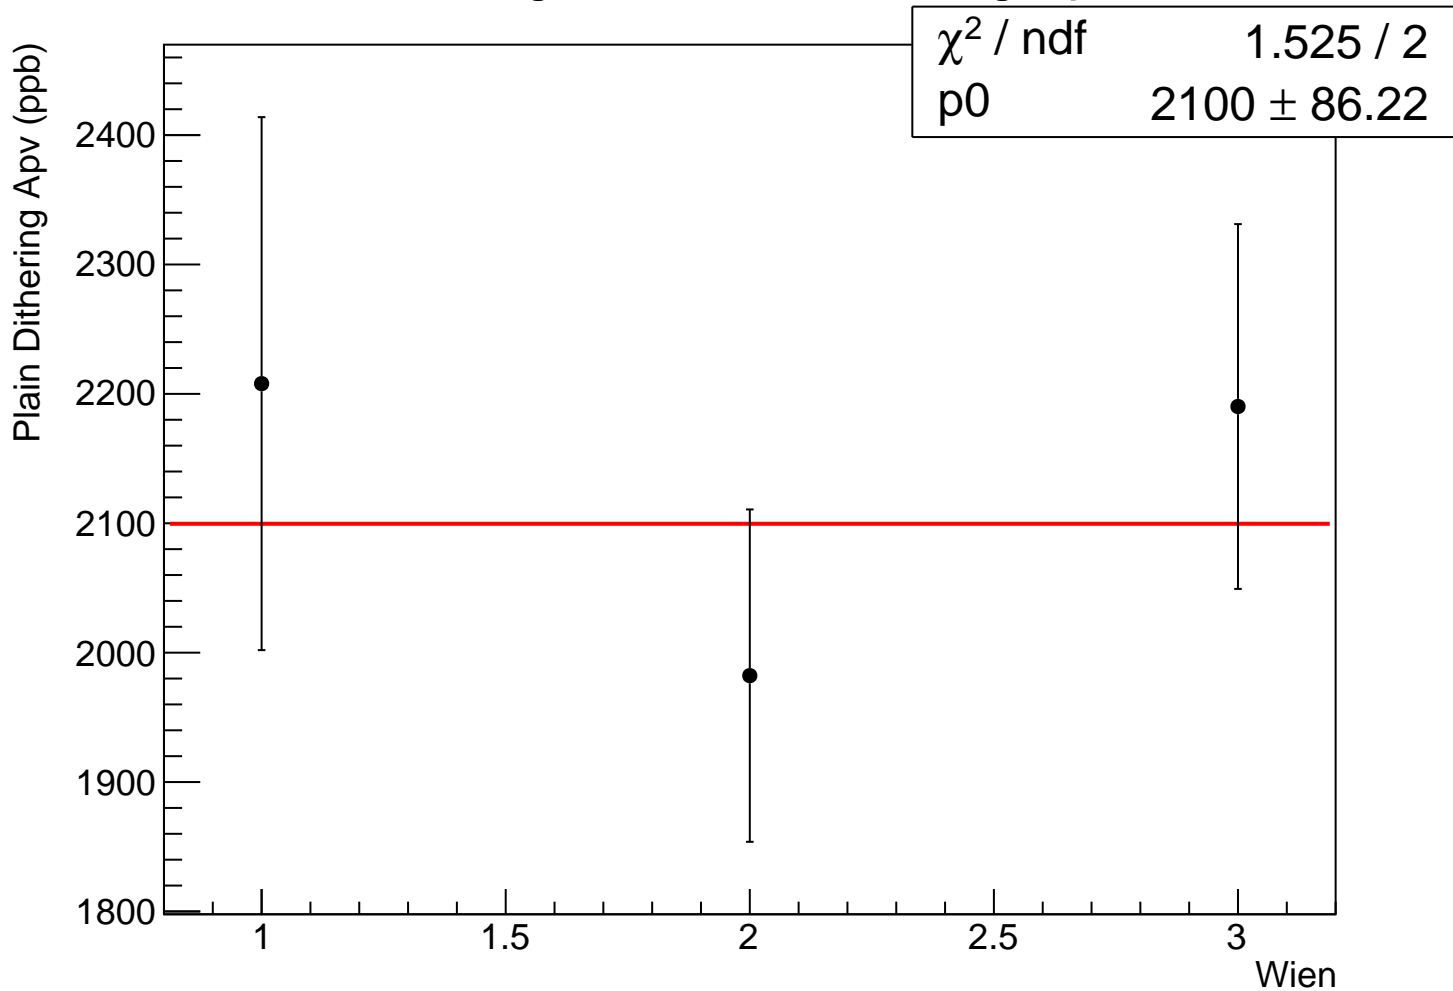

Maindet weighted avg, local errors - Plain Dithering Apv

Mean = 2099.1 +- 86.2 ppb

Chi2 / NDOF = 1.5 / 2

Probability = 0.47

Maindet weighted mean, self pull - Plain Dithering Apv

Self weighted Plain Dithering Apv

Self weighted pull - Plain Dithering Apv

Maindet weighted Plain Dithering Apv

Maindet weighted pull - Plain Dithering Apv

Equally weighted Plain Dithering Apv

Equally weighted pull - Plain Dithering Apv