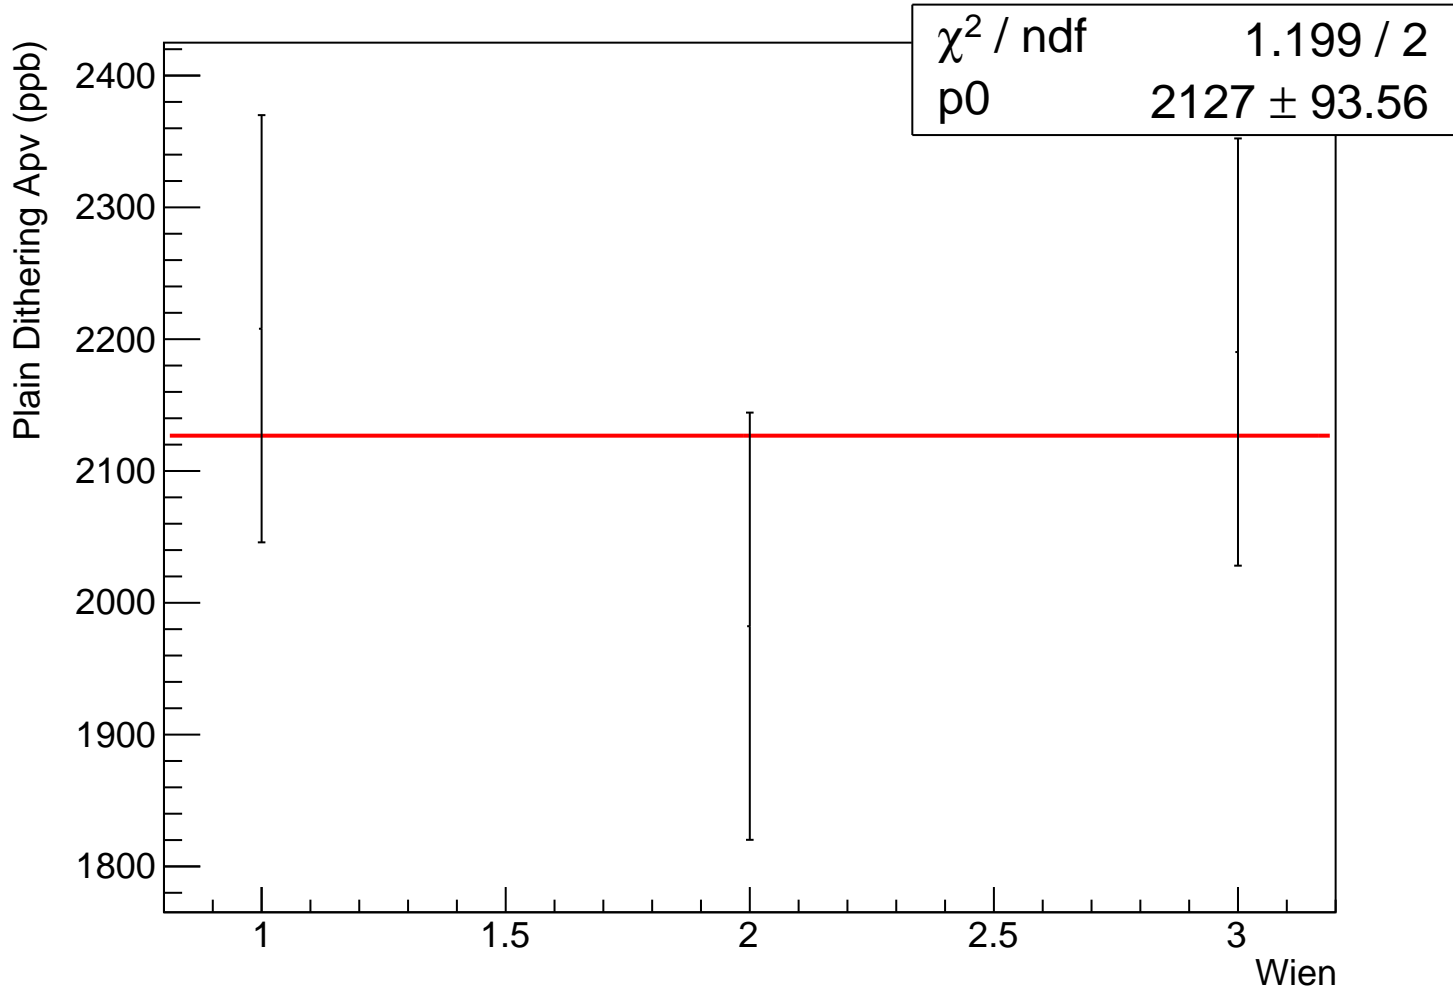

Maindet weighted avg, local errors - Plain Dithering Apv

Mean = 2099.1 +- 86.2 ppb

Chi2 / NDOF = 1.5 / 2

Probability = 0.47

Maindet weighted mean, self pull - Plain Dithering Apv

Self weighted Plain Dithering Apv

Self weighted pull - Plain Dithering Apv

Maindet weighted Plain Dithering Apv

Maindet weighted pull - Plain Dithering Apv

Equally weighted Plain Dithering Apv

Equally weighted pull - Plain Dithering Apv