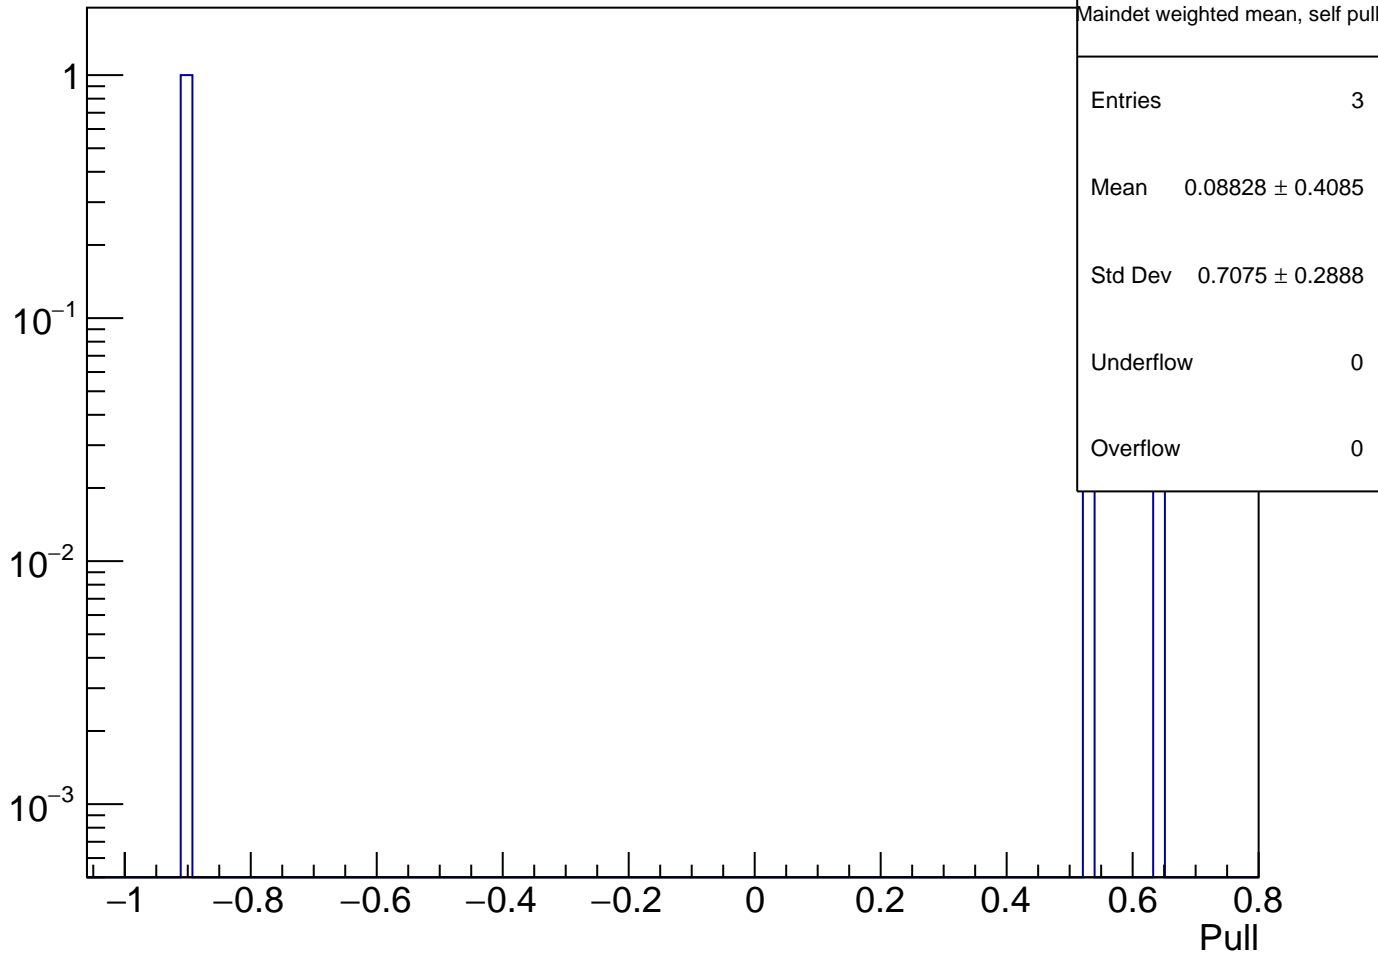

Maindet weighted avg, local errors - Plain Dithering Apv

Mean = 2099.1 +- 86.2 ppb

Chi2 / NDOF = 1.5 / 2

Probability = 0.47

Maindet weighted mean, self pull - Plain Dithering Apv

Self weighted Plain Dithering Apv

Self weighted pull - Plain Dithering Apv

Maindet weighted Plain Dithering Apv

Maindet weighted pull - Plain Dithering Apv

Equally weighted Plain Dithering Apv

Equally weighted pull - Plain Dithering Apv