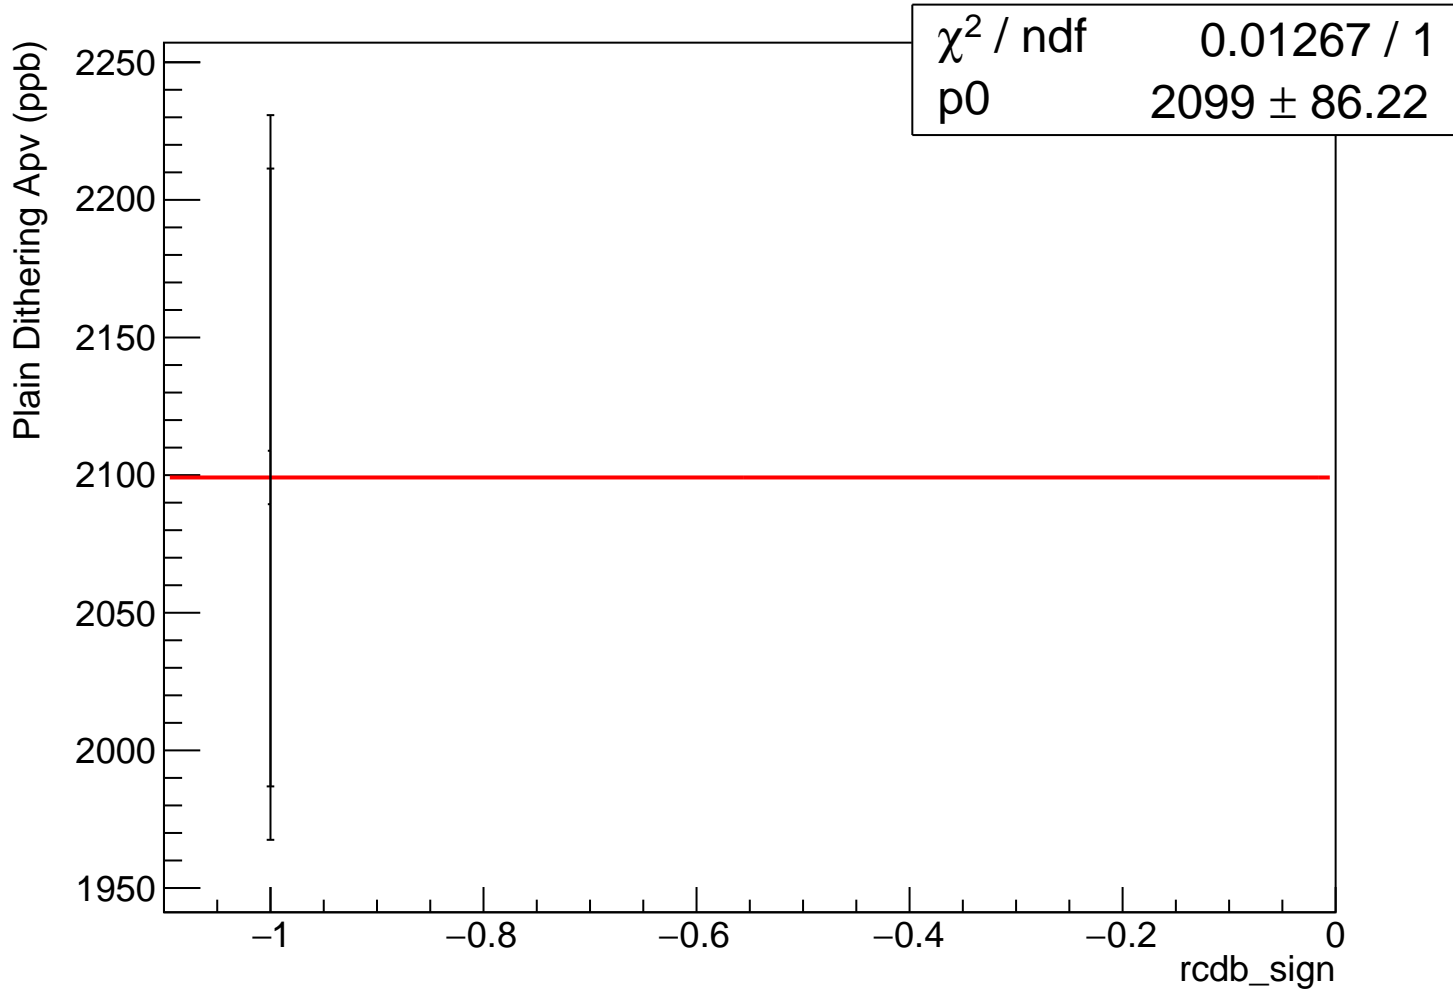

Self weighted pull - Plain Dithering Apv

Self weighted pull

Entries	2
Mean	0.0001411 ± 0.05628
Std Dev	0.0796 ± 0.0398
Underflow	0
Overflow	0

Maindet weighted Plain Dithering Apv

Maindet weighted pull - Plain Dithering Apv

Equally weighted Plain Dithering Apv

Equally weighted pull - Plain Dithering Apv

Equally weighted pull	
Entries	2
Mean	-2.539e-06 ± 0.05628
Std Dev	0.0796 ± 0.0398
Underflow	0
Overflow	0