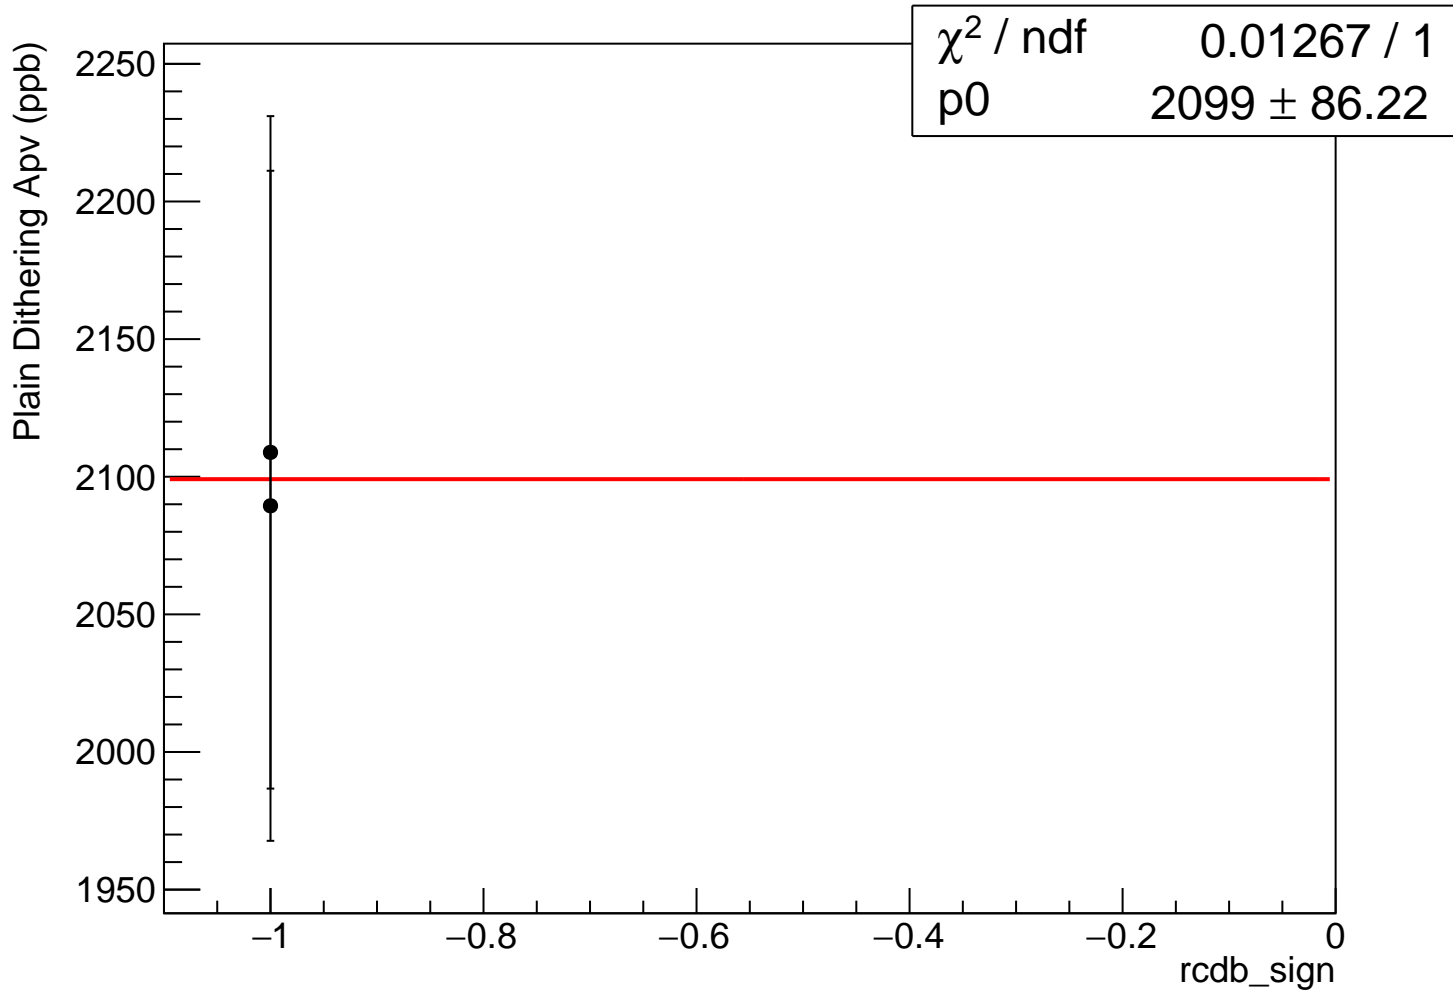

Maindet weighted avg, local errors - Plain Dithering Apv

Mean = 2099.1 +- 86.2 ppb

Chi2 / NDOF = 0.0 / 1

Probability = 0.91

Maindet weighted mean, self pull - Plain Dithering Apv

Self weighted Plain Dithering Apv

Self weighted pull - Plain Dithering Apv

Self weighted pull

Entries	2
Mean	0.0001411 ± 0.05628
Std Dev	0.0796 ± 0.0398
Underflow	0
Overflow	0

Maindet weighted Plain Dithering Apv

Maindet weighted pull - Plain Dithering Apv

Equally weighted Plain Dithering Apv

Equally weighted pull - Plain Dithering Apv

Equally weighted pull	
Entries	2
Mean	-2.539e-06 ± 0.05628
Std Dev	0.0796 ± 0.0398
Underflow	0
Overflow	0