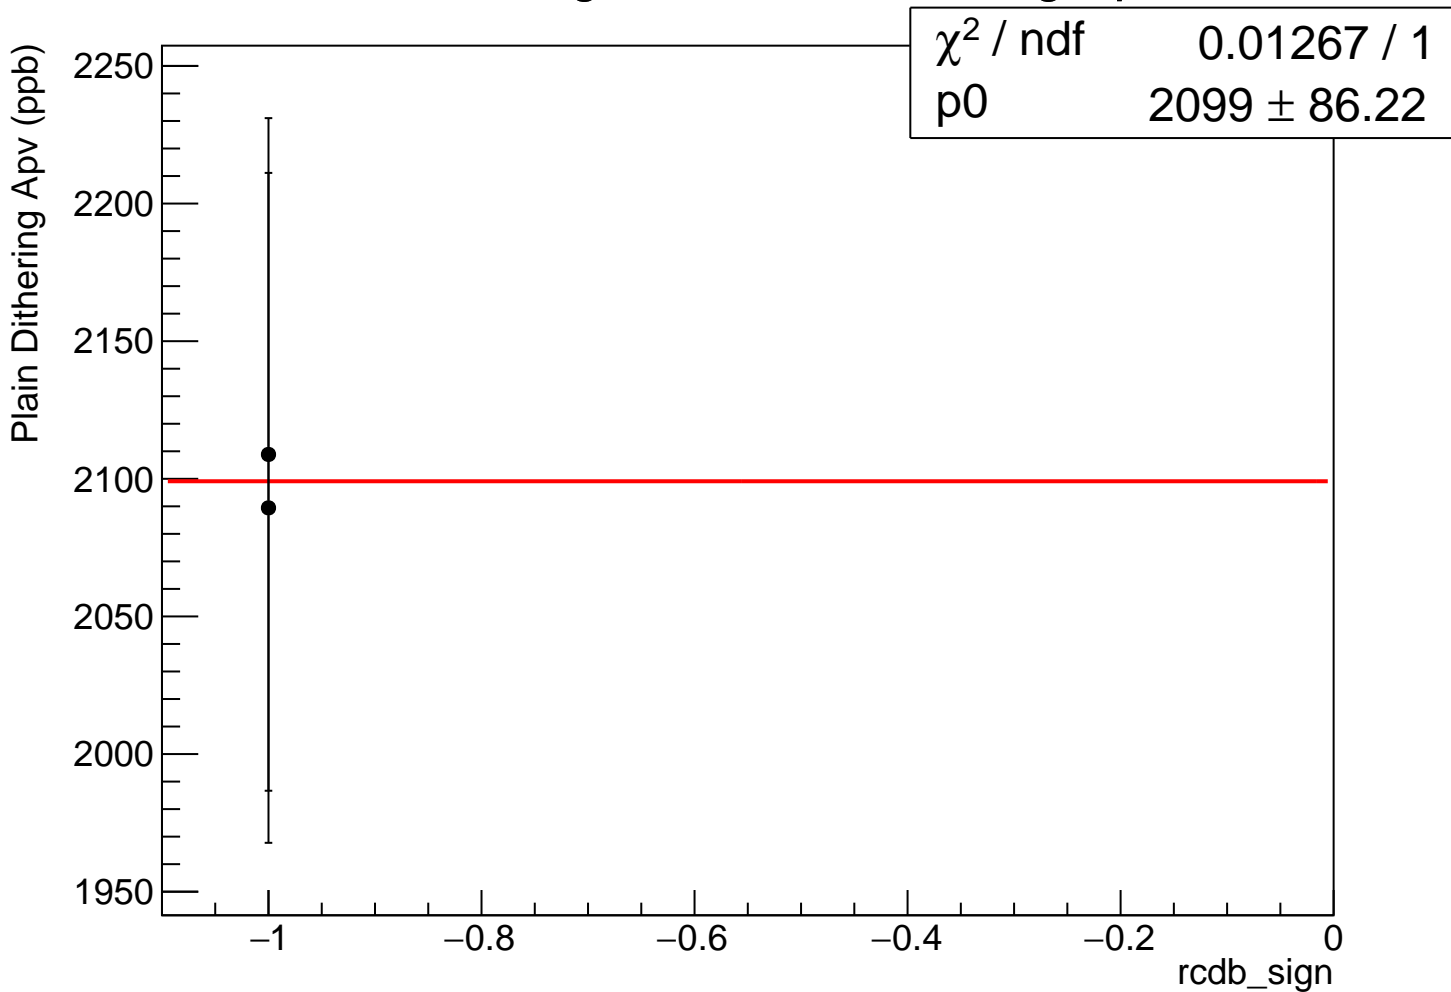

Maindet weighted avg, local errors - Plain Dithering Apv

Mean = 2099.1 +- 86.2 ppb

Chi2 / NDOF = 0.0 / 1

Probability = 0.91

Maindet weighted mean, self pull - Plain Dithering Apv

Self weighted Plain Dithering Apv

Self weighted pull - Plain Dithering Apv

Self weighted pull

Entries	2
Mean	0.0001411 ± 0.05628
Std Dev	0.0796 ± 0.0398
Underflow	0
Overflow	0

Maindet weighted Plain Dithering Apv

Maindet weighted pull - Plain Dithering Apv

Equally weighted Plain Dithering Apv

Equally weighted pull - Plain Dithering Apv

Equally weighted pull	
Entries	2
Mean	-2.539e-06 ± 0.05628
Std Dev	0.0796 ± 0.0398
Underflow	0
Overflow	0