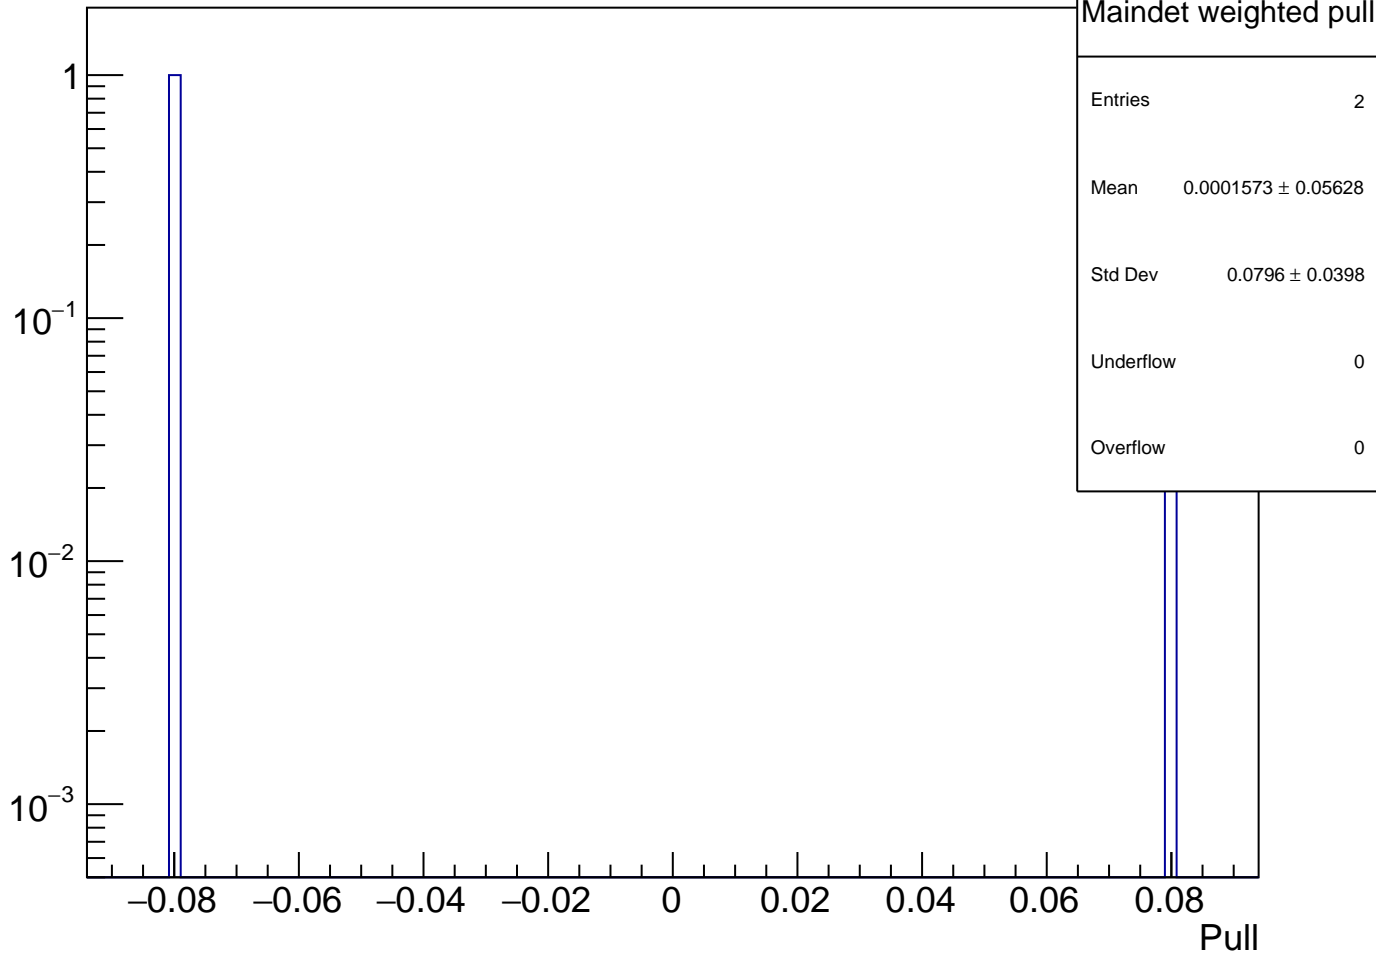

Self weighted pull - Plain Dithering Apv

Self weighted pull

Entries	2
Mean	0.0001411 ± 0.05628
Std Dev	0.0796 ± 0.0398
Underflow	0
Overflow	0

Maindet weighted Plain Dithering Apv

Maindet weighted pull - Plain Dithering Apv

Equally weighted Plain Dithering Apv

Equally weighted pull - Plain Dithering Apv

Equally weighted pull	
Entries	2
Mean	-2.539e-06 ± 0.05628
Std Dev	0.0796 ± 0.0398
Underflow	0
Overflow	0