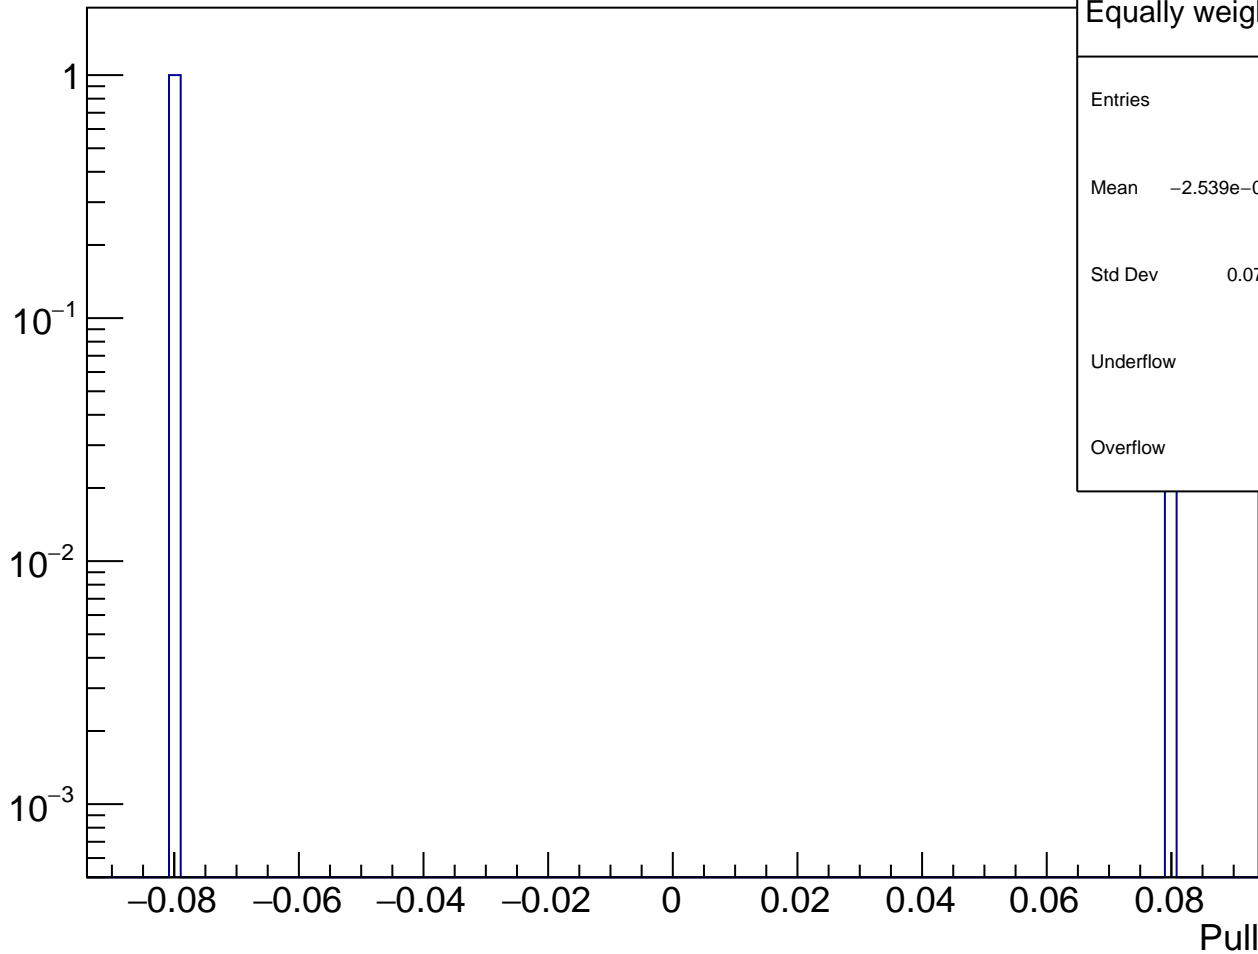

Self weighted pull - Plain Dithering Apv

Self weighted pull

Entries	2
Mean	0.0001411 ± 0.05628
Std Dev	0.0796 ± 0.0398
Underflow	0
Overflow	0

Maindet weighted Plain Dithering Apv

Maindet weighted pull - Plain Dithering Apv

Equally weighted Plain Dithering Apv

Equally weighted pull - Plain Dithering Apv

Equally weighted pull	
Entries	2
Mean	-2.539e-06 ± 0.05628
Std Dev	0.0796 ± 0.0398
Underflow	0
Overflow	0