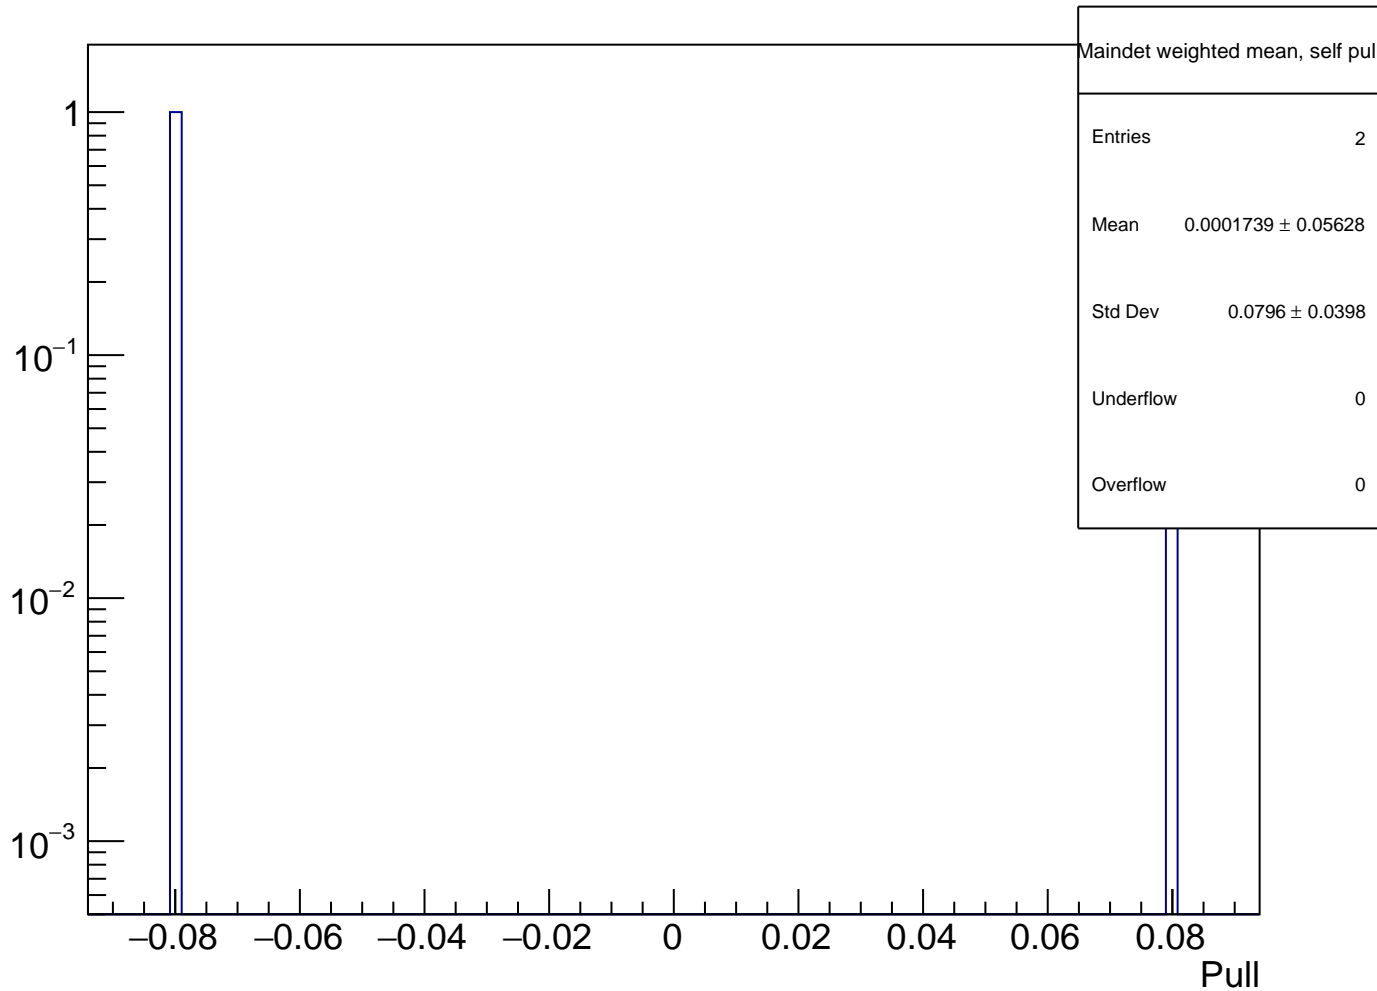

Maindet weighted avg, local errors - Plain Dithering Apv

Mean = 2099.1 +- 86.2 ppb

Chi2 / NDOF = 0.0 / 1

Probability = 0.91

Maindet weighted mean, self pull - Plain Dithering Apv

Self weighted Plain Dithering Apv

Self weighted pull - Plain Dithering Apv

Self weighted pull

Entries	2
Mean	0.0001411 ± 0.05628
Std Dev	0.0796 ± 0.0398
Underflow	0
Overflow	0

Maindet weighted Plain Dithering Apv

Maindet weighted pull - Plain Dithering Apv

Equally weighted Plain Dithering Apv

Equally weighted pull - Plain Dithering Apv

Equally weighted pull	
Entries	2
Mean	-2.539e-06 ± 0.05628
Std Dev	0.0796 ± 0.0398
Underflow	0
Overflow	0