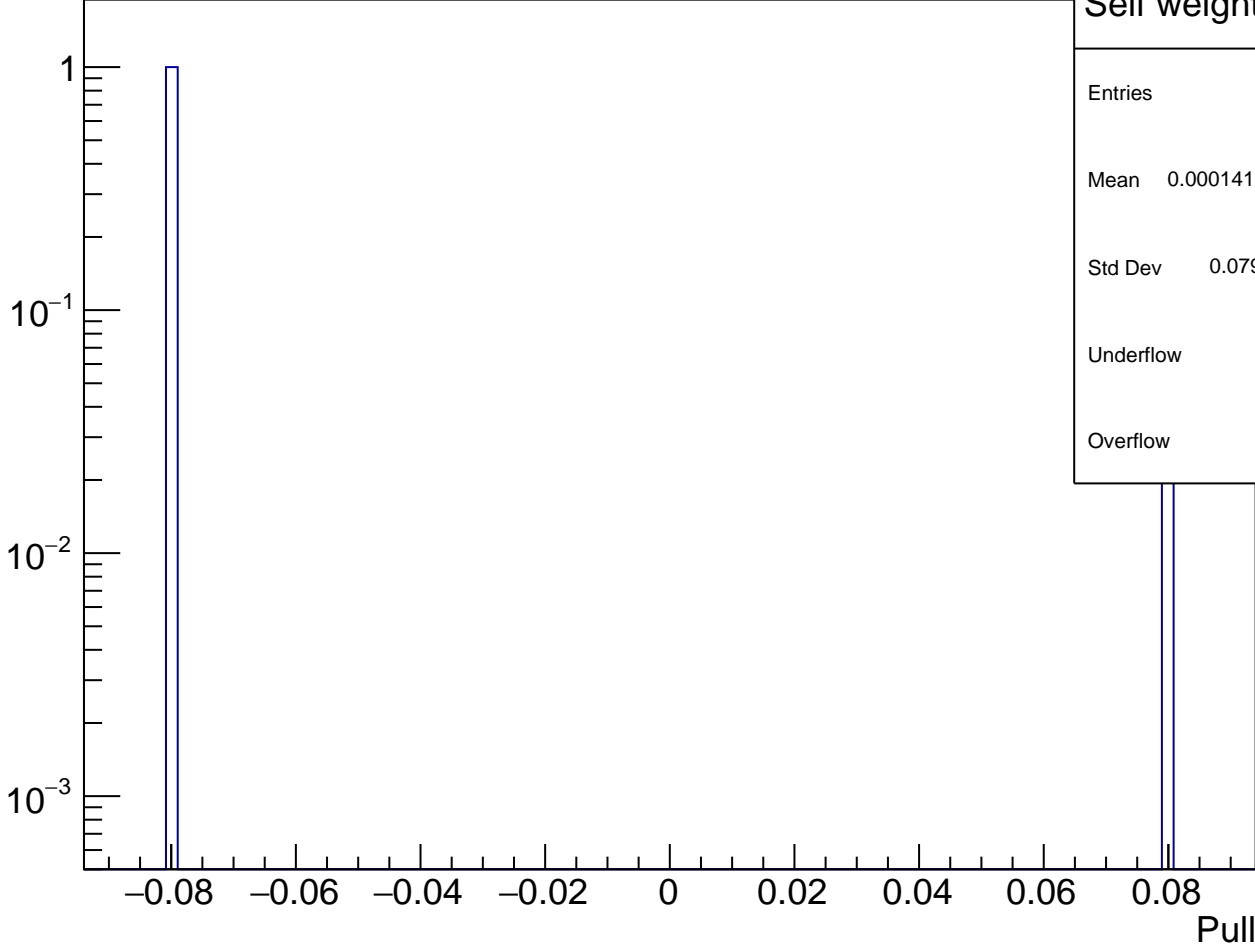

Maindet weighted avg, local errors - Plain Dithering Apv

Mean = 2099.1 +- 86.2 ppb

Chi2 / NDOF = 0.0 / 1

Probability = 0.91

Maindet weighted mean, self pull - Plain Dithering Apv

Self weighted Plain Dithering Apv

Self weighted pull - Plain Dithering Apv

Self weighted pull

Entries	2
Mean	0.0001411 ± 0.05628
Std Dev	0.0796 ± 0.0398
Underflow	0
Overflow	0

Maindet weighted Plain Dithering Apv

Maindet weighted pull - Plain Dithering Apv

Equally weighted Plain Dithering Apv

Equally weighted pull - Plain Dithering Apv

Equally weighted pull	
Entries	2
Mean	-2.539e-06 ± 0.05628
Std Dev	0.0796 ± 0.0398
Underflow	0
Overflow	0