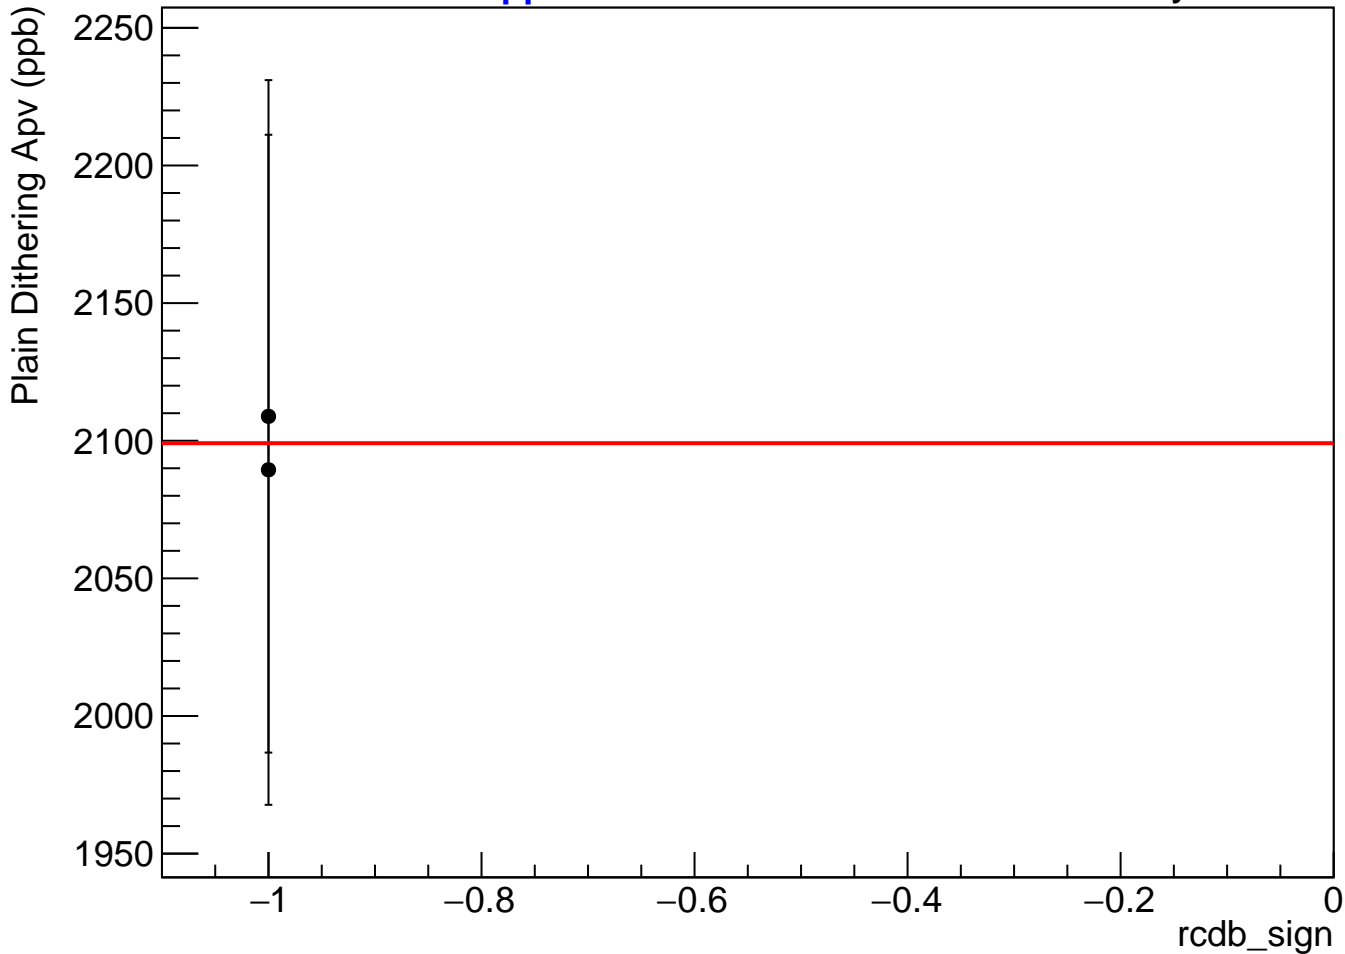

Maindet weighted avg, local errors - Plain Dithering Apv

Mean = 2099.1 +- 86.2 ppb

Chi2 / NDOF = 0.0 / 1

Probability = 0.91

Maindet weighted mean, self pull - Plain Dithering Apv

Self weighted Plain Dithering Apv

Self weighted pull - Plain Dithering Apv

Self weighted pull

Entries	2
Mean	0.0001411 ± 0.05628
Std Dev	0.0796 ± 0.0398
Underflow	0
Overflow	0

Maindet weighted Plain Dithering Apv

Maindet weighted pull - Plain Dithering Apv

Equally weighted Plain Dithering Apv

Equally weighted pull - Plain Dithering Apv

Equally weighted pull	
Entries	2
Mean	-2.539e-06 ± 0.05628
Std Dev	0.0796 ± 0.0398
Underflow	0
Overflow	0