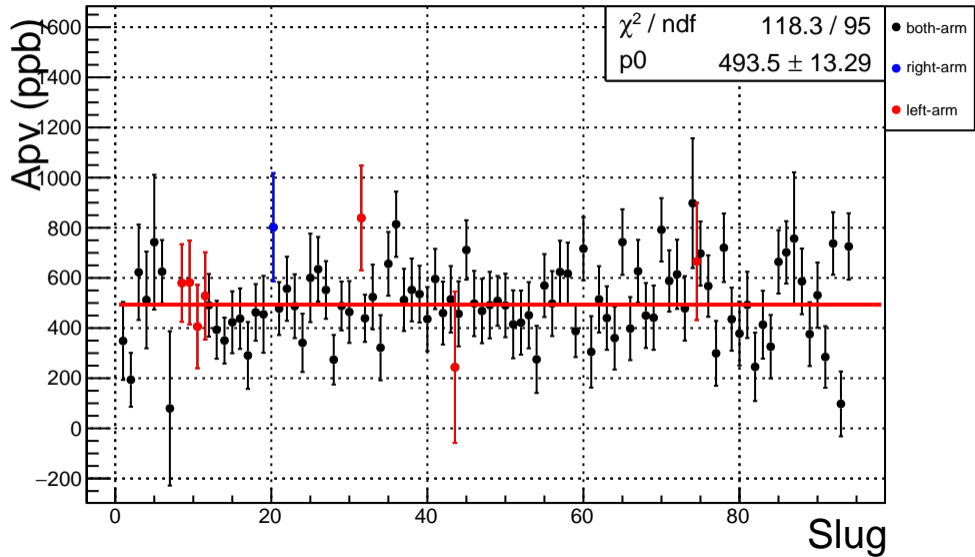

regall :Sign Corrected Apv (ppb) vs Slug

Pull Fit