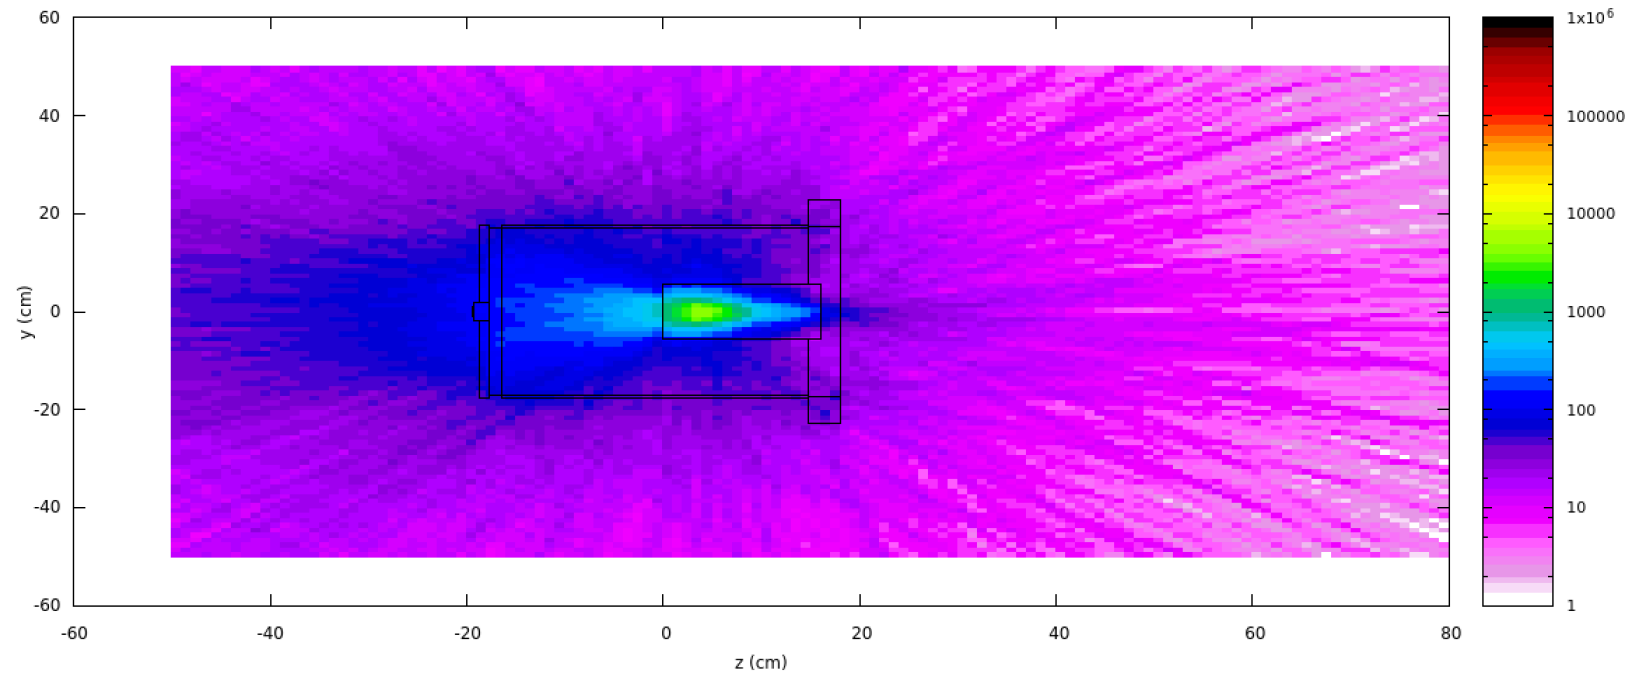

12 hours. Top Down

24 hours. Top Down

7 Days. Top Down

14 Days. Top Down

Activation (mrem/hr) 14 Days

1 Month. Top Down

12 Hour. Side View