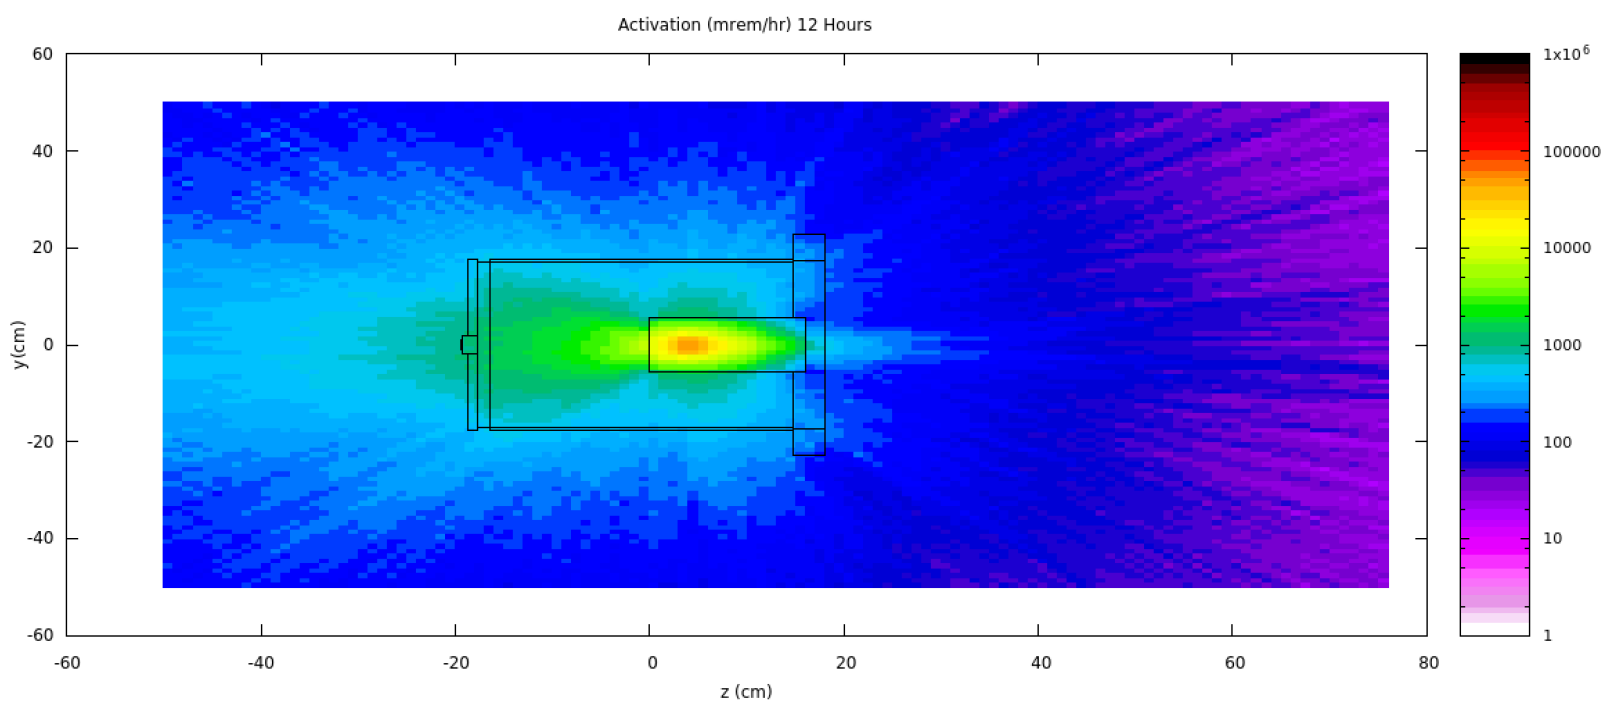

12 hours. Top Down

24 hours. Top Down

7 Days. Top Down

14 Days. Top Down

Activation (mrem/hr) 14 Days

1 Month. Top Down

12 Hour. Side View