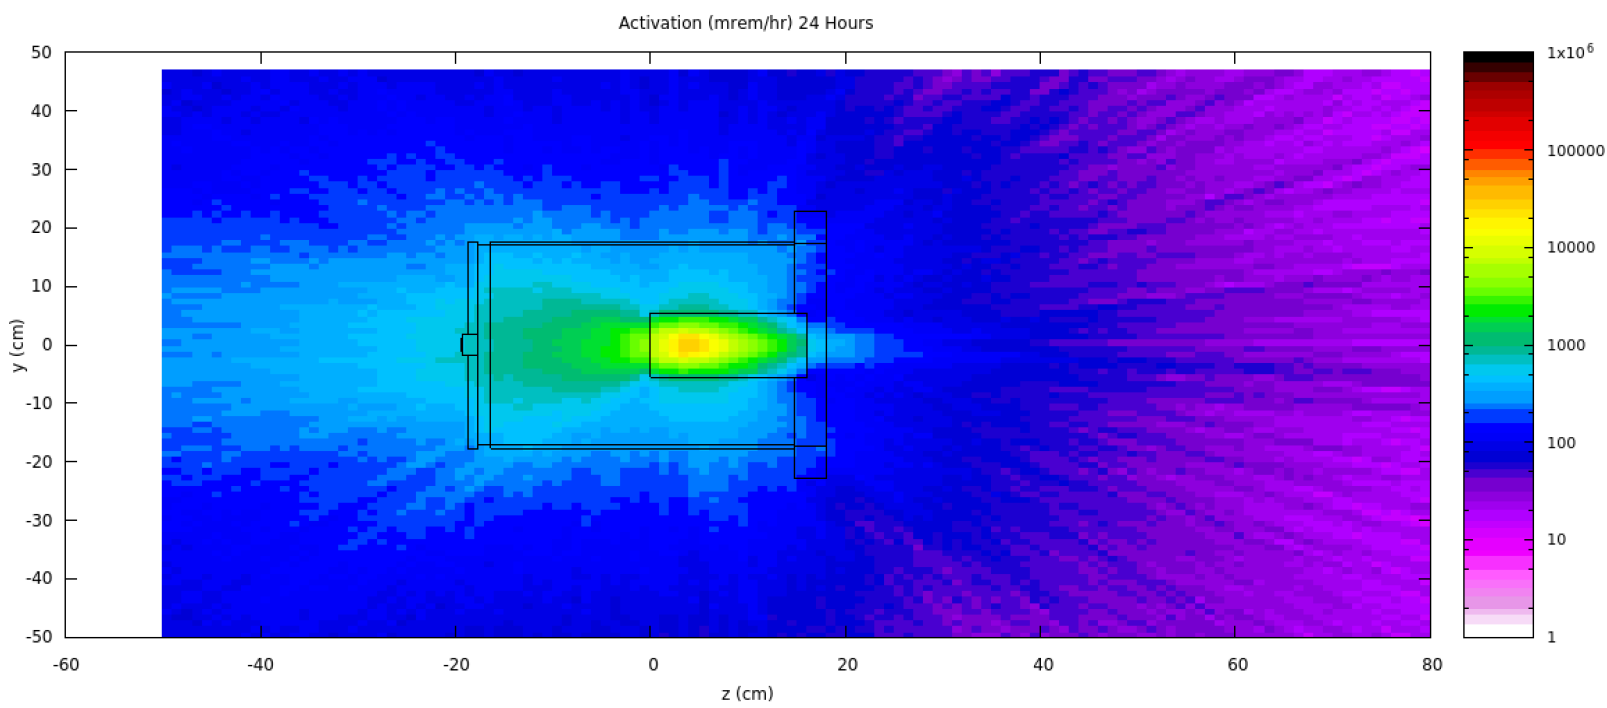

12 hours. Top Down

24 hours. Top Down

7 Days. Top Down

14 Days. Top Down

Activation (mrem/hr) 14 Days

1 Month. Top Down

12 Hour. Side View