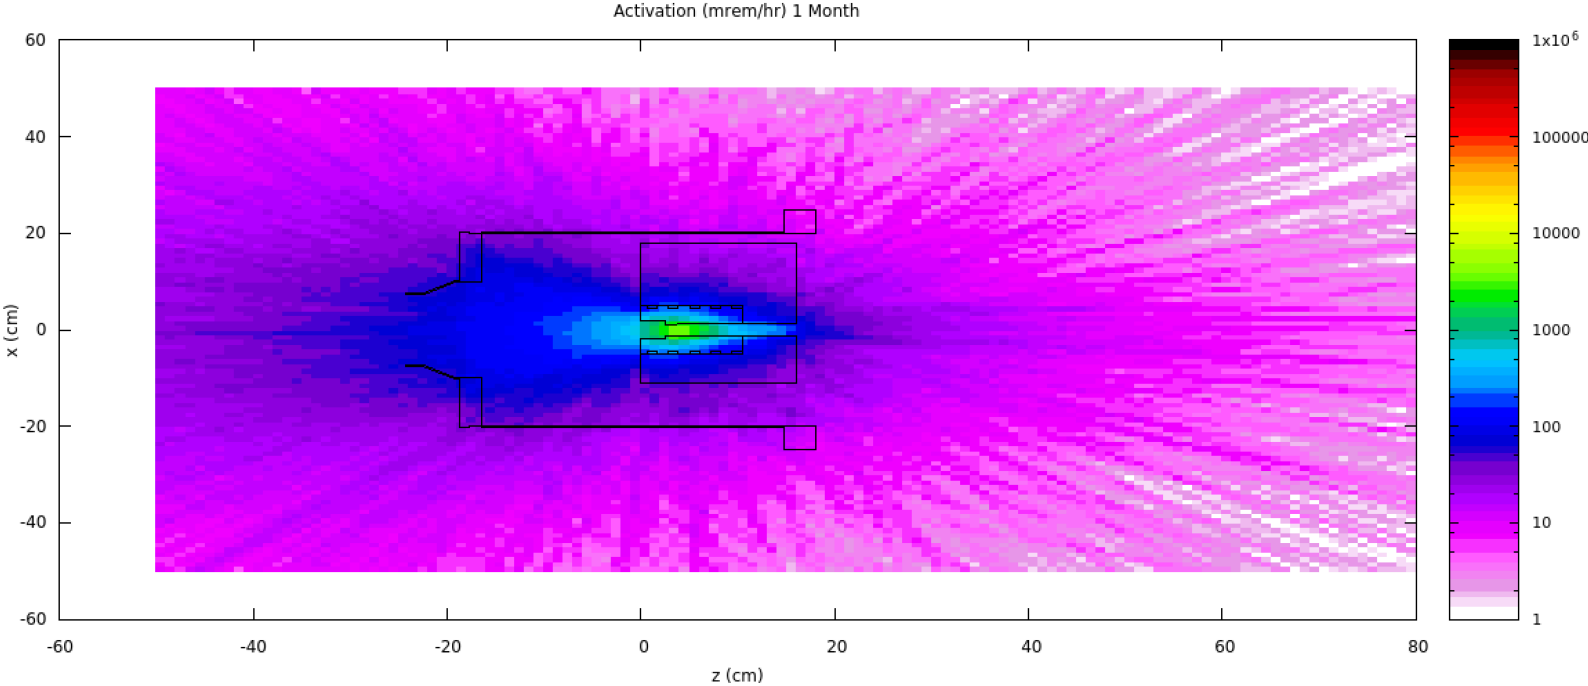

12 hours. Top Down

24 hours. Top Down

7 Days. Top Down

14 Days. Top Down

Activation (mrem/hr) 14 Days

1 Month. Top Down

12 Hour. Side View