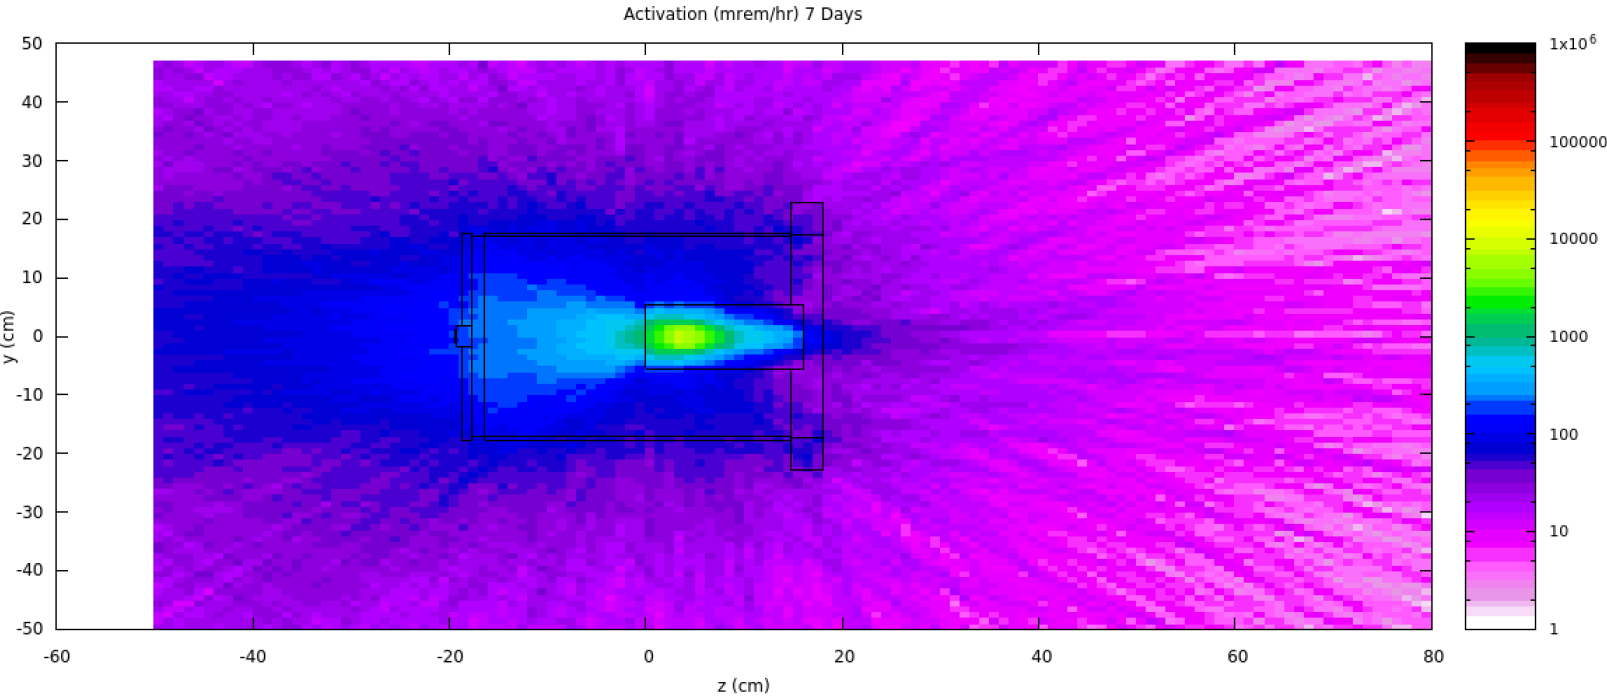

12 hours. Top Down

24 hours. Top Down

7 Days. Top Down

14 Days. Top Down

Activation (mrem/hr) 14 Days

1 Month. Top Down

12 Hour. Side View